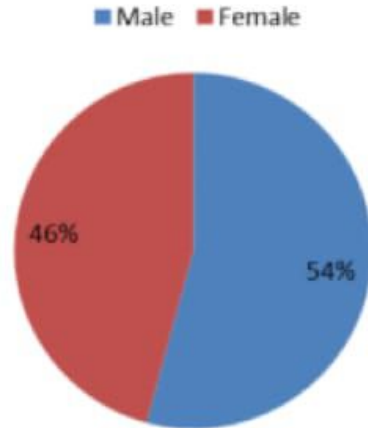

توزيع الحالات حسب الجنس
Case distribution by gender (%)