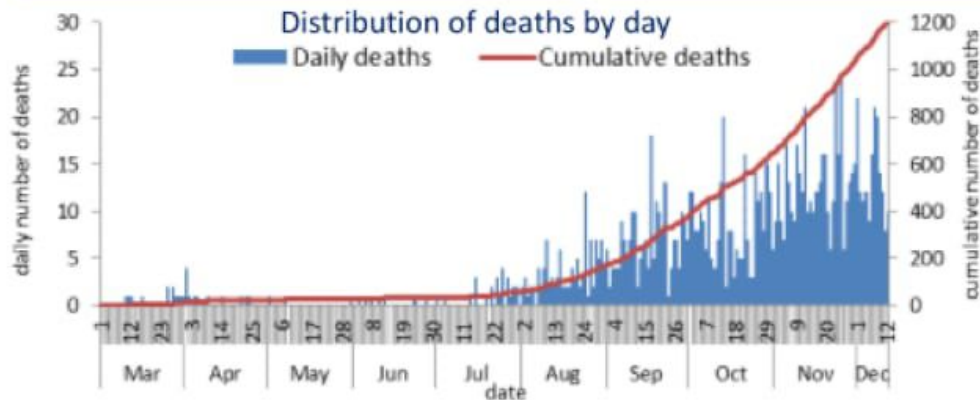

Covid-19 surveillance in Lebanon

13 December 2020

Hotline:
01594459
01832700

Public Health Recommendations: COVID-19 Patient

Coping with the loss of smell and taste

- The loss of smell and taste can affect our health, causing poor appetite and undesired weight loss. Try do not skip meals, and maintain a healthy lifestyle
- Specialists recommend smell training, a daily routine of sniffing essential oils such as lemon, eucalyptus, cloves, rose, and others
- Consider adjusting your cooking in favour of spicier foods

Cumulative number	Past 24 hours	
146520	1275	Confirmed cases in Lebanon
143488	1242	Confirmed local cases
3032	33	Confirmed imported cases
1200	10	Deaths
1837	7	Cases among healthcare workers
102209	462	Answered calls as call center 01594459

Past 14 days

2845	Local testing rate /100000
12.8%	Local positivity PCR test
19617	Active cases
369	Local incidence rate /100000

Past 24 hours

78	Duplicate cases	12027	PCR tests	990	Occupied hospital beds
101417	Remission (cumulative)	10927	Local PCR tests	391	Occupied ICU beds
		1100	Airport PCR tests	139	Mechanical ventilation
		-	Border PCR tests