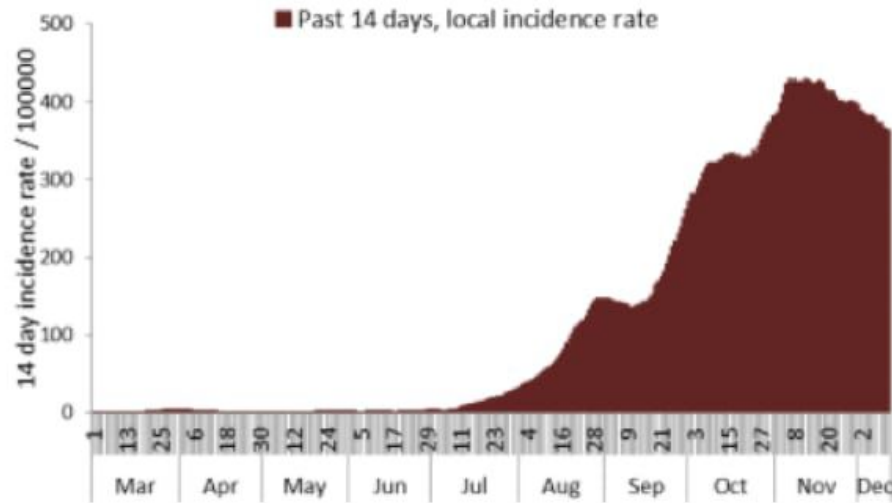

نسبة الحالات الجديدة لكل مئة ألف نسمة خلال 14 يوم السابقة
Incidence rate for the 14 days (/100000)