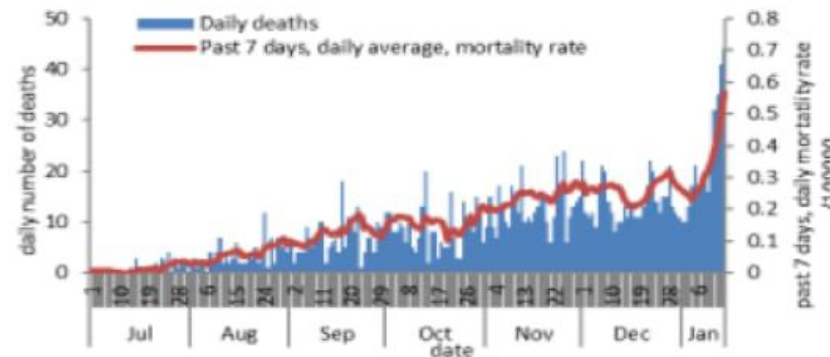

44

Deaths

2324

10

Cases among healthcare workers

Bed occupancy of past day

1865 Occupied hospital beds

681 Occupied ICU beds

213 Mechanical ventilation

Indicators for past 14 days

5854 Local testing rate /100000

18.4% Local positivity PCR test

59398 Active cases

1117 Local incidence rate /100000

Covid19 call center 01594459 / 1787

936 Past day

122154 Cumulative since 21st Feb

Deaths and mortality rate per day

ICU bed occupancy per day

Confirmatory test in past day

5909 By PCR

245 By Antigen rapid test

PCR testing past day