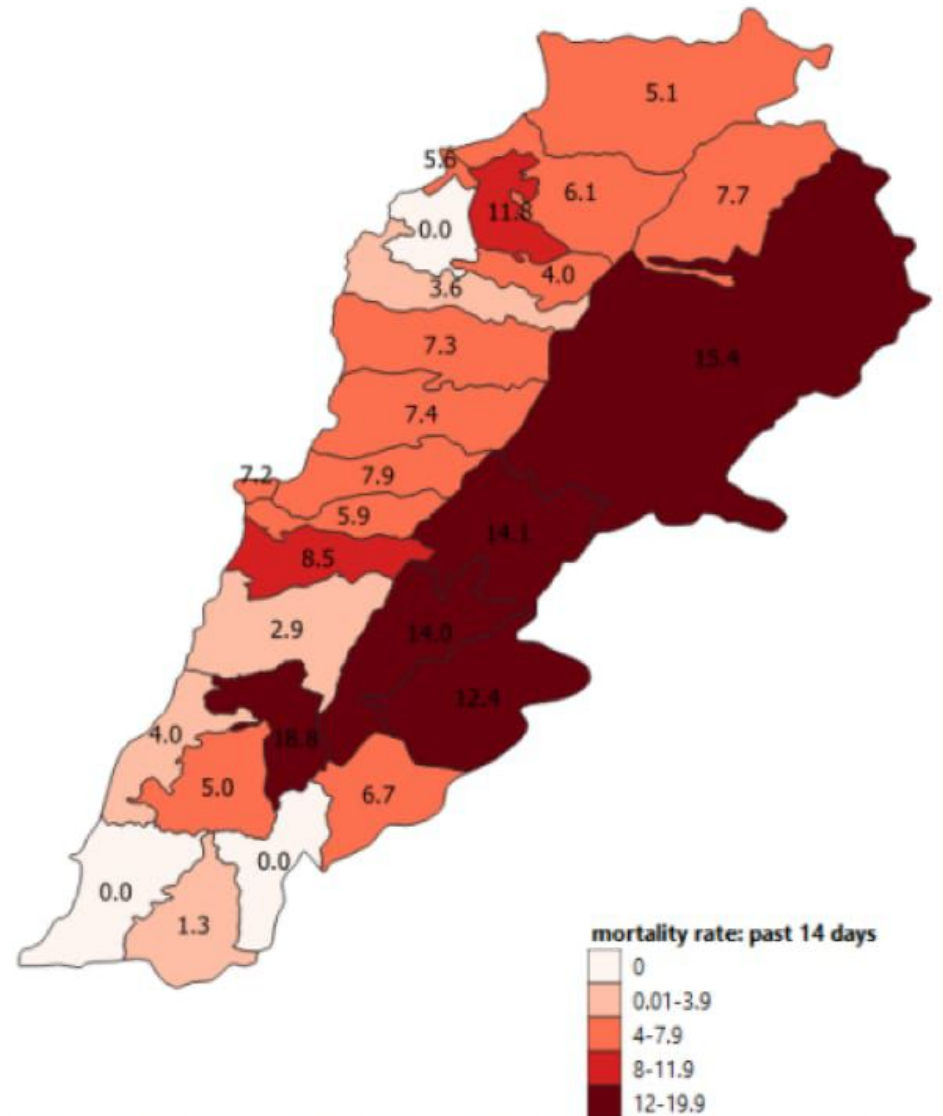

نسب الوفيات لـ 14 ايام الماضية لكل مئة الف نسمة
14-day mortality rate /100000

count: past 14 days

Newly reported and cumulative COVID-19 confirmed cases and deaths, by Mohafaza, as of 15 January 2021

Mohafaza	Cases			Deaths		
	New cases in last 7 days	Change in new cases in last 7 days	Cumulative cases	New deaths in last 7 days	Change in new deaths in last 7 days	Cumulative deaths
Beirut	3,247	+32%	23,259	26	+189%	205
Mount Lebanon	15,430	+27%	103,122	104	+247%	631
North	2,931	+19%	23,147	25	+19%	289
Akkar	823	+126	7,063	13	+333%	53
Beqaa	1,568	+25%	16,257	30	+50%	277
Baalbeck Hermel	1,102	+75%	13,366	36	+177%	229
South	2,995	+47%	17,889	13	+117%	93
Nabatieh	1,359	+16%	8,693	8	+300%	48
Lebanon	33,147	+26%	243,386	255	+145%	1,825