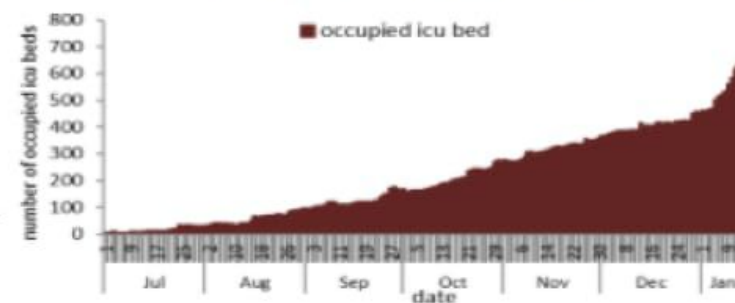

936 Past day

122154 Cumulative since 21st Feb

Deaths and mortality rate per day

ICU bed occupancy per day

Confirmatory test in past day

5909 By PCR

245 By Antigen rapid test

PCR testing past day