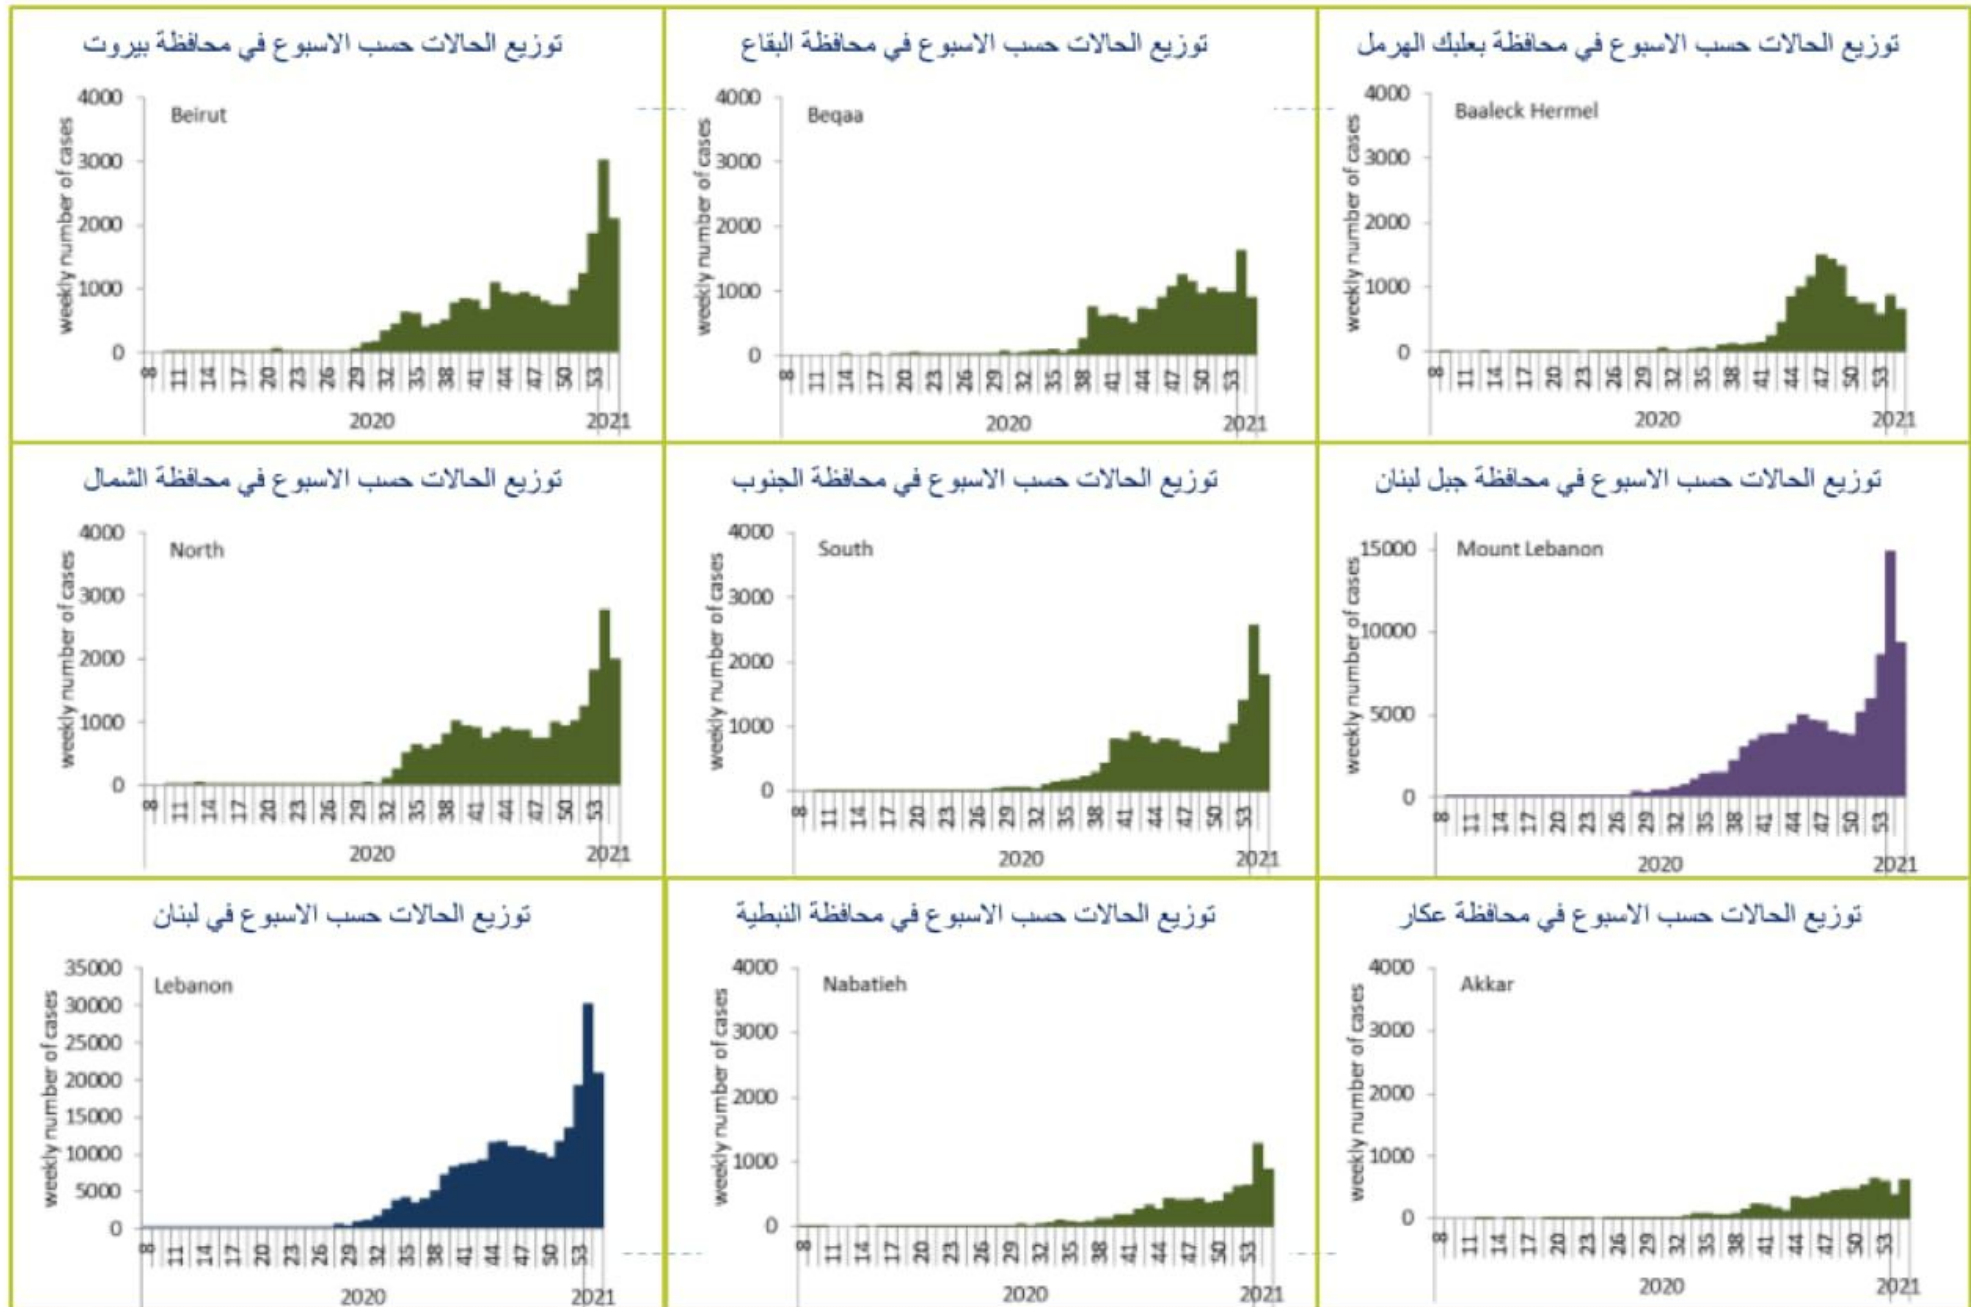

Caza	نسبة الوفيات / Mortality rate		نسبة الحدوث / Incidence rate		Past day / يوم امس				Cumulative / التراكمي							القضاء
	14 لايام الأخيرة / Past 14 days	التراكمي / Cumula tive	14 لايام الأخيرة / Past 14 days	التراكمي / Cumul ative	غير الوافدة Local /	الوافدة / Travel	الوفيات / Deaths	الحالات / Cases	الشفاء / Remissi on	الشفاء الزمني / Time remissi on	الشفاء المخبري / Lab-remissi on	غير الوافدة Local /	الوافدة / Travel	الوفيات / Deaths	الحالات / Cases	
	/100000	/100000	/100000	/100000												
Beirut	7.41	42.2	1,172.5	4,784.6	618	1	3	619	14,098	13,936	162	22,560	699	205	23,259	بيروت
Baabda	6.08	31.6	1,175.0	4,984.9	732	0	3	732	20,581	20,502	79	32,480	323	208	32,803	بعيدا
Metn	8.02	29.1	1,540.6	4,792.0	939	1	6	940	16,330	16,196	134	30,225	233	185	30,458	المتن
Chouf	3.34	18.6	859.4	4,251.2	159	0	1	159	5,642	5,618	24	8,831	83	39	8,914	الشوف
Aleyh	9.10	47.2	1,536.1	7,437.2	254	5	4	259	8,498	8,476	22	12,882	195	83	13,077	عاليه
Kesrwan	7.44	35.3	1,586.5	5,365.1	267	2	1	269	5,966	5,895	71	11,441	97	76	11,538	كسروان
Jbeil	8.21	36.5	1,935.9	5,774.0	126	0	2	126	2,967	2,919	48	6,299	33	40	6,332	جبيل
Tripoli	5.59	45.6	366.8	2,877.0	160	1	0	161	7,588	7,568	20	9,633	149	155	9,782	طرابلس
Koura	4.01	25.4	1,623.7	4,254.5	128	1	0	129	1,452	1,441	11	3,144	37	19	3,181	الكورة
Zghorta	11.77	40.5	1,882.5	5,860.6	95	0	1	95	2,037	1,983	54	4,438	45	31	4,483	زغرتا
Batroun	5.45	45.4	1,604.7	4,312.4	79	0	0	79	1,040	1,026	14	2,362	11	25	2,373	البترون
Akkar	5.10	16.9	378.6	2,253.1	364	0	11	364	4,418	4,365	53	7,014	49	53	7,063	عكار
Becharreh	0.00	15.3	536.7	2,208.2	8	0	0	8	335	278	57	575	1	4	576	بشري
Minieh Danieh	6.06	25.6	222.2	1,282.0	58	0	2	58	1,842	1,826	16	2,721	31	55	2,752	المنية الضنية
Zahleh	14.12	92.0	1,061.1	5,773.8	163	2	2	165	8,399	8,371	28	12,579	99	202	12,678	زحلة
West Bekaa	14.96	53.8	333.0	2,673.2	57	0	2	57	1,813	1,810	3	2,645	36	54	2,681	البقاع الغربي
Baalbeck	15.43	69.8	496.7	4,192.1	181	1	2	182	8,892	8,880	12	11,888	63	199	11,951	بعلبك
Hermel	10.74	46.0	481.7	2,170.7	32	0	0	32	787	787	0	1,407	8	30	1,415	الهرمل
Rashaya	12.37	51.9	400.7	2,221.0	14	0	1	14	507	506	1	890	8	21	898	راشيا
Saida	3.99	19.0	676.1	2,949.7	215	2	2	217	6,190	6,176	14	9,435	185	62	9,620	صيدا
Sour	0.29	5.5	764.1	2,197.3	208	0	0	208	3,844	3,825	19	7,317	238	19	7,555	صور
Jezzine	18.77	37.5	631.9	2,233.4	15	0	0	15	392	388	4	713	1	12	714	جزين
Nabatieh	4.95	15.6	1,171.0	3,506.7	78	1	1	79	2,517	2,509	8	4,847	112	22	4,959	النبطية
Bint Jbeil	1.25	10.0	539.1	2,134.1	55	0	0	55	1,053	1,049	4	1,652	62	8	1,714	بنت جبيل
Marjeoun	0.00	17.5	486.3	2,008.9	35	0	0	35	745	742	3	1,235	25	11	1,260	مرجعيون
Hasbaya	6.72	23.5	447.0	2,554.3	3	0	0	3	479	479	0	754	6	7	760	حاصبيا
Unspecified					1,090	4	0	1,094	20,696	20,694	2	29,705	785	0	30,490	قيد التحقق
Lebanon	6.96	34.3	1,117.1	4,575.4	6,133	21	44	6,154	149,108	148,245	863	239,672	3,614	1,825	243,286	لبنان

نسب الحدوث التراكمية حسب الفئة العمرية (لكل مئة الف نسمة)
Age-specific cumulative incidence rate (/100000) 2