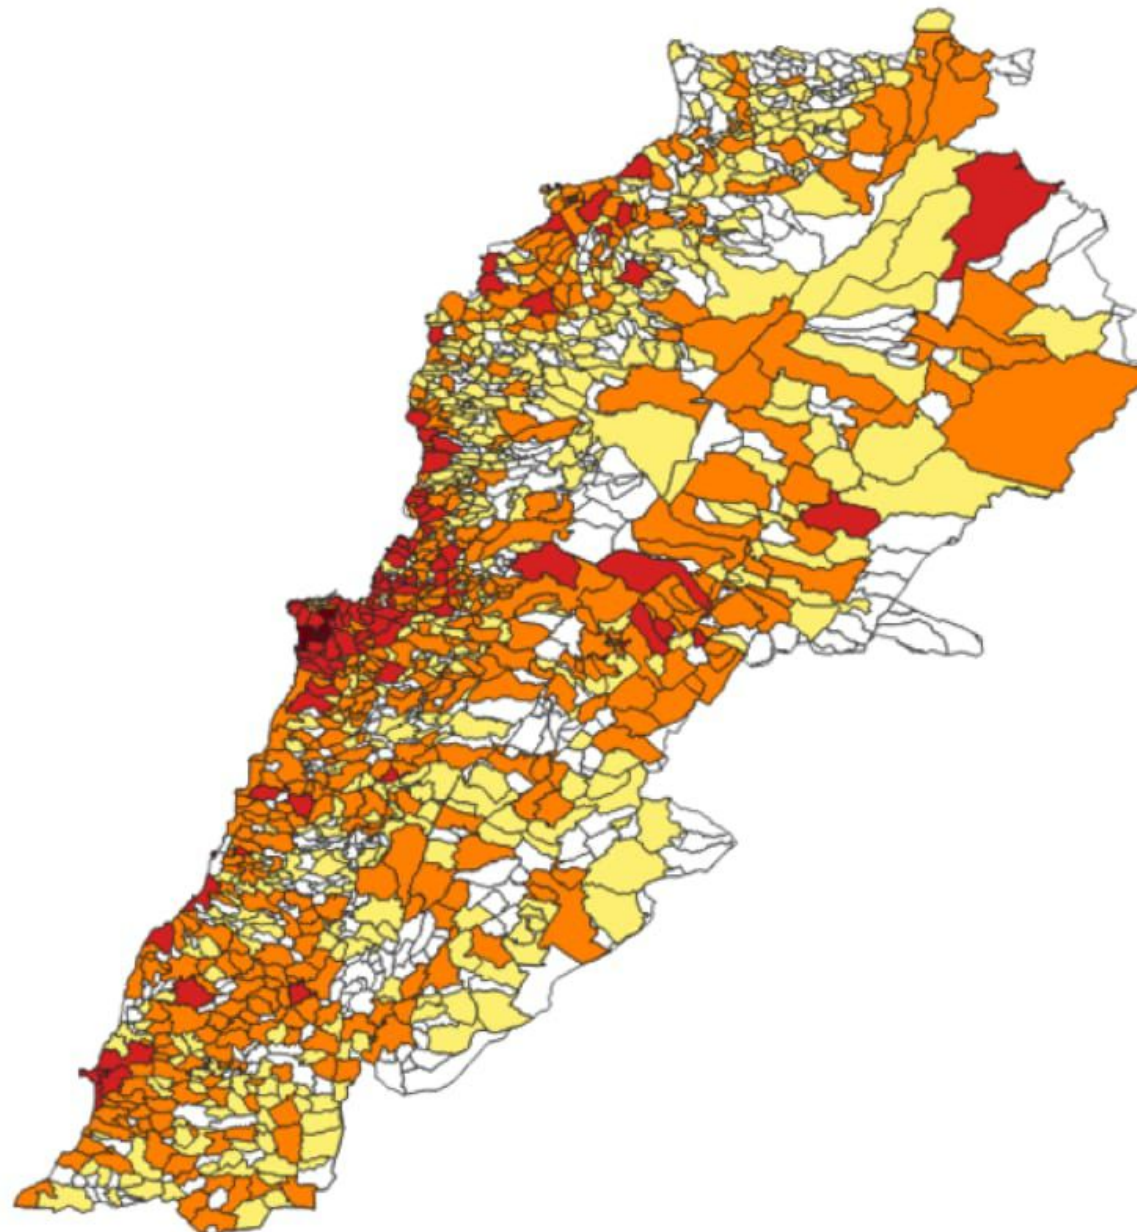

نسب الوفيات لـ 14 ايام الماضية لكل مئة الف نسمة
14-day mortality rate /100000

count: past 14 days

Newly reported and cumulative COVID-19 confirmed cases and deaths, by Mohafaza, as of 15 January 2021

Mohafaza	Cases			Deaths		
	New cases in last 7 days	Change in new cases in last 7 days	Cumulative cases	New deaths in last 7 days	Change in new deaths in last 7 days	Cumulative deaths
Beirut	3,247	+32%	23,259	26	+189%	205
Mount Lebanon	15,430	+27%	103,122	104	+247%	631
North	2,931	+19%	23,147	25	+19%	289
Akkar	823	+126	7,063	13	+333%	53
Beqaa	1,568	+25%	16,257	30	+50%	277
Baalbeck Hermel	1,102	+75%	13,366	36	+177%	229
South	2,995	+47%	17,889	13	+117%	93
Nabatieh	1,359	+16%	8,693	8	+300%	48
Lebanon	33,147	+26%	243,386	255	+145%	1,825