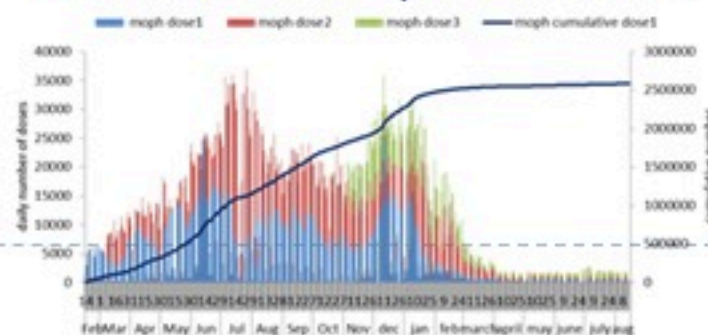

The PCR local positivity rate was 19.9%. The community transmission is at level 4.

COVID-19 hospital daily bed occupancy

COVID-19 PCR positivity rate

COVID-19 daily deaths

	Past 7 days	Past 14 days
New hospital admission	69	159
Admission rate /100000	1.3	3.0
New deaths	32	49
Mortality rate /100000	0.60	0.92
PCR positivity rate %	19.9%	21.3%
Local Incidence rate /100000	177	415
Testing rate /100000	851	1855
All admissions	Past day	% Occupancy
Occupied beds	182	36%
Occupied ICU beds	86 (11)	44%
New	Past day	Cumulative
New deaths	4	10585
New cases (average past 7 days)	1342	1198892
Hot line	Past day	Cumulative
1787 (1)	143	435556

COVID-19 Vaccination (source: Impact database)

Number of doses: daily and cumulative

	Past day	Cumulative	Coverage (12y+)
Registered	571	3853611	70.7%
1 st dose	431	2715330	49.8%
2 nd dose	330	2390455	43.9%
3 rd dose	325	632561	26.5%*