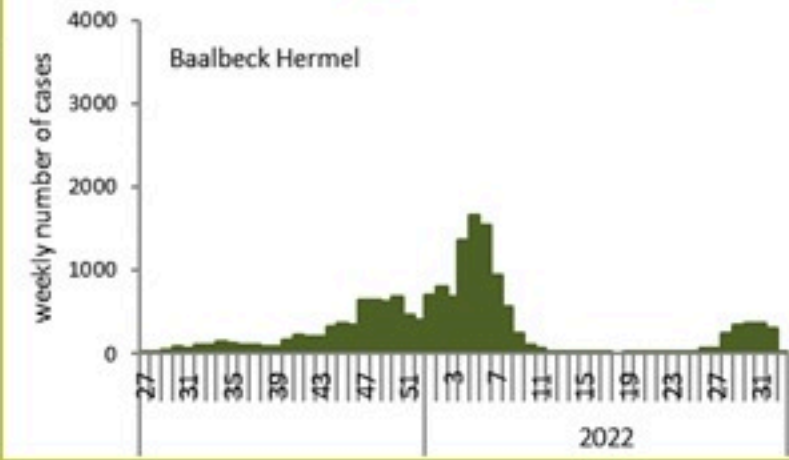

توزيع الحالات حسب الاسبوع في محافظة بعلبك الهرمل