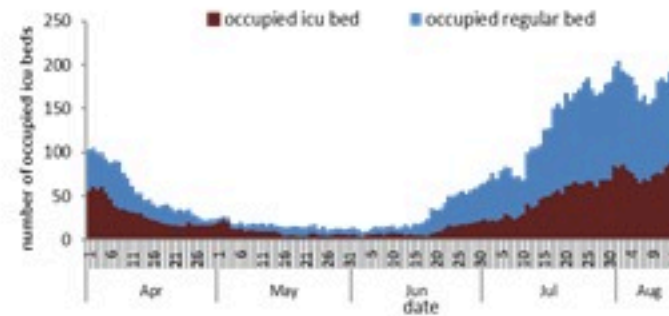

عدد الجرعات حسب اليوم

التلقيح ضد الكوفيد
19 نحو مناعة
المجتمع
(المصدر: قاعدة
بيانات Impact)

* نسبة من مجموع متلقي الجرعة الثانية

التلقيح	ليوم امس	التراكمي	التغطية (12y+)
المسجلين	571	3853611	70.7%
الجرعة (1)	431	2715330	49.8%
الجرعة (2)	330	2390455	43.9%
الجرعة (3)	325	632561	26.5%*

16 August 2022

COVID-19 surveillance

The report will focus in severe cases.

In past 7 days, 69 new admissions were reported (1.3/100000), and 32 deaths (0.6/100000). The ICU COVID-19 occupancy was 44% (86 beds over 197).

The PCR local positivity rate was 19.9%. The community transmission is at level 4.

COVID-19 hospital daily bed occupancy

COVID-19 PCR positivity rate

COVID-19 daily deaths

	Past 7 days	Past 14 days
New hospital admission	69	159
Admission rate /100000	1.3	3.0
New deaths	32	49
Mortality rate /100000	0.60	0.92
PCR positivity rate %	19.9%	21.3%
Local Incidence rate /100000	177	415
Testing rate /100000	851	1855
All admissions	Past day	% Occupancy
Occupied beds	182	36%
Occupied ICU beds	86 (11)	44%
New	Past day	Cumulative
New deaths	4	10585
New cases (average past 7 days)	1342	1198892
Hot line	Past day	Cumulative
1787 (1)	143	435556

COVID-19 Vaccination (source: Impact database)

Number of doses: daily and cumulative

	Past day	Cumulative	Coverage (12y+)
Registered	571	3853611	70.7%
1 st dose	431	2715330	49.8%
2 nd dose	330	2390455	43.9%
3 rd dose	325	632561	26.5%*