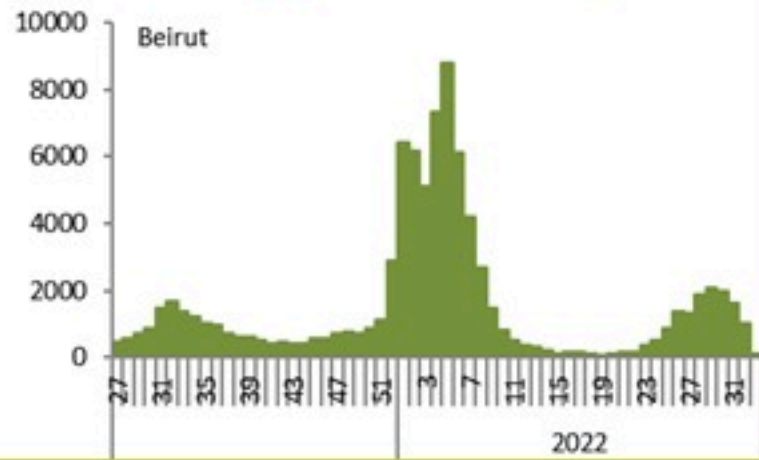

توزيع الحالات حسب الاسبوع في محافظة بيروت