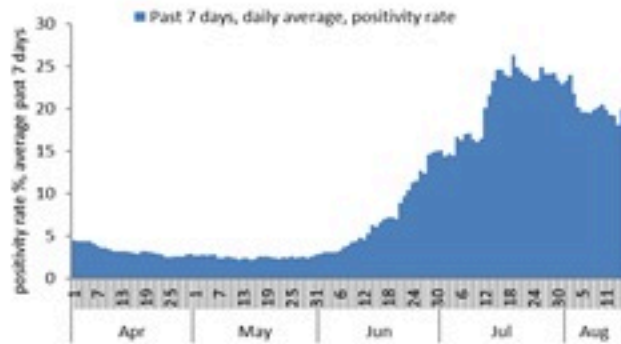

عدد الجرعات حسب اليوم

التلقيح ضد الكوفيد
19 نحو مناعة
المجتمع
(المصدر: قاعدة
بيانات Impact)

* نسبة من مجموع متلقي الجرعة الثانية

التلقيح	ليوم امس	التراكمي	التغطية (12y+)
المسجلين	571	3853611	70.7%
الجرعة (1)	431	2715330	49.8%
الجرعة (2)	330	2390455	43.9%
الجرعة (3)	325	632561	26.5%*

16 August 2022

COVID-19 surveillance

The report will focus in severe cases.

In past 7 days, 69 new admissions were reported (1.3/100000), and 32 deaths (0.6/100000). The ICU COVID-19 occupancy was 44% (86 beds over 197).

The PCR local positivity rate was 19.9%. The community transmission is at level 4.

COVID-19 hospital daily bed occupancy

COVID-19 PCR positivity rate

COVID-19 daily deaths

	Past 7 days	Past 14 days
New hospital admission	69	159
Admission rate /100000	1.3	3.0
New deaths	32	49
Mortality rate /100000	0.60	0.92
PCR positivity rate %	19.9%	21.3%
Local Incidence rate /100000	177	415
Testing rate /100000	851	1855
All admissions	Past day	% Occupancy
Occupied beds	182	36%
Occupied ICU beds	86 (11)	44%
New	Past day	Cumulative
New deaths	4	10585
New cases (average past 7 days)	1342	1198892
Hot line	Past day	Cumulative
1787 (1)	143	435556

COVID-19 Vaccination (source: Impact database)

Number of doses: daily and cumulative

	Past day	Cumulative	Coverage (12y+)
Registered	571	3853611	70.7%
1 st dose	431	2715330	49.8%
2 nd dose	330	2390455	43.9%
3 rd dose	325	632561	26.5%*