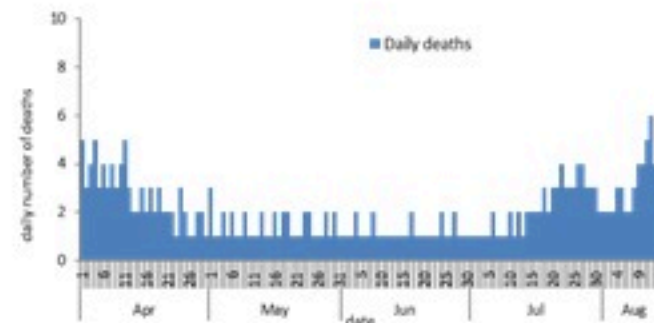

The PCR local positivity rate was 19.9%. The community transmission is at level 4.

COVID-19 hospital daily bed occupancy

COVID-19 PCR positivity rate

COVID-19 daily deaths

	Past 7 days	Past 14 days
New hospital admission	69	159
Admission rate /100000	1.3	3.0
New deaths	32	49
Mortality rate /100000	0.60	0.92
PCR positivity rate %	19.9%	21.3%
Local Incidence rate /100000	177	415
Testing rate /100000	851	1855
All admissions	Past day	% Occupancy
Occupied beds	182	36%
Occupied ICU beds	86 (11)	44%
New	Past day	Cumulative
New deaths	4	10585
New cases (average past 7 days)	1342	1198892
Hot line	Past day	Cumulative
1787 (1)	143	435556

COVID-19 Vaccination (source: Impact database)

Number of doses: daily and cumulative

	Past day	Cumulative	Coverage (12y+)
Registered	571	3853611	70.7%
1 st dose	431	2715330	49.8%
2 nd dose	330	2390455	43.9%
3 rd dose	325	632561	26.5%*