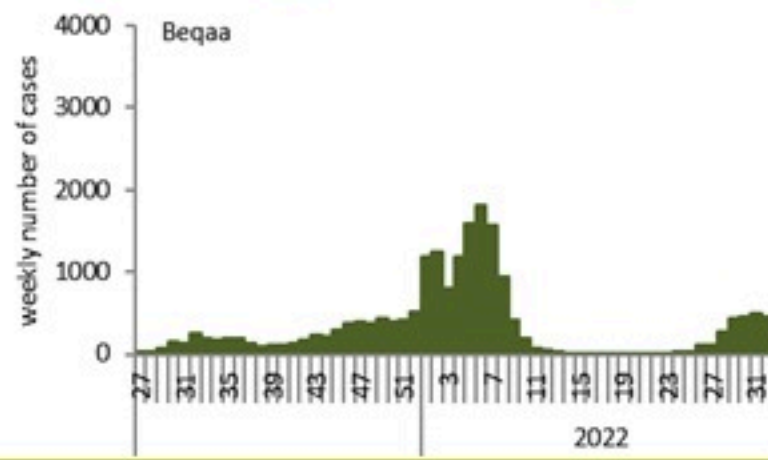

توزيع الحالات حسب الاسبوع في محافظة البقاع