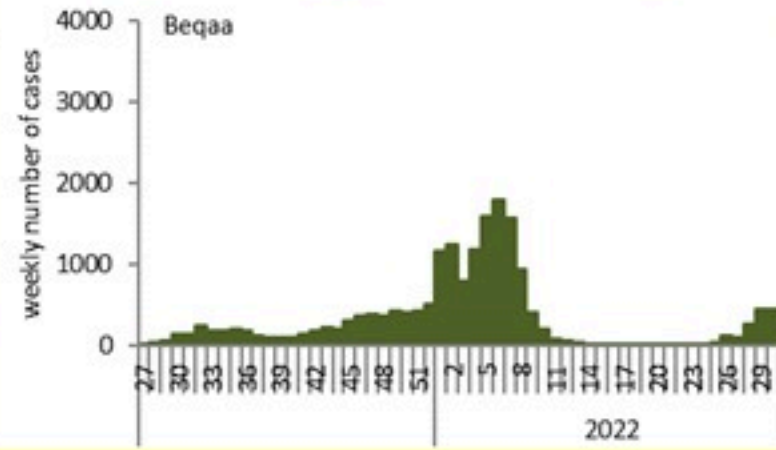

توزيع الحالات حسب الاسبوع في محافظة البقاع