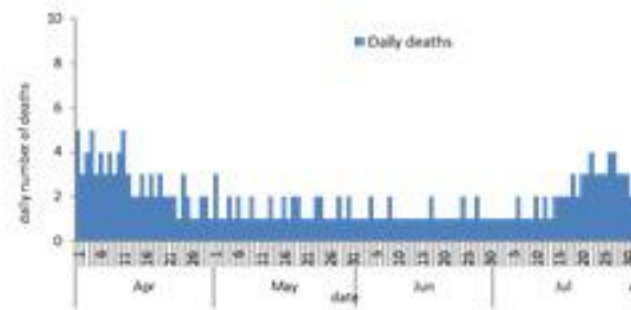

### COVID-19 surveillance

The report will focus in severe cases.

In past 7 days, 95 new admissions were reported (1.8/100000), and 21 deaths (0.4/100000). The ICU COVID-19 occupancy was 42% (82 beds over 197).

The PCR local positivity rate was 23.2%. The community transmission is at level 4.

COVID-19 hospital daily bed occupancy

COVID-19 PCR positivity rate

COVID-19 daily deaths

	Past 7 days	Past 14 days
New hospital admission	95	172
Admission rate /100000	1.8	3.2
New deaths	21	42
Mortality rate /100000	0.39	0.79
PCR positivity rate %	23.2%	25.2%
Local Incidence rate /100000	296	615
Testing rate /100000	1211	2321
All admissions	Past day	% Occupancy
Occupied beds	205	40%
Occupied ICU beds	82(13)	42%
New	Past day	Cumulative
New deaths	2	10536
New cases (average past 7 days)	2245	1176838
Hot line	Past day	Cumulative
1787 (1)	307	433061
1214	505	745193

### COVID-19 Vaccination (source: Impact database)

Number of doses: daily and cumulative

	Past day	Cumulative	Coverage (12y+)
Registered	<b>548</b>	<b>3848530</b>	<b>70.6%</b>
1 <sup>st</sup> dose	<b>573</b>	<b>2710594</b>	<b>49.7%</b>
2 <sup>nd</sup> dose	<b>447</b>	<b>2386328</b>	<b>43.8%</b>
3 <sup>rd</sup> dose	<b>792</b>	<b>625586</b>	<b>26.2%*</b>