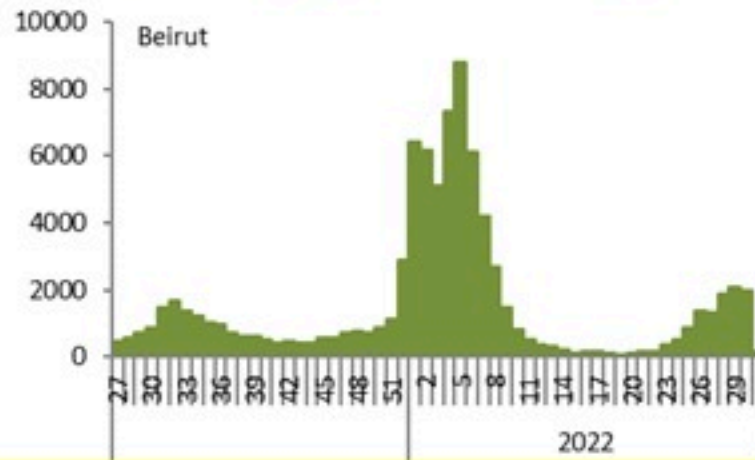

توزيع الحالات حسب الاسبوع في محافظة بيروت