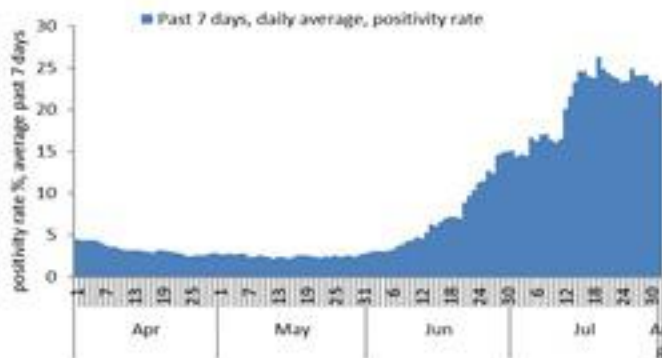

### COVID-19 surveillance

The report will focus in severe cases.

In past 7 days, 95 new admissions were reported (1.8/100000), and 21 deaths (0.4/100000). The ICU COVID-19 occupancy was 42% (82 beds over 197).

The PCR local positivity rate was 23.2%. The community transmission is at level 4.

COVID-19 hospital daily bed occupancy

COVID-19 PCR positivity rate

COVID-19 daily deaths

	Past 7 days	Past 14 days
New hospital admission	95	172
Admission rate /100000	1.8	3.2
New deaths	21	42
Mortality rate /100000	0.39	0.79
PCR positivity rate %	23.2%	25.2%
Local Incidence rate /100000	296	615
Testing rate /100000	1211	2321
All admissions	Past day	% Occupancy
Occupied beds	205	40%
Occupied ICU beds	82(13)	42%
New	Past day	Cumulative
New deaths	2	10536
New cases (average past 7 days)	2245	1176838
Hot line	Past day	Cumulative
1787 (1)	307	433061
1214	505	745193

### COVID-19 Vaccination (source: Impact database)

Number of doses: daily and cumulative

	Past day	Cumulative	Coverage (12y+)
Registered	<b>548</b>	<b>3848530</b>	<b>70.6%</b>
1 <sup>st</sup> dose	<b>573</b>	<b>2710594</b>	<b>49.7%</b>
2 <sup>nd</sup> dose	<b>447</b>	<b>2386328</b>	<b>43.8%</b>
3 <sup>rd</sup> dose	<b>792</b>	<b>625586</b>	<b>26.2%*</b>