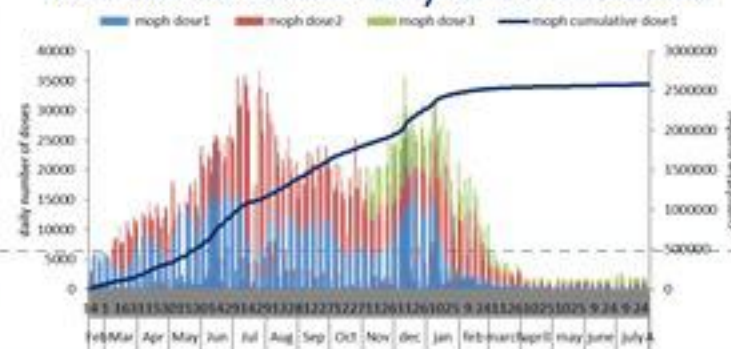

### COVID-19 surveillance

The report will focus in severe cases.

In past 7 days, 95 new admissions were reported (1.8/100000), and 21 deaths (0.4/100000). The ICU COVID-19 occupancy was 42% (82 beds over 197).

The PCR local positivity rate was 23.2%. The community transmission is at level 4.

COVID-19 hospital daily bed occupancy

COVID-19 PCR positivity rate

COVID-19 daily deaths

	Past 7 days	Past 14 days
New hospital admission	95	172
Admission rate /100000	1.8	3.2
New deaths	21	42
Mortality rate /100000	0.39	0.79
PCR positivity rate %	23.2%	25.2%
Local Incidence rate /100000	296	615
Testing rate /100000	1211	2321
All admissions	Past day	% Occupancy
Occupied beds	205	40%
Occupied ICU beds	82(13)	42%
New	Past day	Cumulative
New deaths	2	10536
New cases (average past 7 days)	2245	1176838
Hot line	Past day	Cumulative
1787 (1)	307	433061
1214	505	745193

### COVID-19 Vaccination (source: Impact database)

Number of doses: daily and cumulative

	Past day	Cumulative	Coverage (12y+)
Registered	<b>548</b>	<b>3848530</b>	<b>70.6%</b>
1 <sup>st</sup> dose	<b>573</b>	<b>2710594</b>	<b>49.7%</b>
2 <sup>nd</sup> dose	<b>447</b>	<b>2386328</b>	<b>43.8%</b>
3 <sup>rd</sup> dose	<b>792</b>	<b>625586</b>	<b>26.2%*</b>