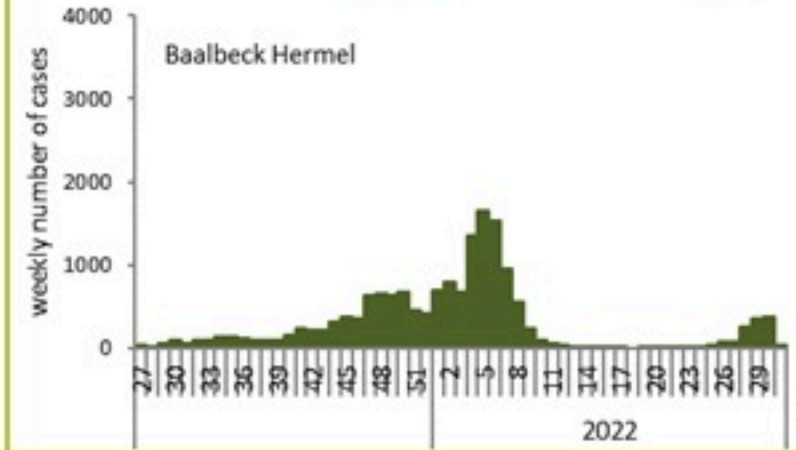

توزيع الحالات حسب الاسبوع في محافظة بعلبك الهرمل