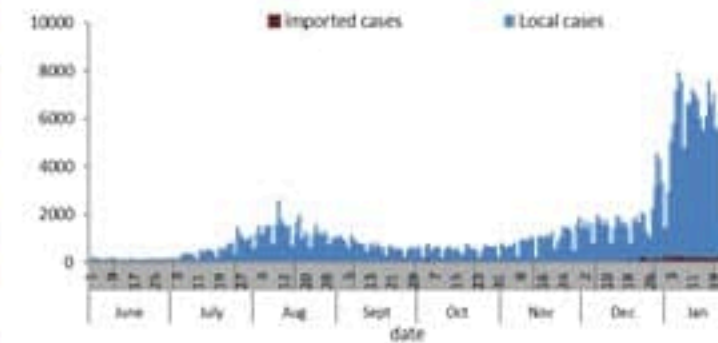

Cases by day