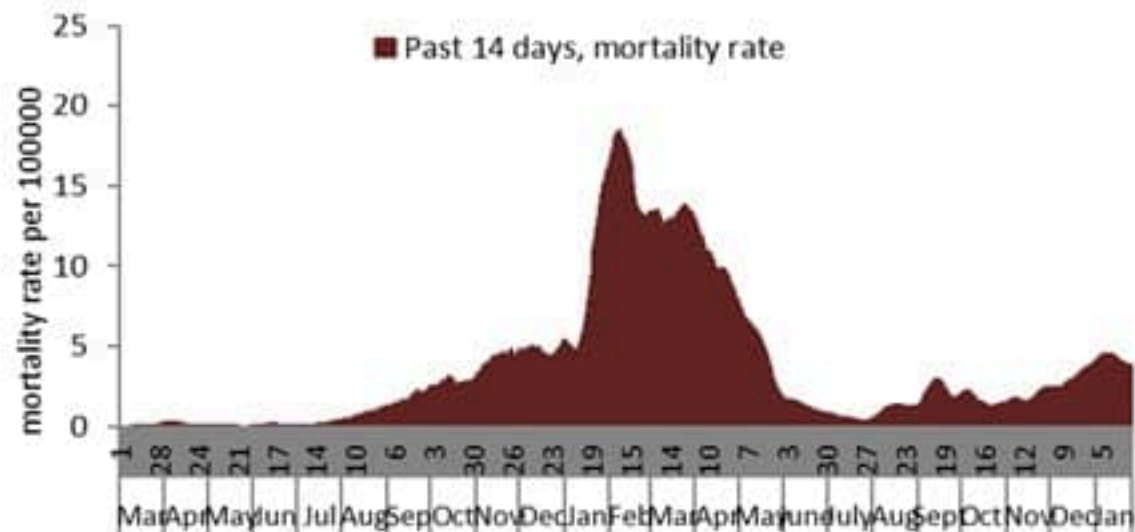

نسبة الوفيات لكل مئة الف نسمة خلال 14 يوم السابقة
Mortality rate for the past 14 days (/100000)