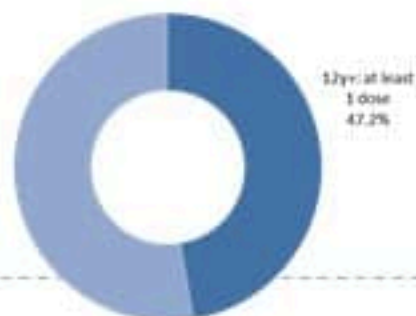

استعمال اسرة كوفيد في المستشفيات حسب اليوم

COVID-19 Vaccination (source: Impact database)

Number of doses: daily and cumulative

	Past day	Cumulative	Coverage (over population 12y+)
Registered	2446	3678804	67.5%
1 st dose	4280	2574080	47.2%
2 nd dose	8808	2119899	38.9%
3 rd dose	5546	423168	20%*

* Percentage over recipients of 2nd dose

1st dose vaccination coverage

Cases	Past Day	Cumulative
Confirmed cases	8639	882783
Confirmed local cases	8367	865539
Confirmed imported	272	17244
Deaths	15	9528
Remission	-	704142