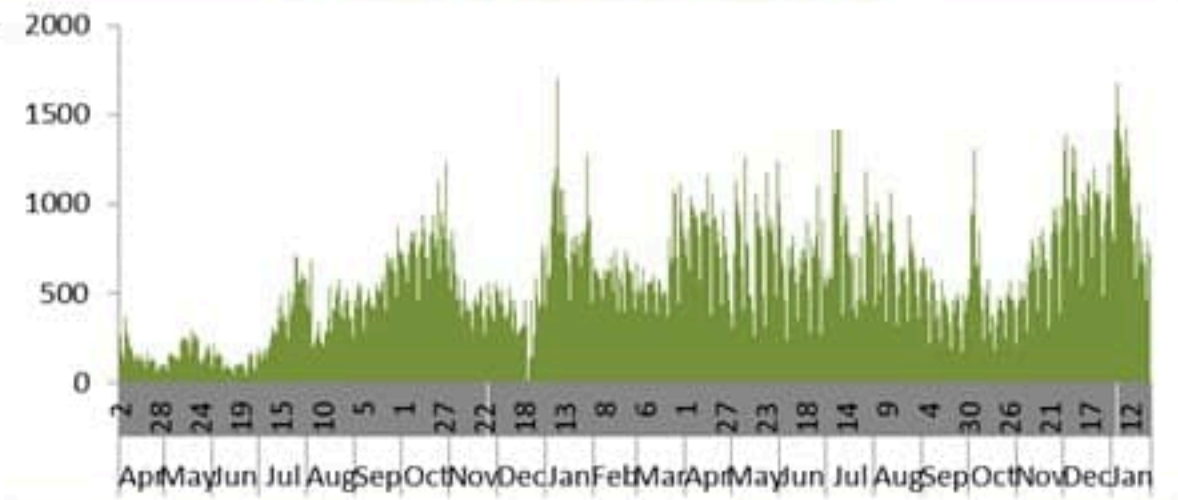

نسب الوفيات لـ 14 الأيام الماضية لكل مئة ألف نسمة
14-day mortality rate /100000

توزيع الاتصالات حسب سبب الاتصال ليوم امس %
Distribution of calls by reason of call for past day %

عدد الاتصالات المجاب عليها حسب اليوم
Number of answered calls by day

Newly reported and cumulative COVID-19 confirmed cases and deaths, by Mohafaza, as 26 January 2022

Mohafaza	Cases			Deaths		
	New cases in last 7 days	Change in new cases in last 7 days	Cumulative cases	New deaths in last 7 days	Change in new deaths in last 7 days	Cumulative deaths
Beirut	5562	-3%	89728	7	-46%	982
Mount Lebanon	19606	-16%	386512	36	-5%	3577
North	2505	-25%	76459	13	-35%	1398
Akkar	526	+9%	21233	12	+300%	474
Beqaa	976	-15%	49017	2	-50%	898
Baalbeck Hermel	950	+16%	41012	4	-64%	757
South	5365	+40%	96879	14	+8%	934
Nabatieh	2785	-1%	60221	11	+450%	508
Lebanon	42269	-8%	882783	99	-5%	9528