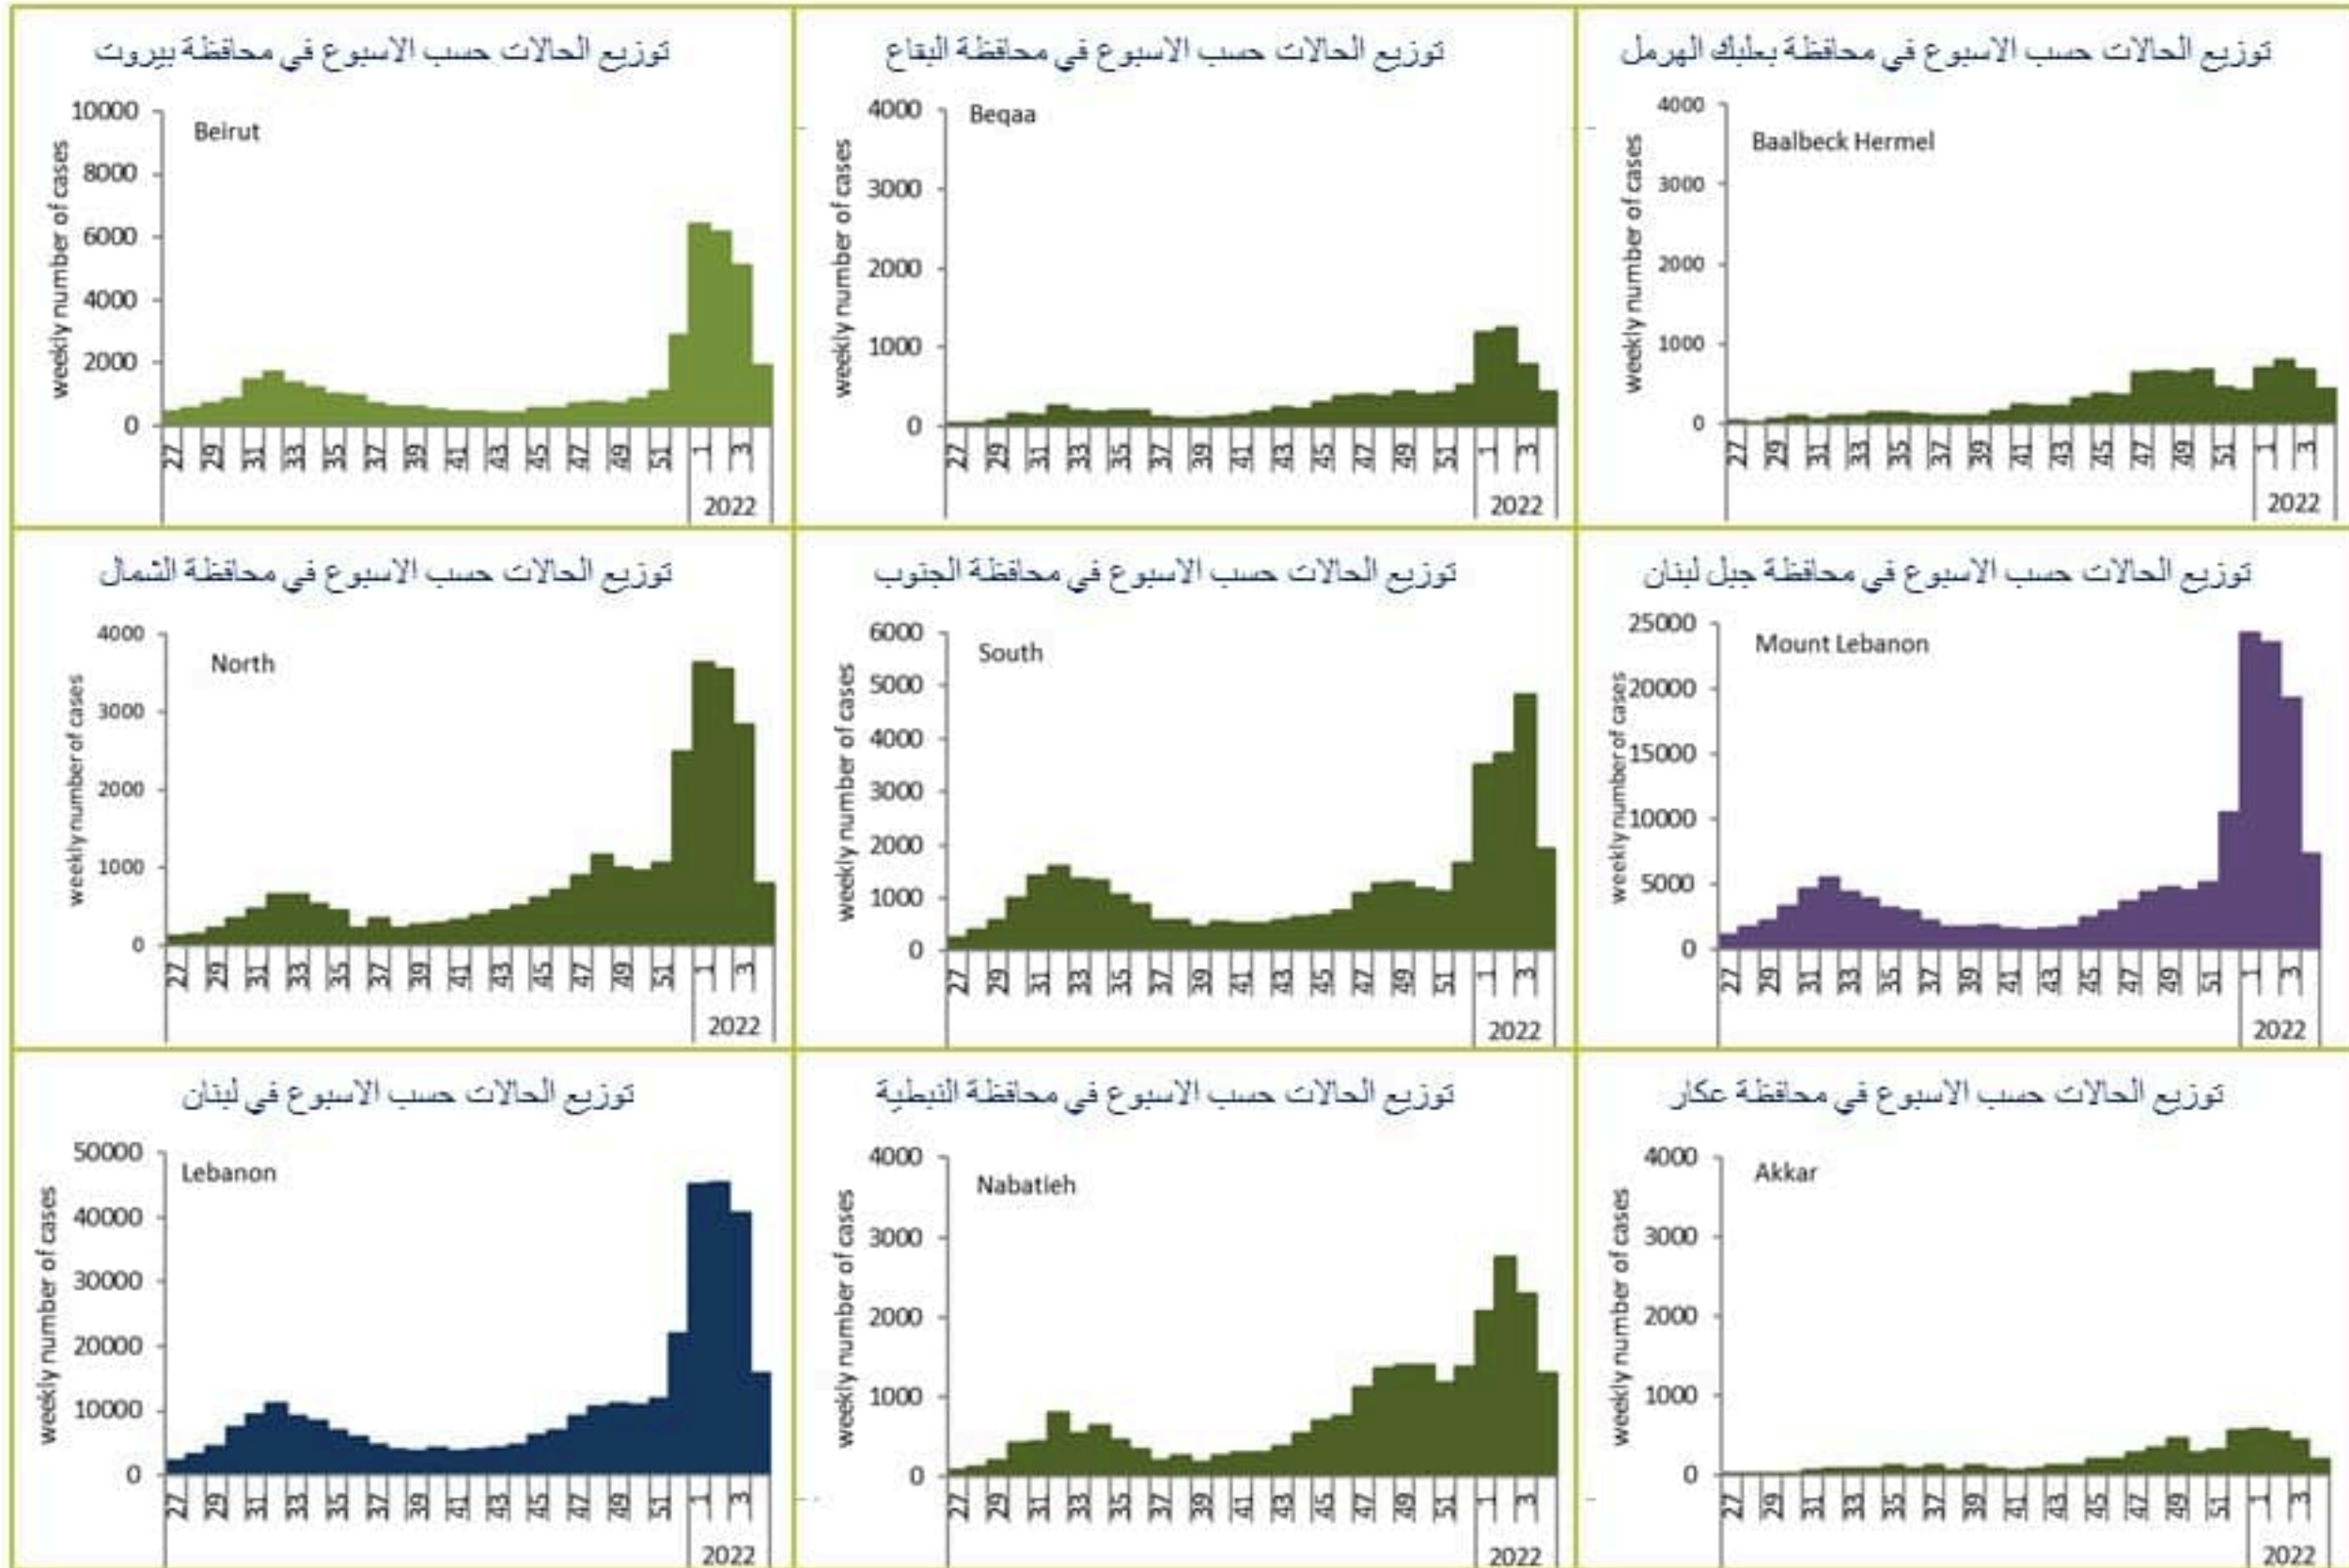

caza	نسبة الوفيات / Mortality rate		نسبة الحدوث / Incidence rate		يوم امس / Past day				التراكمي / Cumulative							التضاء
	ل14 يوم الأخيرة / Past 14 days	التراكمي / Cumulative	ل14 يوم الأخيرة / Past 14 days	التراكمي / Cumulative	غير الوافده / Local	الوافده / Travel	الوفيات / Deaths	الحالات / Cases	الشفاء الزمني remission	الشفاء المخبري / Lab- remission	غير الوافده Local /	الوافده / Travel	الوفيات / Deaths	الحالات / Cases		
	/100000	/100000	/100000	/100000												
Beirut	4.11	202	2328	18458	1,104	0	2	1,104	66,283	66,121	162	88,625	1,103	982	89,728	بيروت
Baabda	3.95	175	2135	19870	1,886	0	0	1,886	104,408	104,329	79	130,096	659	1,149	130,755	بعبدا
Metn	2.52	153	1862	16261	629	0	2	629	76,709	76,575	134	102,828	530	972	103,358	المتن
Chouf	5.25	182	1055	15255	246	0	0	246	27,537	27,513	24	31,823	165	382	31,988	الشوف
Aleyh	2.27	251	2904	28787	651	0	0	651	41,060	41,038	22	50,272	345	441	50,617	عاليه
Kesrwan	5.11	210	3415	22539	410	0	2	410	32,632	32,561	71	48,228	245	452	48,473	كسروان
Jbeil	5.47	165	2103	19442	196	0	1	196	15,555	15,507	48	21,230	91	181	21,321	جبيل
Tripoli	6.47	230	697	9365	180	0	0	180	26,650	26,630	20	31,570	270	781	31,840	طرابلس
Koura	4.01	169	1431	15400	85	0	0	85	8,851	8,840	11	11,426	88	126	11,514	الكوره
Zghorta	5.23	218	1305	18143	24	0	0	24	10,920	10,866	54	13,792	86	167	13,878	زهرتا
Batroun	1.82	147	1241	14642	30	0	0	30	5,622	5,608	14	8,030	27	81	8,057	البترون
Akkar	4.78	151	322	6773	112	0	0	112	18,447	18,394	53	21,149	84	474	21,233	عكار
Becharreh	0.00	123	590	7330	2	0	0	2	1,614	1,557	57	1,907	5	32	1,912	بشري
Minieh Danieh	1.40	98	268	4313	40	0	0	40	8,130	8,114	16	9,199	59	211	9,258	المنية الضنية
Zahleh	1.37	290	677	15540	191	2	0	193	30,350	30,322	28	33,949	173	637	34,122	زحلة
West Bekaa	1.99	190	519	11043	81	0	0	81	10,078	10,075	3	11,014	61	191	11,075	البقاع الغربي
Baalbeck	4.91	226	568	12908	273	0	2	273	33,458	33,446	12	36,671	129	645	36,800	بعلبك
Hermel	1.53	172	227	6461	28	0	0	28	3,784	3,784	0	4,193	19	112	4,212	الهرمل
Rashaya	2.47	173	297	9448	6	0	0	6	3,540	3,539	1	3,805	15	70	3,820	راشيا
Saida	3.68	152	1227	12954	499	0	2	499	35,315	35,301	14	41,928	319	497	42,247	صيدا
Sour	4.07	116	1455	14751	660	0	2	660	41,612	41,593	19	50,255	463	398	50,718	صور
Jezzine	3.13	122	594	12243	8	0	0	8	3,388	3,384	4	3,903	11	39	3,914	جزين
Nabatieh	5.66	167	2464	24252	354	0	1	354	28,500	28,492	8	34,071	224	236	34,295	النبطية
Bint Jbeil	6.23	179	1650	18474	69	0	1	69	11,974	11,970	4	14,714	123	144	14,837	بنت جبيل
Marjeoun	0.00	115	1043	12763	57	0	0	57	6,716	6,713	3	7,966	39	72	8,005	مرجعيون
Hasbaya	0.00	188	477	10365	9	0	0	9	2,729	2,729	0	3,014	70	56	3,084	حاصبيا
Unspecified					537	270	0	807	48,280	48,278	2	49,881	11,841	0	61,722	قيد التحقق
Lebanon	3.82	179	1656	16602	8367	272	15	8639	704142	703279	863	865539	17244	9528	882783	لبنان