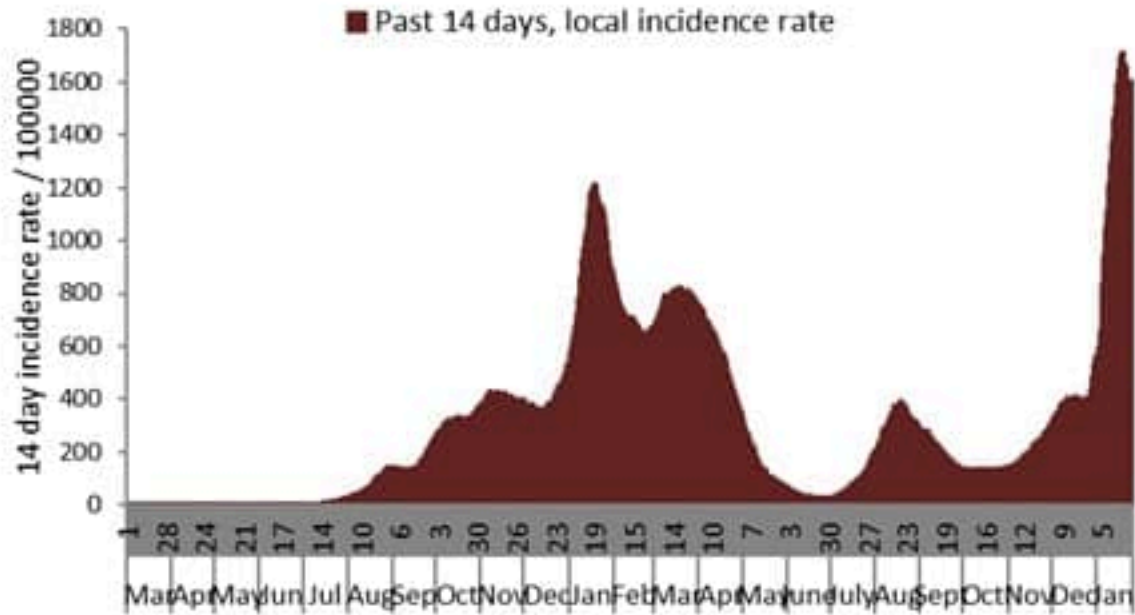

نسبة الحالات الجديدة لكل مئة الف نسمة خلال 14 يوم السابقة
Incidence rate for the 14 days (/100000)