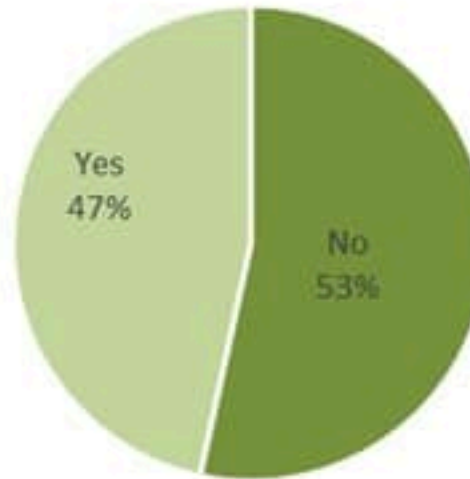

Newly reported and cumulative COVID-19 confirmed cases and deaths, by Mohafaza, as 26 January 2022

Mohafaza	Cases			Deaths		
	New cases in last 7 days	Change in new cases in last 7 days	Cumulative cases	New deaths in last 7 days	Change in new deaths in last 7 days	Cumulative deaths
Beirut	5562	-3%	89728	7	-46%	982
Mount Lebanon	19606	-16%	386512	36	-5%	3577
North	2505	-25%	76459	13	-35%	1398
Akkar	526	+9%	21233	12	+300%	474
Beqaa	976	-15%	49017	2	-50%	898
Baalbeck Hermel	950	+16%	41012	4	-64%	757
South	5365	+40%	96879	14	+8%	934
Nabatieh	2785	-1%	60221	11	+450%	508
Lebanon	42269	-8%	882783	99	-5%	9528

توزيع المخالطين حسب المحيط
ليوم امس
Distribution of contacts by profile,
past day

توزيع المخالطين حسب العوارض،
ليوم امس
Distribution of contacts by clinical
presentation, past day

إحصاءات المخالطين الجدد ليوم امس
Number of COVID-19 contacts,
past day