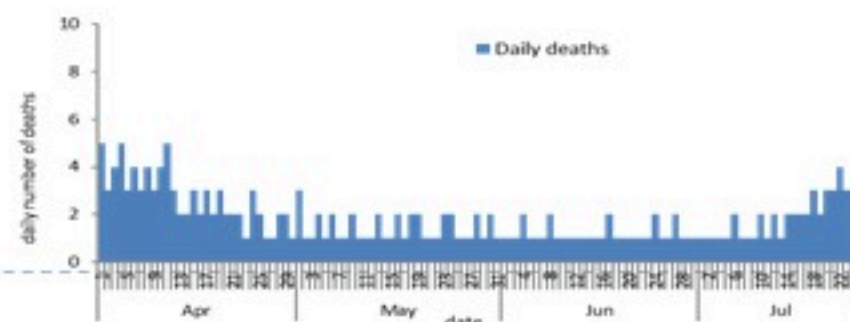

The PCR local positivity rate was 23.3%. The community transmission is at level 4.

COVID-19 PCR positivity rate per day

COVID-19 hospital daily bed occupancy

COVID-19 daily deaths

	Past 7 days	Past 14 days
New hospital admission	74	135
Admission rate /100000	1.39	2.54
New deaths	21	35
Mortality rate /100000	0.39	0.66
PCR positivity rate %	23.3%	25.6%
Local Incidence rate /100000	319	638
Testing rate /100000	1299	2374
All admissions	Past day	% Occupancy
Occupied beds	185	36%
Occupied ICU beds	67 (10)	34%
New	Past day	Cumulative
New deaths	3	10515
New cases (average past 7 days)	2424	1161100
Hot line	Past day	Cumulative
1787 (1)	322	431549
1214	464	742401