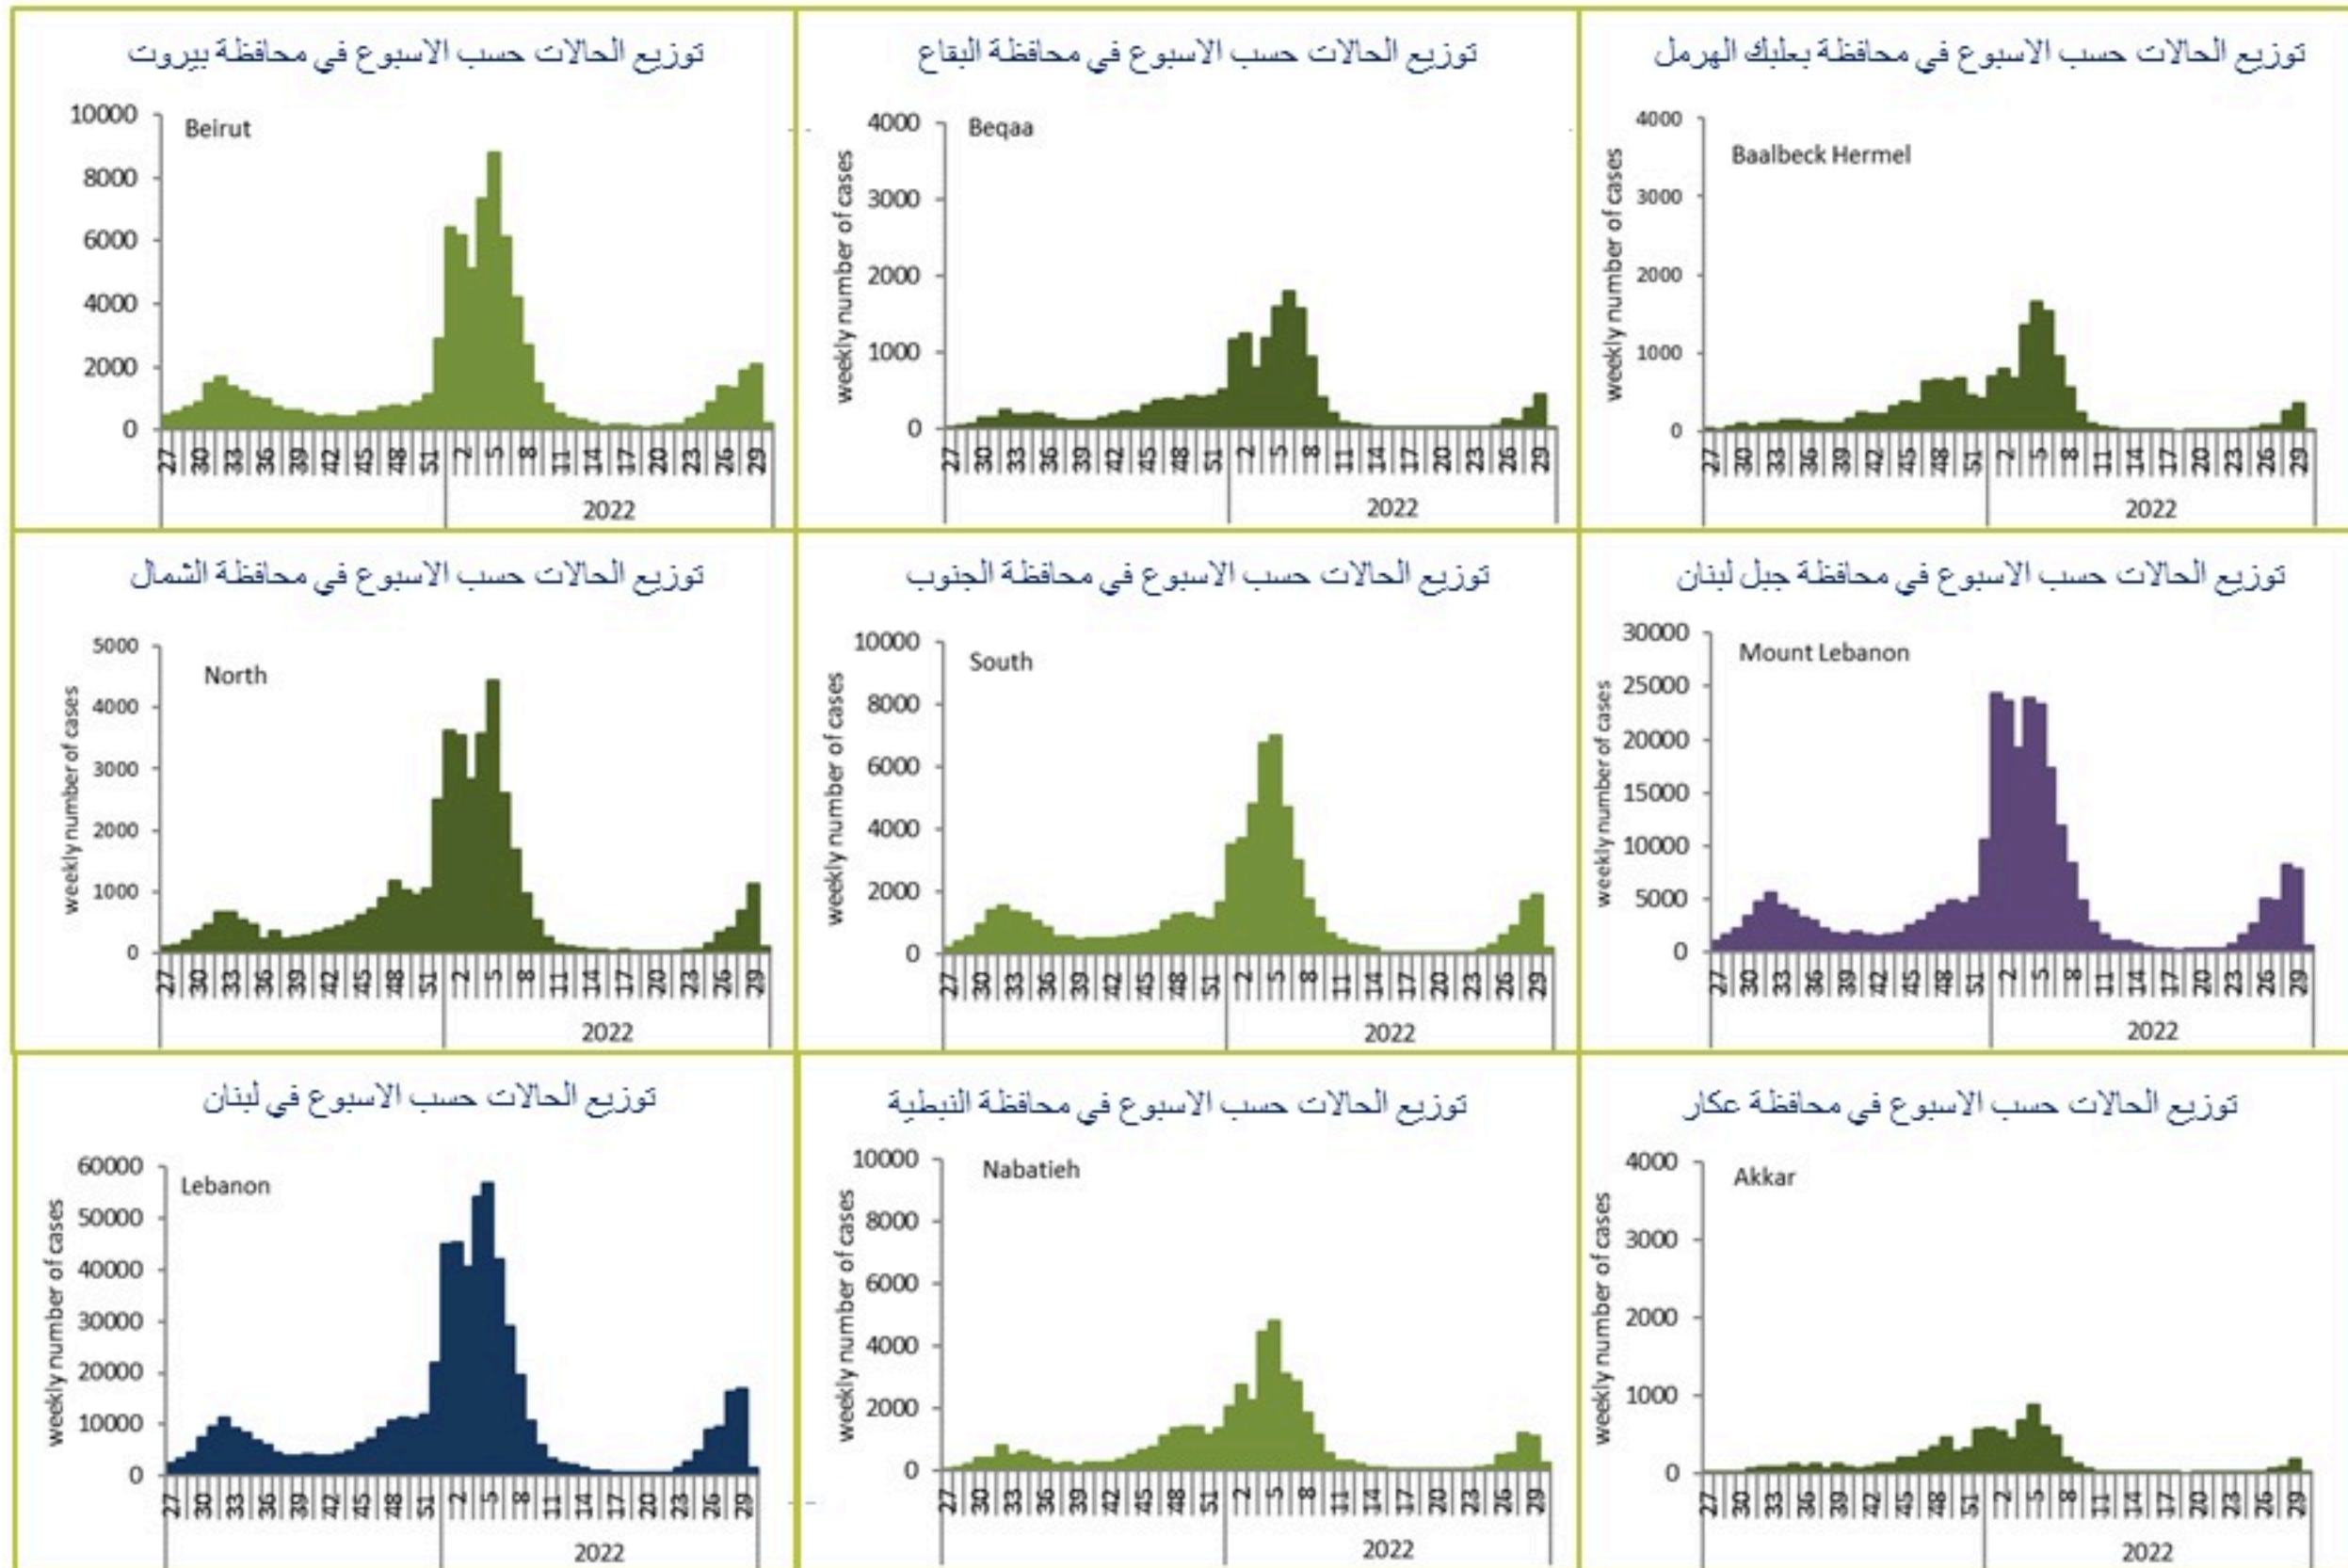

Caza	نسبة الوفيات / Mortality rate		نسبة الحدوث / Incidence rate		لتايام 14 الاخيره / Past 14 days		لتايام 7 الاخيره / Past 7 days /		التراكمي / Cumulative					القضاء
	لتايام 14 الاخيره / Past 14 days	التراكمي / Cumulative	لتايام 14 الاخيره / Past 14 days	التراكمي / Cumulative	الوفيات / Deaths	الحالات / Cases	الوفيات / Deaths	الحالات / Cases	الشفاء / Remission	غير الوافده / Local	الوافده / Travel	الوفيات / Deaths	الحالات / Cases	
	/100000	/100000	/100000	/100000										
Beirut	1.44	225	853	26800	7	4,146	6	2,098	122,338	129,170	1,109	1,093	130,279	بيروت
Baabda	0.46	192	989	26758	3	6,511	1	2,990	164,859	175,414	666	1,261	176,080	بعبدا
Metn	0.63	167	724	21808	4	4,604	3	2,196	129,534	138,074	536	1,063	138,610	المتن
Chouf	0.48	208	317	18346	1	665	1	377	37,085	38,303	165	437	38,468	الشوف
Aleyh	0.57	283	1056	37034	1	1,857	0	958	61,903	64,772	347	497	65,119	عاليه
Kesrwan	0.46	241	937	29792	1	2,015	1	987	60,139	63,821	250	519	64,071	كسروان
Jbeil	0.00	189	568	24569	0	623	0	304	25,607	26,851	92	207	26,943	جبيل
Tripoli	0.29	258	247	11404	1	841	0	544	36,815	38,502	274	877	38,776	طرابلس
Koura	0.00	173	504	19845	0	377	0	195	14,179	14,750	88	129	14,838	الكوره
Zghorta	0.00	238	409	21756	0	313	0	160	16,000	16,555	87	182	16,642	زعرتا
Batroun	0.00	149	402	18255	0	221	0	129	9,600	10,018	27	82	10,045	البترون
Akkar	0.96	166	91	7824	3	284	2	186	23,641	24,442	84	521	24,526	حكار
Becharreh	0.00	127	173	8442	0	45	0	27	2,105	2,197	5	33	2,202	بشري
Minieh Danieh	0.00	103	54	4962	0	116	0	75	10,286	10,588	64	222	10,652	المنية الضنية
Zahleh	0.46	294	243	18131	1	533	0	314	38,471	39,638	173	646	39,811	رحلة
West Bekaa	0.00	198	173	13588	0	174	0	106	13,212	13,567	61	199	13,628	البقاع الغربي
Baalbeck	1.40	239	205	15055	4	585	1	336	41,524	42,791	129	682	42,920	بعلبك
Hermel	0.00	176	44	7597	0	29	0	12	4,807	4,933	19	115	4,952	الهرمل
Rashaya	0.00	178	42	10207	0	17	0	8	4,034	4,112	15	72	4,127	راشيا
Saida	1.84	180	528	17089	6	1,721	5	919	52,913	55,409	323	588	55,732	صيدا
Sour	0.29	132	560	19584	1	1,925	1	906	63,886	66,866	468	453	67,334	صور
Jezzine	0.00	138	357	14802	0	114	0	67	4,538	4,721	11	44	4,732	جزين
Nabatieh	0.71	201	1124	33658	1	1,590	0	852	44,942	47,371	226	284	47,597	النبطية
Bint Jbeil	0.00	203	767	26392	0	616	0	306	20,158	21,064	132	163	21,196	بنت جبيل
Marjeoun	1.59	136	341	17064	1	214	0	96	10,310	10,664	39	85	10,703	مرجعيون
Hasbaya	0.00	205	175	11895	0	52	0	41	3,409	3,467	72	61	3,539	حاصبيا
Unspecified					0	3,734	0	1,780	81,403	71,164	16,432	0	87,596	قيد التحق
Lebanon	0.66	198	638	21837	35	33,922	21	16,969	1,097,698	1,139,224	21,894	10,515	1,161,118	لبنان