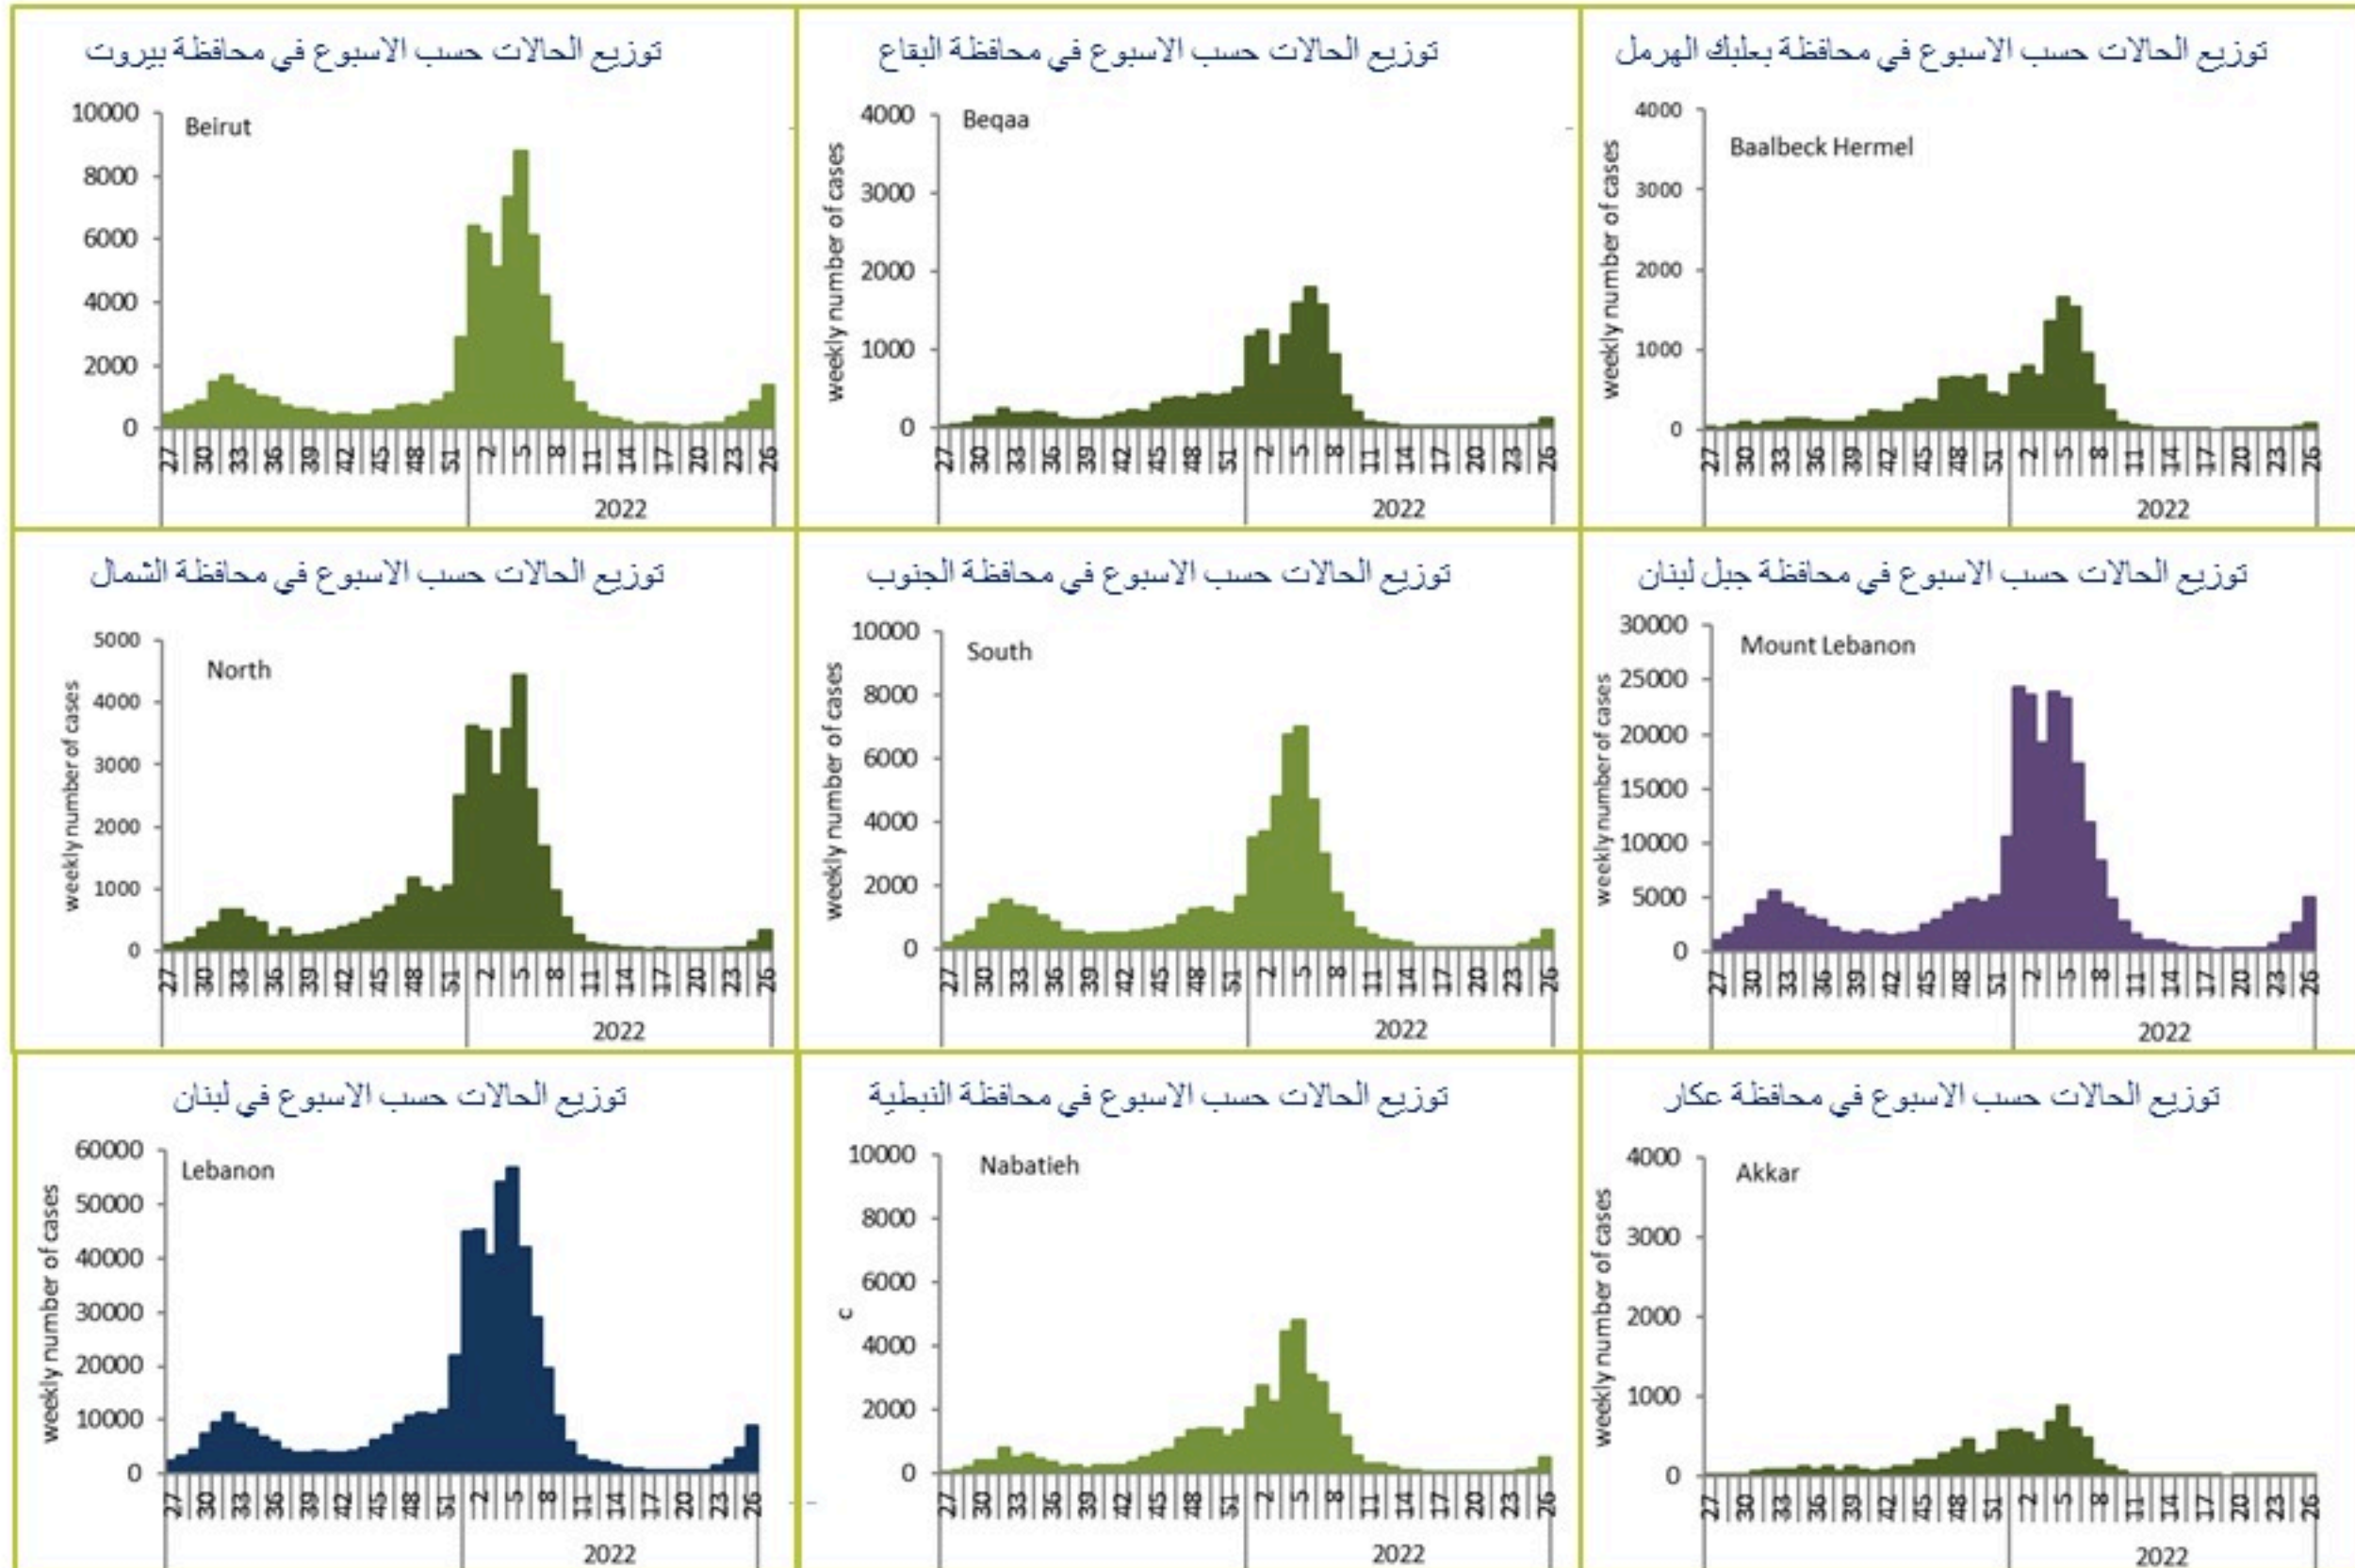

Caza	نسبة الوفيات Mortality rate /		نسبة الحدوث Incidence rate /		Past day / يوم امس				Cumulative / التراكمي					القضاء
	للايام 14 الأخيره / Past 14 days	التراكمي / Cumulative	للايام 14 الأخيره / Past 14 days	التراكمي / Cumulative	غير الوافده Local /	الوافده / Travel	الوفيات / Deaths	الحالات / Cases	الشفاء / Remission	غير الوافده Local	الوافده / Travel	الوفيات / Deaths	الحالات / Cases	
	/100000	/100000	/100000	/100000										
Beirut	0.21	223	484	25804	244	0	0	244	120,786	124,333	1,107	1,084	125,440	بيروت
Baabda	0.15	191	433	25619	284	0	0	284	163,409	167,923	665	1,257	168,588	بعبدا
Metn	0.31	166	438	20917	319	0	0	319	127,826	132,412	534	1,058	132,946	المتن
Chouf	0.95	208	110	17992	21	0	0	21	37,002	37,562	165	436	37,727	الشوف
Aleyh	0.00	282	395	35829	83	0	0	83	61,527	62,654	346	496	63,000	عاليه
Kesrwan	0.46	241	526	28634	129	0	0	129	59,397	61,332	247	518	61,579	كسروان
Jbeil	0.00	189	387	23857	27	0	0	27	25,382	26,071	92	207	26,163	جبيل
Tripoli	0.00	258	56	11134	17	0	0	17	36,739	37,582	274	876	37,856	طرابلس
Koura	0.00	173	167	19286	16	0	0	16	14,124	14,332	88	129	14,420	الكوره
Zghorta	0.00	238	131	21274	20	0	0	20	15,960	16,187	86	182	16,273	زهرتا
Batroun	0.00	149	202	17768	16	0	0	16	9,548	9,750	27	82	9,777	البترون
Akkar	0.00	165	16	7723	15	0	0	15	23,623	24,126	84	517	24,210	حكار
Becharreh	0.00	127	65	8258	2	0	0	2	2,102	2,149	5	33	2,154	بشري
Minieh Danieh	0.00	103	10	4903	3	0	0	3	10,273	10,463	62	222	10,525	المنية الضنية
Zahleh	0.00	294	64	17871	19	0	0	19	38,405	39,067	173	645	39,240	زحلة
West Bekaa	0.00	198	34	13400	4	0	0	4	13,200	13,378	61	199	13,439	البقاع الغربي
Baalbeck	2.10	238	38	14837	10	0	1	10	41,489	42,168	129	678	42,297	بعلبك
Hermel	0.00	176	2	7552	0	0	0	0	4,807	4,904	19	115	4,923	الهرمل
Rashaya	0.00	178	7	10163	0	0	0	0	4,030	4,094	15	72	4,109	راشيا
Saida	0.31	178	128	16518	45	0	0	45	52,739	53,551	320	581	53,871	صيدا
Sour	0.87	131	200	18883	95	0	1	95	63,543	64,457	466	452	64,923	صور
Jezzine	0.00	138	91	14423	6	0	0	6	4,535	4,600	11	44	4,611	جزين
Nabatieh	0.00	200	379	32322	56	0	0	56	44,751	45,483	225	283	45,708	النبطية
Bint Jbeil	0.00	203	260	25522	31	0	0	31	20,058	20,366	132	163	20,498	بنت جبيل
Marjeoun	0.00	134	96	16656	5	0	0	5	10,293	10,408	39	84	10,447	مرجعيون
Hasbaya	0.00	205	24	11686	0	0	0	0	3,404	3,407	70	61	3,477	حاصبيا
Unspecified					126	0	0	126	80,581	66,422	16,431	0	82,853	قيد التحق
Lebanon	0.32	197	284	21083	1593	0	2	1593	1089533	1099181	21873	10474	1121054	لبنان