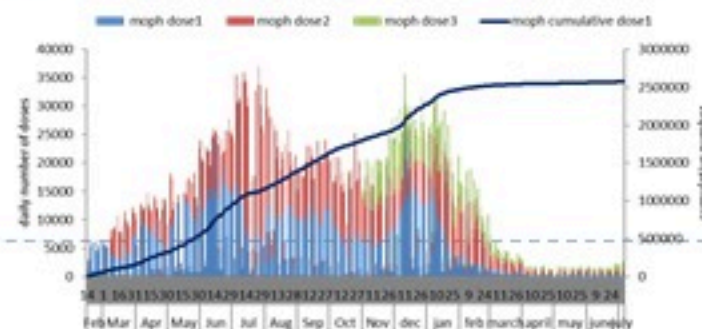

The PCR local positivity rate was 16.4%. The community transmission is at level 3.

COVID-19 hospital daily bed occupancy

	Past 7 days	Past 14 days
New hospital admission	29	55
Admission rate /100000	0.54	1
New deaths	8	17
Mortality rate /100000	0.15	0.32
PCR positivity rate %	16.2%	16.4%
Local Incidence rate /100000	167	284
Testing rate /100000	992	1670
All admissions	Past day	% Occupancy
Occupied beds	83	19%
Occupied ICU beds	29 (1)	16%
New	Before yesterday	Cumulative
New deaths	2	10474
New cases	1593	1121054
Hot line	Past day	Cumulative
1787 (1)	301	427385
1214	523	736784

COVID-19 PCR positivity rate

COVID-19 daily deaths

Number of doses: daily and cumulative

COVID-19 Vaccination (source: Impact database)

	Past day	Cumulative	Coverage (12y+)
Registered	605	3839923	70.5%
1 st dose	561	2703283	49.6%
2 nd dose	517	2379347	43.7%
3 rd dose	1563	611198	25.7%*