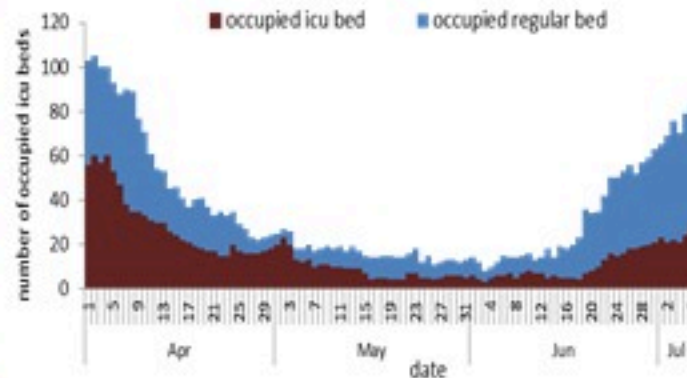

عدد الجرعات حسب اليوم

التلقيح ضد الكوفيد
19 نحو مناعة
المجتمع
(المصدر: قاعدة
بيانات Impact)

التلقيح	ليوم امس	التراكمي	التغطية (12y+)
المسجلين	605	3839923	70.5%
الجرعة (1)	561	2703283	49.6%
الجرعة (2)	517	2379347	43.7%
الجرعة (3)	1563	611198	25.7%*

* نسبة من مجموع متلقي الجرعة الثانية

07 July 2022

COVID-19 surveillance

The report will focus in severe cases.

In past 7 days, 29 new admissions were reported (0.54/100000), and 8 deaths (0.15/100000). The ICU COVID-19 occupancy was 16% (29 beds over 178).

The PCR local positivity rate was 16.4%. The community transmission is at level 3.

COVID-19 hospital daily bed occupancy

	Past 7 days	Past 14 days
New hospital admission	29	55
Admission rate /100000	0.54	1
New deaths	8	17
Mortality rate /100000	0.15	0.32
PCR positivity rate %	16.2%	16.4%
Local Incidence rate /100000	167	284
Testing rate /100000	992	1670
All admissions	Past day	% Occupancy
Occupied beds	83	19%
Occupied ICU beds	29 (1)	16%
New	Before yesterday	Cumulative
New deaths	2	10474
New cases	1593	1121054
Hot line	Past day	Cumulative
1787 (1)	301	427385
1214	523	736784