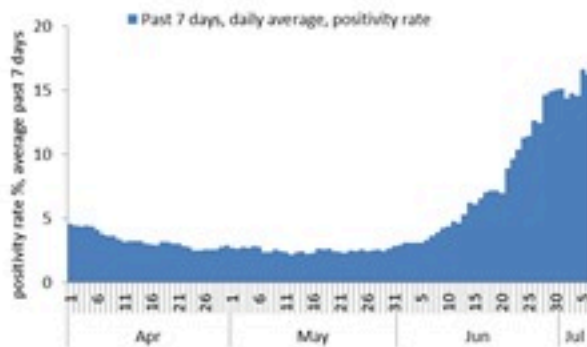

عدد الجرعات حسب اليوم

التلقيح ضد الكوفيد
19 نحو مناعة
المجتمع
(المصدر: قاعدة
بيانات Impact)

التلقيح	ليوم امس	التراكمي	التغطية (12y+)
المسجلين	605	3839923	70.5%
الجرعة (1)	561	2703283	49.6%
الجرعة (2)	517	2379347	43.7%
الجرعة (3)	1563	611198	25.7%*

* نسبة من مجموع متلقي الجرعة الثانية

07 July 2022

COVID-19 surveillance

The report will focus in severe cases.

In past 7 days, 29 new admissions were reported (0.54/100000), and 8 deaths (0.15/100000). The ICU COVID-19 occupancy was 16% (29 beds over 178).

The PCR local positivity rate was 16.4%. The community transmission is at level 3.

COVID-19 hospital daily bed occupancy

	Past 7 days	Past 14 days
New hospital admission	29	55
Admission rate /100000	0.54	1
New deaths	8	17
Mortality rate /100000	0.15	0.32
PCR positivity rate %	16.2%	16.4%
Local Incidence rate /100000	167	284
Testing rate /100000	992	1670
All admissions	Past day	% Occupancy
Occupied beds	83	19%
Occupied ICU beds	29 (1)	16%
New	Before yesterday	Cumulative
New deaths	2	10474
New cases	1593	1121054
Hot line	Past day	Cumulative
1787 (1)	301	427385
1214	523	736784

COVID-19 PCR positivity rate

COVID-19 daily deaths

Number of doses: daily and cumulative

COVID-19 Vaccination (source: Impact database)

	Past day	Cumulative	Coverage (12y+)
Registered	605	3839923	70.5%
1 st dose	561	2703283	49.6%
2 nd dose	517	2379347	43.7%
3 rd dose	1563	611198	25.7%*