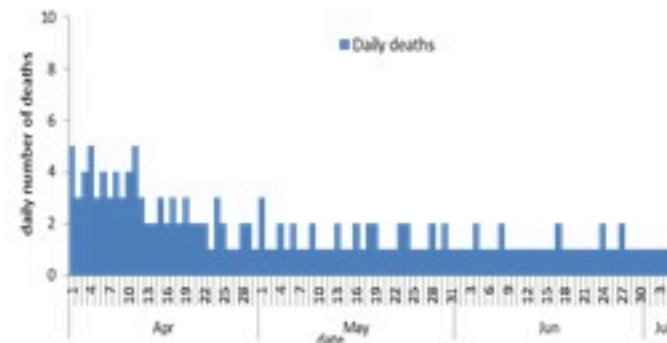

* نسبة من مجموع متلقي الجرعة الثانية

07 July 2022

COVID-19 surveillance

The report will focus in severe cases.

In past 7 days, 29 new admissions were reported (0.54/100000), and 8 deaths (0.15/100000). The ICU COVID-19 occupancy was 16% (29 beds over 178).

The PCR local positivity rate was 16.4%. The community transmission is at level 3.

COVID-19 hospital daily bed occupancy

	Past 7 days	Past 14 days
New hospital admission	29	55
Admission rate /100000	0.54	1
New deaths	8	17
Mortality rate /100000	0.15	0.32
PCR positivity rate %	16.2%	16.4%
Local Incidence rate /100000	167	284
Testing rate /100000	992	1670
All admissions	Past day	% Occupancy
Occupied beds	83	19%
Occupied ICU beds	29 (1)	16%
New	Before yesterday	Cumulative
New deaths	2	10474
New cases	1593	1121054
Hot line	Past day	Cumulative
1787 (1)	301	427385
1214	523	736784

COVID-19 PCR positivity rate

COVID-19 daily deaths

Number of doses: daily and cumulative

COVID-19 Vaccination (source: Impact database)

	Past day	Cumulative	Coverage (12y+)
Registered	605	3839923	70.5%
1 st dose	561	2703283	49.6%
2 nd dose	517	2379347	43.7%
3 rd dose	1563	611198	25.7%*