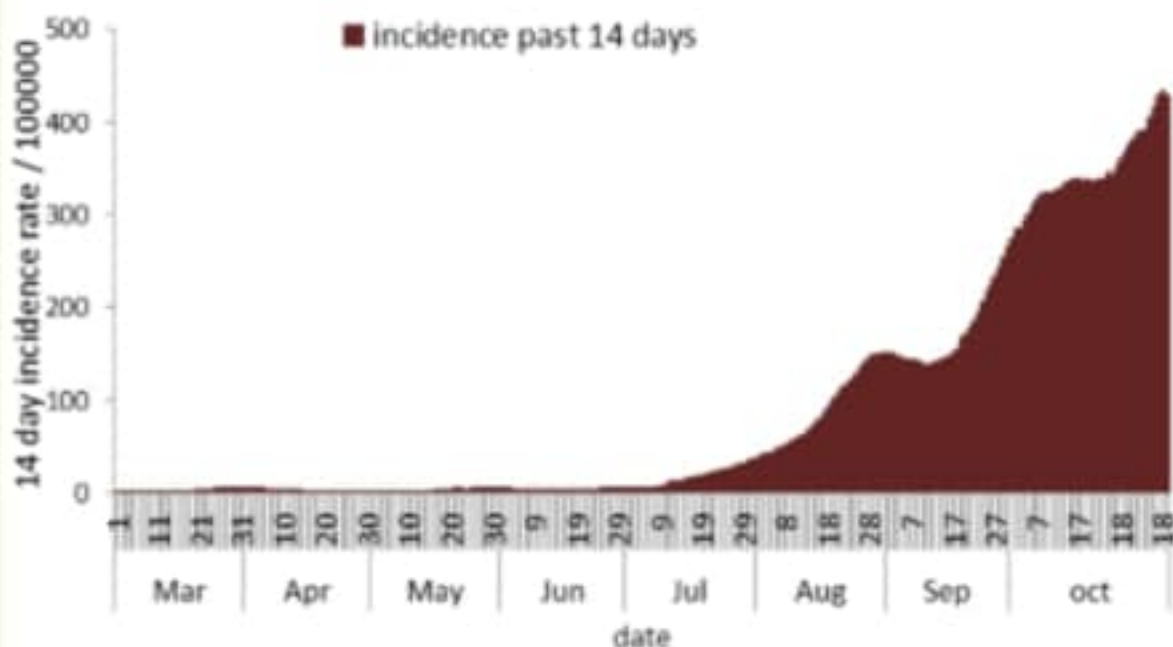

نسبة الحالات الجديدة لكل مئة الف نسمة خلال 14 يوم السابقة
Incidence rate for the 14 days (/100000)