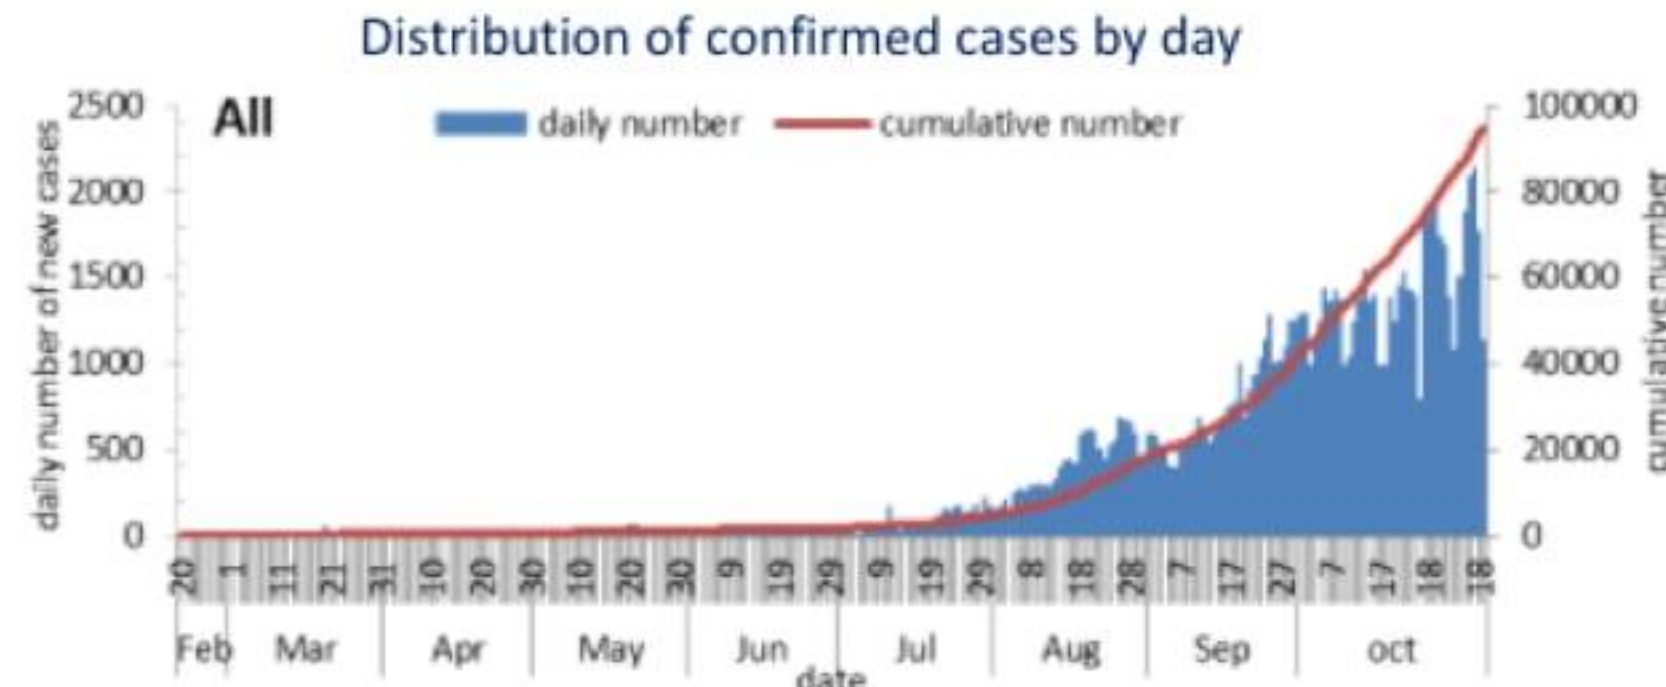

Covid-19 surveillance in Lebanon

8 November 2020

Hotline:
01594459
01832700

Public Health Recommendations:

Preventive Behaviour

Hand hygiene

Mask

Physical distance

Cumulative number

Past 24 hours

94236

1139

Confirmed cases in Lebanon

91761

1130

Confirmed local cases

2475

9

Confirmed imported cases

723

10

Deaths

1502

13

Cases among healthcare workers

86894

592

Answered calls as call center 01594459

Past 14 days

2943 Local testing rate /100000

14.4% Local positivity PCR test

22846 Active cases

429 Local incidence rate /100000

Past 24 hours

253 Duplicate cases 8481 PCR tests 797 Occupied hospital beds

51728 Remission (cumulative) 7414 Local PCR tests 287 Occupied ICU beds

1067 Airport PCR tests 135 Mechanical ventilation

- Border PCR tests