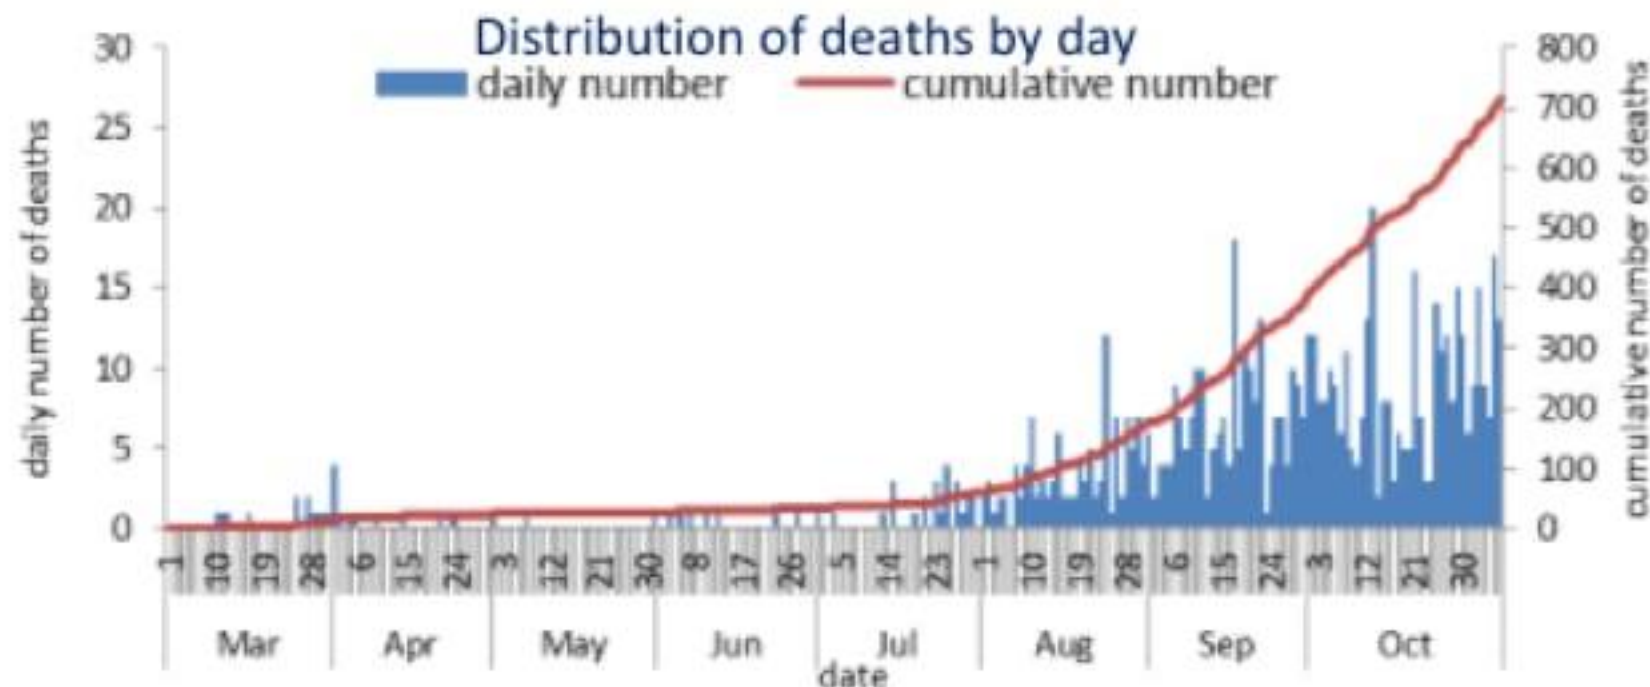

Covid-19 surveillance in Lebanon

8 November 2020

Hotline:
01594459
01832700

Public Health Recommendations:

Preventive Behaviour

Hand hygiene

Mask

Physical distance

Cumulative number

Past 24 hours

94236

1139

Confirmed cases in Lebanon

91761

1130

Confirmed local cases

2475

9

Confirmed imported cases

723

10

Deaths

1502

13

Cases among healthcare workers

86894

592

Answered calls as call center 01594459

Past 14 days

2943 Local testing rate /100000

14.4% Local positivity PCR test

22846 Active cases

429 Local incidence rate /100000

Past 24 hours

253 Duplicate cases 8481 PCR tests 797 Occupied hospital beds

51728 Remission (cumulative) 7414 Local PCR tests 287 Occupied ICU beds

1067 Airport PCR tests 135 Mechanical ventilation

- Border PCR tests