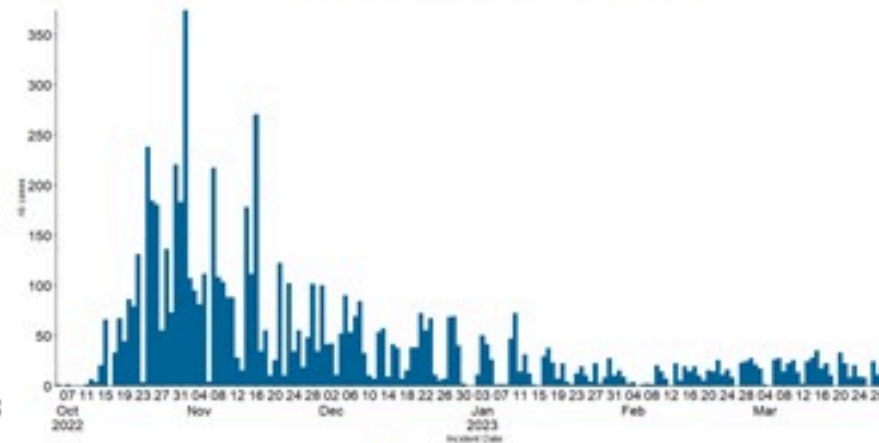

حسب البلده
(للحالات المثبتة)

Cholera Surveillance Report

1 Apr 2023

Call Centers
 1760 (Red Cross)
 1787 (MOPH)

All cases (suspected and confirmed)		Confirmed Cases		Deaths (confirmed)	
New (past 24 h)	Cumulative	New (past 24 h)	Cumulative	New	Cumulative
10	7212	0	671	0	23

By Sex
(suspected and confirmed)

Occupied hospital beds
(suspected and confirmed)

By date of report
(suspected and confirmed)

By Hospital Admission
(suspected and confirmed)

By locality (confirmed cases)

By age group
(suspected and confirmed cases)