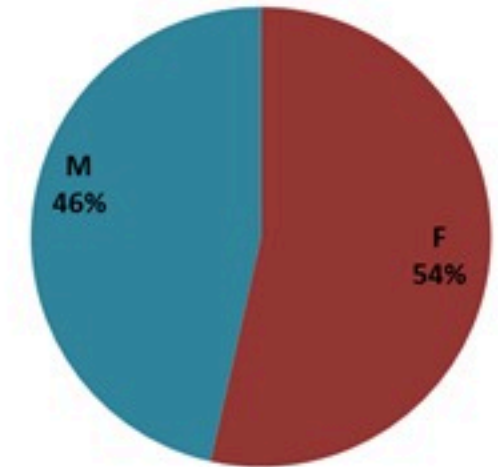

حسب البلده
(للحالات المثبتة)

Cholera Surveillance Report

1 Apr 2023

Call Centers
 1760 (Red Cross)
 1787 (MOPH)

All cases (suspected and confirmed)		Confirmed Cases		Deaths (confirmed)	
New (past 24 h)	Cumulative	New (past 24 h)	Cumulative	New	Cumulative
10	7212	0	671	0	23

By Sex
(suspected and confirmed)

Occupied hospital beds
(suspected and confirmed)

By date of report
(suspected and confirmed)

By Hospital Admission
(suspected and confirmed)

By locality (confirmed cases)

By age group
(suspected and confirmed cases)