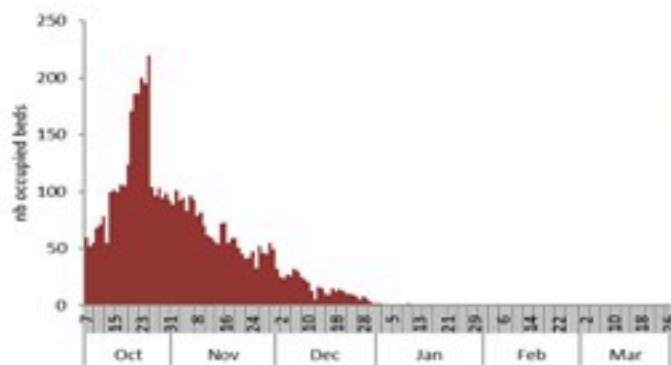

حسب البلده
(للحالات المثبتة)

Cholera Surveillance Report

1 Apr 2023

Call Centers
 1760 (Red Cross)
 1787 (MOPH)

All cases (suspected and confirmed)		Confirmed Cases		Deaths (confirmed)	
New (past 24 h)	Cumulative	New (past 24 h)	Cumulative	New	Cumulative
10	7212	0	671	0	23

By Sex
(suspected and confirmed)

Occupied hospital beds
(suspected and confirmed)

By date of report
(suspected and confirmed)

By Hospital Admission
(suspected and confirmed)

By locality (confirmed cases)

By age group
(suspected and confirmed cases)