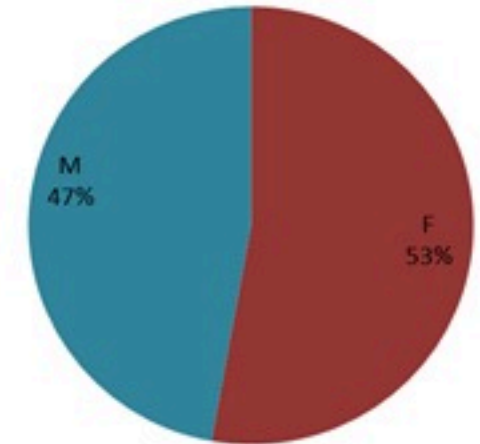

حسب تاريخ الإبلاغ
(للحالات المثبتة والمثبتة)

استعمال الاسرة الاستشفائية
(للحالات المثبتة والمثبتة)

حسب الفئة العمرية
(للحالات المشبهة والمثبتة)

حسب البلدة
(للحالات المثبتة)

Cholera Surveillance Report

14 Dec 2022

Call Centers
 1760 (Red Cross)
 1787 (MOPH)

All cases (suspected and confirmed)		Confirmed Cases		Deaths (confirmed)	
New (past 24 h)	Cumulative	New (past 24 h)	Cumulative	New	Cumulative
58	5244	0	660	0	23

By Sex
(suspected and confirmed)

Occupied hospital beds
(suspected and confirmed)

By date of report
(suspected and confirmed)

By Hospital Admission
(suspected and confirmed)

By locality (confirmed cases)

By age group
(suspected and confirmed cases)