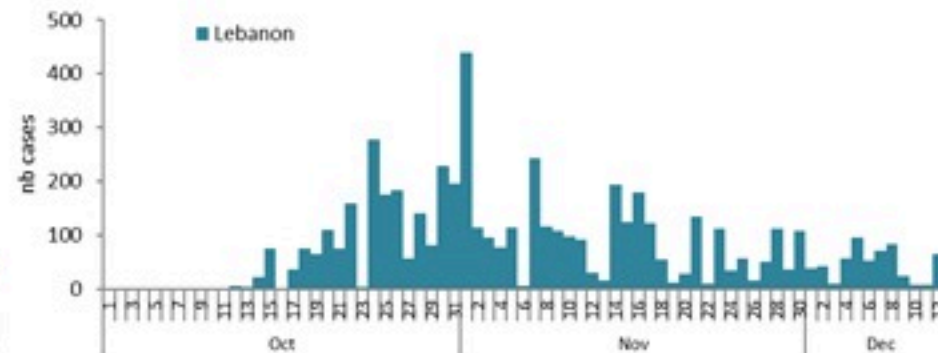

Call Centers
 1760 (Red Cross)
 1787 (MOPH)

All cases (suspected and confirmed)		Confirmed Cases		Deaths (confirmed)	
New (past 24 h)	Cumulative	New (past 24 h)	Cumulative	New	Cumulative
58	5244	0	660	0	23

By Sex
(suspected and confirmed)

Occupied hospital beds
(suspected and confirmed)

By date of report
(suspected and confirmed)

By Hospital Admission
(suspected and confirmed)

By locality (confirmed cases)

By age group
(suspected and confirmed cases)