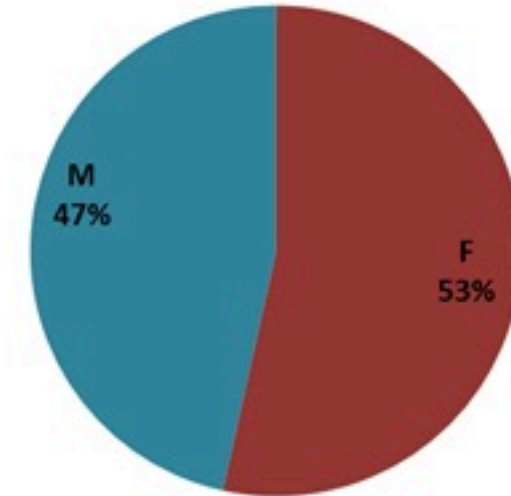

حسب البلده
(للحالات المثبتة)

Cholera Surveillance Report

14 Apr 2023

Call Centers
 1760 (Red Cross)
 1787 (MOPH)

All cases (suspected and confirmed)		Confirmed Cases		Deaths (confirmed)	
New (past 24 h)	Cumulative	New (past 24 h)	Cumulative	New	Cumulative
16	7363	0	671	0	23

By Sex
(suspected and confirmed)

Occupied hospital beds
(suspected and confirmed)

By date of report
(suspected and confirmed)

By Hospital Admission
(suspected and confirmed)

By locality (confirmed cases)

By age group
(suspected and confirmed cases)