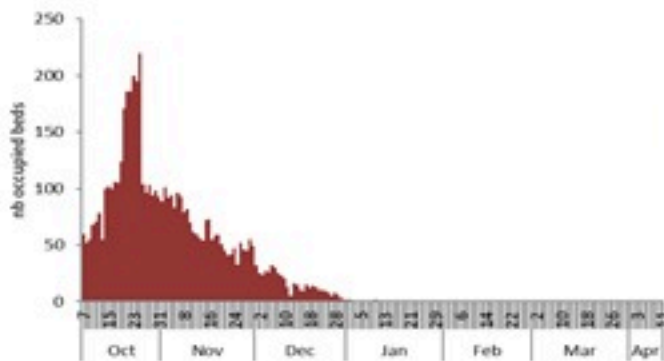

حسب البلده
(للحالات المثبتة)

Cholera Surveillance Report

14 Apr 2023

Call Centers
 1760 (Red Cross)
 1787 (MOPH)

All cases (suspected and confirmed)		Confirmed Cases		Deaths (confirmed)	
New (past 24 h)	Cumulative	New (past 24 h)	Cumulative	New	Cumulative
16	7363	0	671	0	23

By Sex
(suspected and confirmed)

Occupied hospital beds
(suspected and confirmed)

By date of report
(suspected and confirmed)

By Hospital Admission
(suspected and confirmed)

By locality (confirmed cases)

By age group
(suspected and confirmed cases)