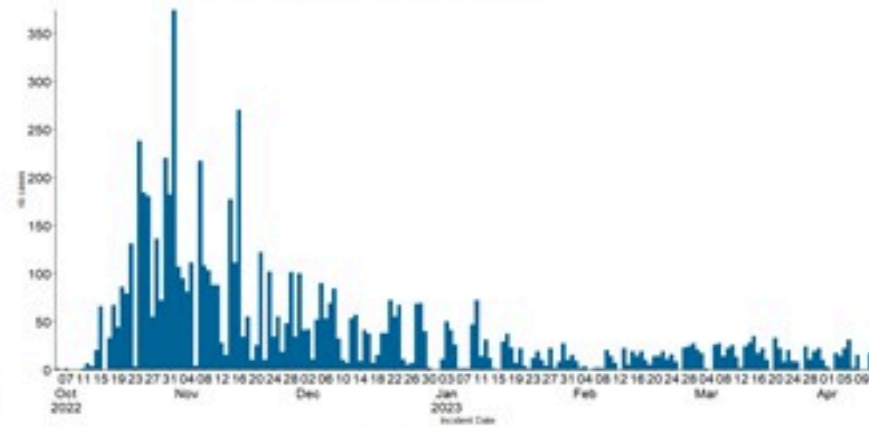

حسب البلده
(للحالات المثبتة)

Cholera Surveillance Report

14 Apr 2023

Call Centers
 1760 (Red Cross)
 1787 (MOPH)

All cases (suspected and confirmed)		Confirmed Cases		Deaths (confirmed)	
New (past 24 h)	Cumulative	New (past 24 h)	Cumulative	New	Cumulative
16	7363	0	671	0	23

By Sex
(suspected and confirmed)

Occupied hospital beds
(suspected and confirmed)

By date of report
(suspected and confirmed)

By Hospital Admission
(suspected and confirmed)

By locality (confirmed cases)

By age group
(suspected and confirmed cases)