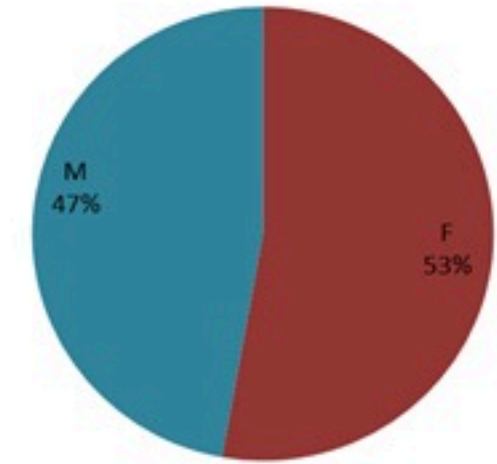

حسب الاستشفاء
(المشبهة والمتبنة)

حسب تطور
الحالة
(المشبهة والمتبنة)

Cholera Surveillance Report

16 Feb 2023

Call Centers
 1760 (Red Cross)
 1787 (MOPH)

All cases (suspected and confirmed)		Confirmed Cases		Deaths (confirmed)	
New (past 24 h)	Cumulative	New (past 24 h)	Cumulative	New	Cumulative
19	6500	0	671	0	23

By Sex
(suspected and confirmed)

Occupied hospital beds
(suspected and confirmed)

By date of report
(suspected and confirmed)

By Hospital Admission
(suspected and confirmed)

By locality (confirmed cases)

By age group
(suspected and confirmed cases)