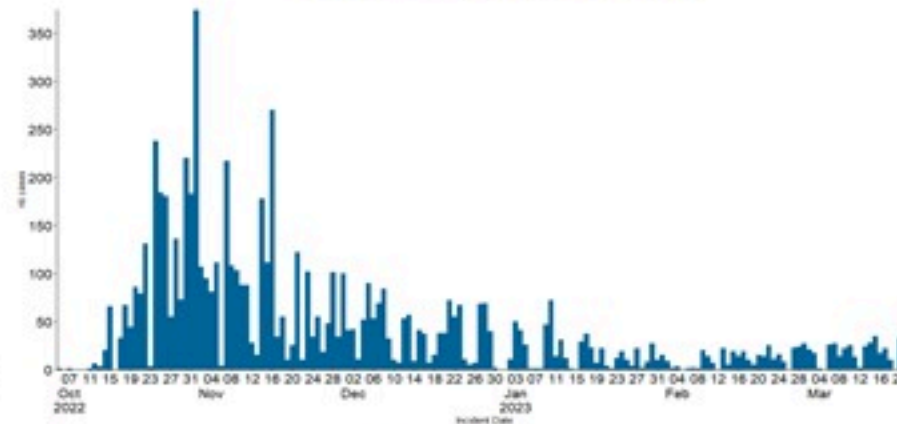

حسب البلدة
(للحالات المتبنة)

Cholera Surveillance Report

23 Mar 2023

Call Centers
 1760 (Red Cross)
 1787 (MOPH)

All cases (suspected and confirmed)		Confirmed Cases		Deaths (confirmed)	
New (past 24 h)	Cumulative	New (past 24 h)	Cumulative	New	Cumulative
8	7085	0	671	0	23

By Sex
(suspected and confirmed)

Occupied hospital beds
(suspected and confirmed)

By date of report
(suspected and confirmed)

By Hospital Admission
(suspected and confirmed)

By locality (confirmed cases)

By age group
(suspected and confirmed cases)