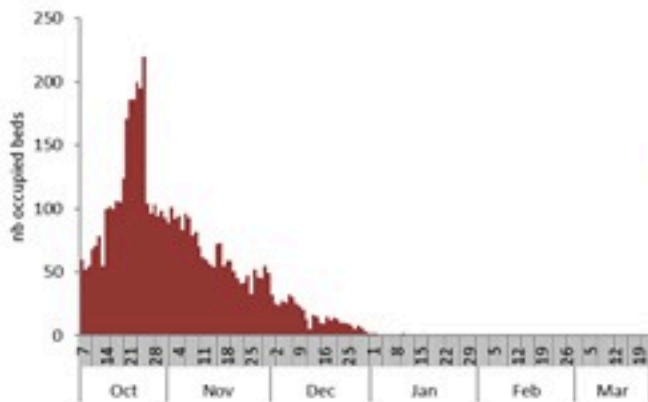

حسب البلدة
(للحالات المتبنة)

Cholera Surveillance Report

23 Mar 2023

Call Centers
 1760 (Red Cross)
 1787 (MOPH)

All cases (suspected and confirmed)		Confirmed Cases		Deaths (confirmed)	
New (past 24 h)	Cumulative	New (past 24 h)	Cumulative	New	Cumulative
8	7085	0	671	0	23

By Sex
(suspected and confirmed)

Occupied hospital beds
(suspected and confirmed)

By date of report
(suspected and confirmed)

By Hospital Admission
(suspected and confirmed)

By locality (confirmed cases)

By age group
(suspected and confirmed cases)