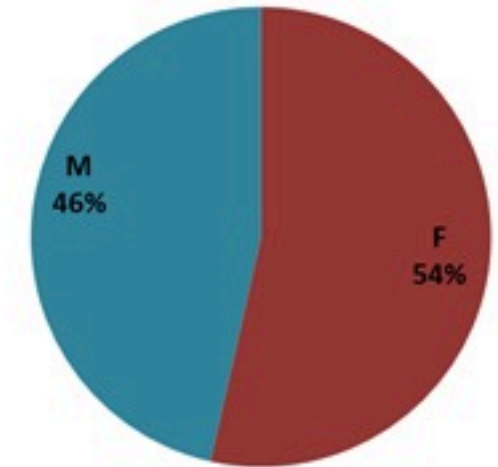

حسب البلدة
(للحالات المتبنة)

Cholera Surveillance Report

23 Mar 2023

Call Centers
 1760 (Red Cross)
 1787 (MOPH)

All cases (suspected and confirmed)		Confirmed Cases		Deaths (confirmed)	
New (past 24 h)	Cumulative	New (past 24 h)	Cumulative	New	Cumulative
8	7085	0	671	0	23

By Sex
(suspected and confirmed)

Occupied hospital beds
(suspected and confirmed)

By date of report
(suspected and confirmed)

By Hospital Admission
(suspected and confirmed)

By locality (confirmed cases)

By age group
(suspected and confirmed cases)