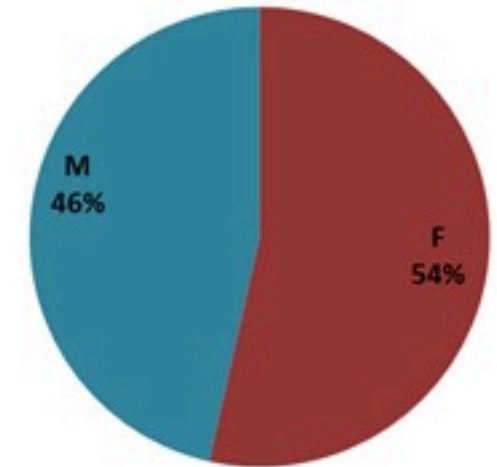

حسب الاستشفاء
(المشبهة والمتبنة)

حسب تطور
الحالة
(المشبهة والمتبنة)

Cholera Surveillance Report

28 Feb 2023

Call Centers
 1760 (Red Cross)
 1787 (MOPH)

All cases (suspected and confirmed)		Confirmed Cases		Deaths (confirmed)	
New (past 24 h)	Cumulative	New (past 24 h)	Cumulative	New	Cumulative
23	6654	0	671	0	23

By Sex
(suspected and confirmed)

Occupied hospital beds
(suspected and confirmed)

By date of report
(suspected and confirmed)

By Hospital Admission
(suspected and confirmed)

By locality (confirmed cases)

By age group
(suspected and confirmed cases)