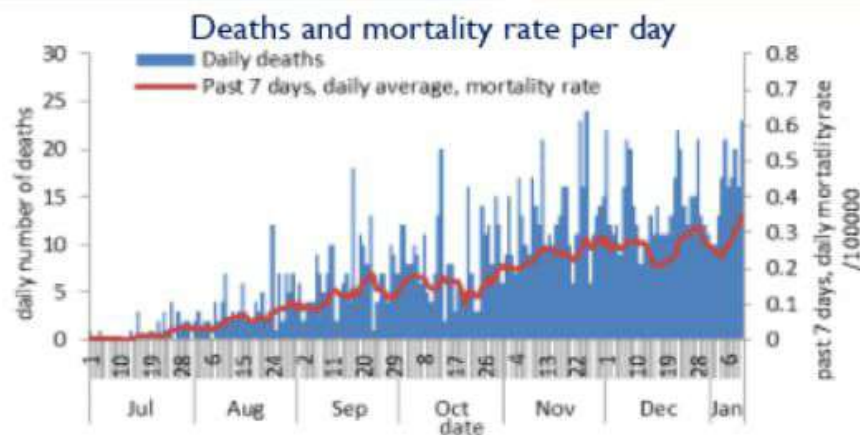

11 January 2021

1787

New number for Call Center

Public Health Recommendations:

Safe distancing

Mask

Hand Hygiene

Cough etiquette

Isolate patients and contacts

Ventilation

Cumulative number

Past 24 hours

222391

3095

Confirmed cases in Lebanon

218823

3090

Confirmed local cases (Sunday)

3568

5

Confirmed imported cases

1629

23

Deaths

2295

0

Cases among healthcare workers

Bed occupancy of past day

1549 Occupied hospital beds

585 Occupied ICU beds

173 Mechanical ventilation

Indicators for past 14 days

5535 Local testing rate /100000

16.2% Local positivity PCR test

49571 Active cases

932 Local incidence rate /100000

Covid19 call center 01594459 / 1787

835 Past day

118211 Cumulative since 21st Feb

Confirmatory test in past day

3030 By PCR

65 By Antigen rapid test

PCR testing past day

12364 PCR tests

11148 Local PCR tests (Sunday)

1216 Airport PCR tests

- Border PCR tests

Other indicators

227 Duplicate cases in past day

143616 Remission (cumulative)