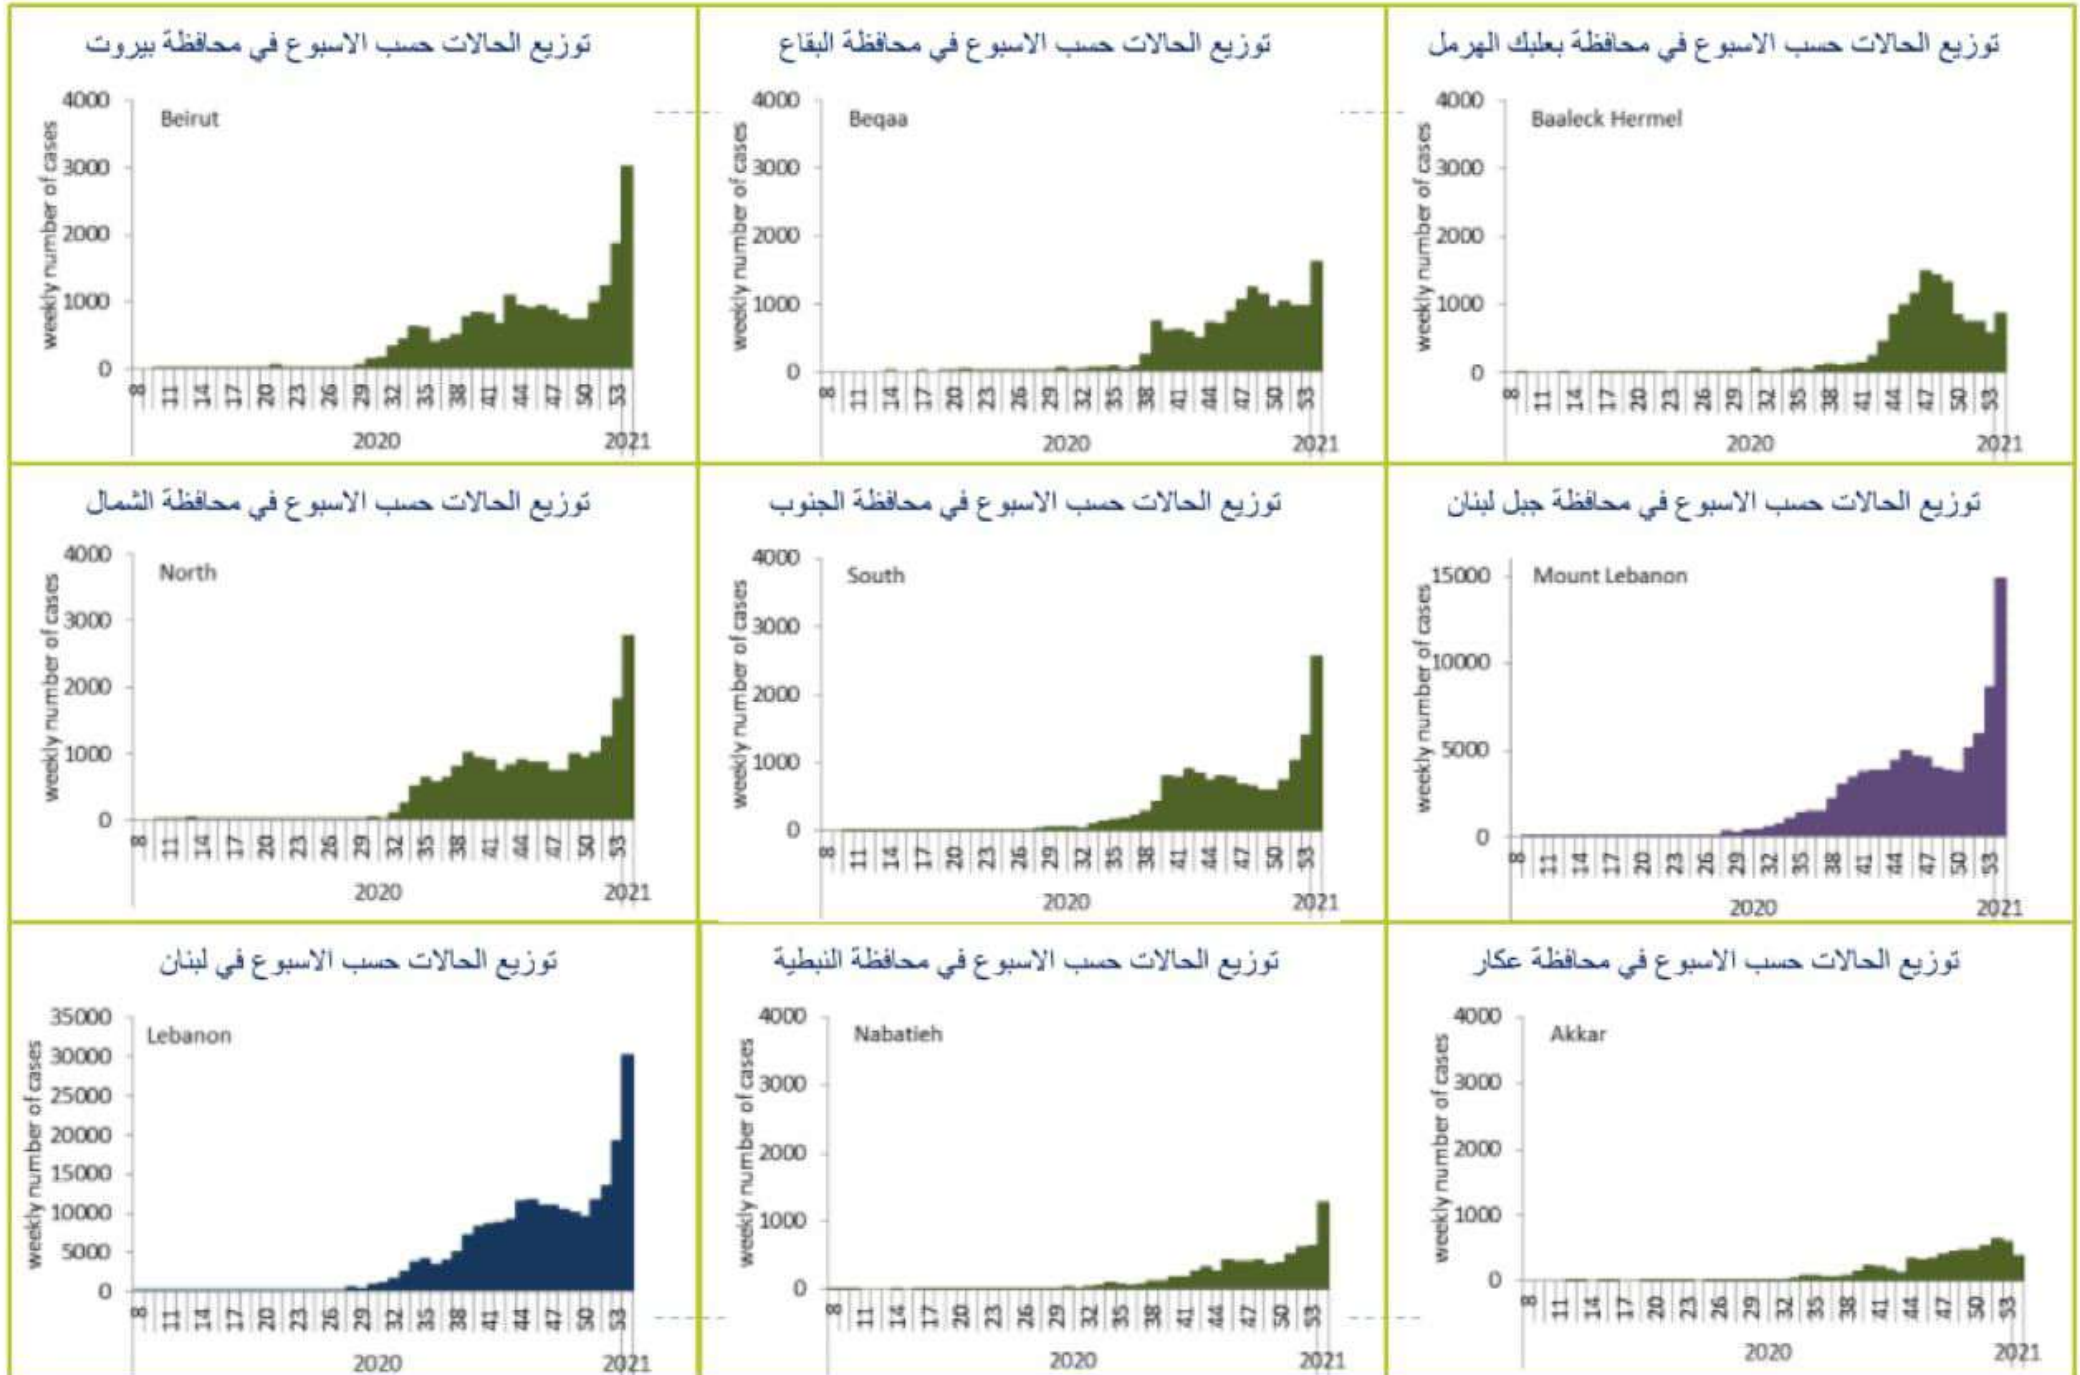

Caza	نسبة الوفيات / Mortality rate		نسبة الحدوث / Incidence rate		يوم امس / Past day				التراكمي / Cumulative						القضاء	
	للايام 14 الاخيرة / Past 14 days	التراكمي / Cumulative	للايام 14 الاخيرة / Past 14 days	التراكمي / Cumulative	غير الوافدة Local /	الوافدة / Travel	الوفيات / Deaths	الحالات / Cases	الشفاء / Remission	الشفاء الزمني / Time remission	الشفاء المخبري / Lab- remission	غير الوافدة Local /	الوافدة / Travel	الوفيات / Deaths		الحالات / Cases
	/100000	/100000	/100000	/100000												
Beirut	4.11	37.9	1,004.3	4,353.2	317	0	2	317	13,690	13,528	162	20,469	693	184	21,162	بيروت
Baabda	4.10	28.4	996.9	4,613.9	551	0	1	551	19,836	19,757	79	30,041	321	187	30,362	بعيدا
Metn	4.72	25.0	1,249.5	4,239.1	748	1	8	749	15,716	15,582	134	26,714	230	159	26,944	المتن
Chouf	0.95	15.7	728.7	3,914.5	132	0	0	132	5,349	5,325	24	8,125	83	33	8,208	الشوف
Aleyh	3.98	40.9	1,300.1	6,943.5	198	0	0	198	8,219	8,197	22	12,019	190	72	12,209	عاليه
Kesrwan	4.65	30.2	1,486.6	4,836.8	150	0	2	150	5,673	5,602	71	10,308	94	65	10,402	كسروان
Jbeil	4.56	31.9	1,796.4	5,101.9	26	0	0	26	2,804	2,756	48	5,562	33	35	5,595	جبيل
Tripoli	6.18	45.3	286.8	2,723.8	30	1	2	31	7,399	7,379	20	9,114	147	154	9,261	طرابلس
Koura	4.01	25.4	1,296.0	3,625.9	21	0	0	21	1,382	1,371	11	2,675	36	19	2,711	الكورة
Zghorta	2.61	30.1	1,836.7	5,297.2	83	0	0	83	1,892	1,838	54	4,007	45	23	4,052	زغرتا
Batroun	7.27	43.6	1,388.4	3,758.1	6	0	0	6	991	977	14	2,057	11	24	2,068	البترون
Akkar	1.59	13.1	313.6	2,056.6	82	0	0	82	4,122	4,069	53	6,398	49	41	6,447	عكار
Becharreh	0.00	15.3	410.2	1,978.2	9	0	0	9	310	253	57	515	1	4	516	بشري
Minieh Danieh	2.79	21.9	177.0	1,184.6	23	0	0	23	1,757	1,741	16	2,512	31	47	2,543	المنية الضنية
Zahleh	8.65	86.1	991.5	5,455.5	112	2	1	114	8,061	8,033	28	11,884	95	189	11,979	زحلة
West Bekaa	6.98	43.9	290.2	2,544.5	5	0	2	5	1,710	1,707	3	2,516	36	44	2,552	البقاع الغربي
Baalbeck	7.72	61.4	416.0	3,992.1	77	0	4	77	8,545	8,533	12	11,319	62	175	11,381	بعليك
Hermel	10.74	44.5	437.2	2,017.3	14	0	0	14	759	759		1,307	8	29	1,315	الهرمل
Rashaya	7.42	44.5	358.6	2,047.9	32	0	0	32	479	478	1	820	8	18	828	راشيا
Saida	2.45	17.2	536.3	2,690.9	140	0	0	140	6,019	6,005	14	8,593	183	56	8,776	صيدا
Sour	0.29	5.5	598.9	1,936.2	187	0	0	187	3,679	3,660	19	6,422	235	19	6,657	صور
Jezzine	6.26	25.0	534.9	2,005.1	12	0	0	12	385	381	4	640	1	8	641	جزين
Nabatieh	2.83	12.7	915.8	3,119.9	34	0	1	34	2,393	2,385	8	4,301	111	18	4,412	النبطية
Bint Jbeil	1.25	10.0	362.3	1,896.3	38	0	0	38	1,024	1,020	4	1,461	62	8	1,523	بنت جبيل
Marjeoun	0.00	17.5	376.3	1,819.2	10	0	0	10	709	706	3	1,116	25	11	1,141	مرجعيون
Hasbaya	13.44	23.5	413.4	2,406.5	2	0	0	2	422	422		710	6	7	716	حاصبيا
Unspecified					51	1	0	52	20,291	20,289	2	27,218	772	0	27,990	قيد التحقق
Lebanon	4.14	30.6	932.3	4,182.4	3,090	5	23	3,095	143,616	142,753	863	218,823	3,568	1,629	222,391	لبنان

توزيع الحالات حسب الجنس
Case distribution by gender (%)