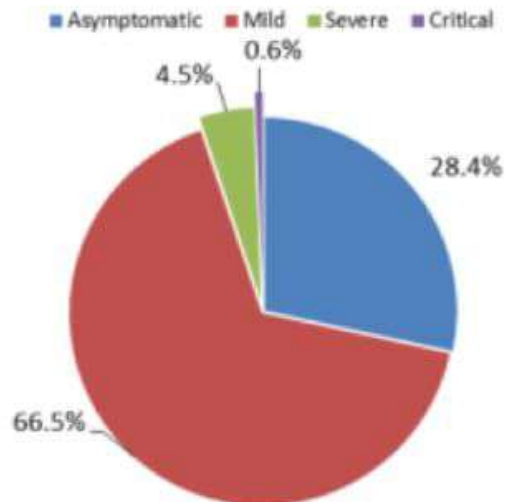

توزيع الحالات حسب المرض (%)
Case distribution by severity (%)