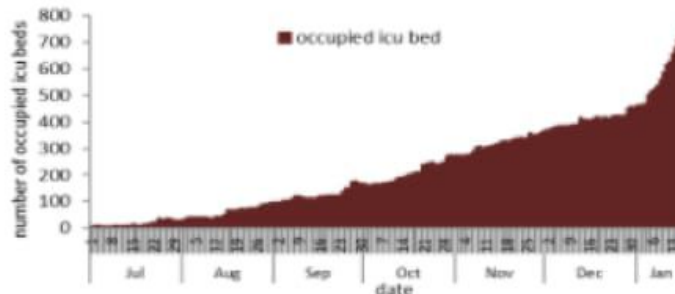

Confirmatory test in past day

3060 By PCR

84 By Antigen rapid test

PCR testing past day

12371 PCR tests

11370 Local PCR tests (Sunday)

1001 Airport PCR tests

- Border PCR tests

Other indicators

365 Duplicate cases in past day

154611 Remission (cumulative)