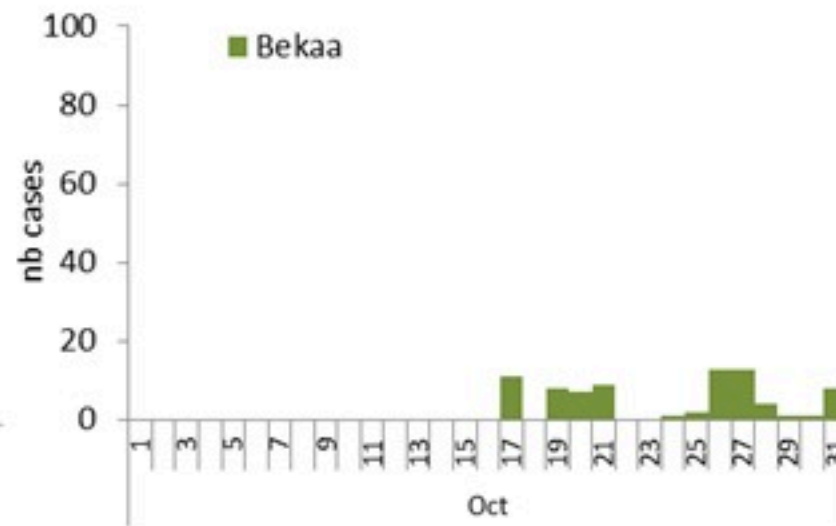

By age group
 (suspected and confirmed cases)

By Outcome
 (suspected and
 confirmed)

Cholera Surveillance Report

01 Nov 2022

Call Center
1787

Epicurves by date of reporting
(suspected and confirmed)

Cholera Surveillance Update

01 Nov 2022

By locality (confirmed)

حسب البلدة (المتبنة)

Caza	Locality	cases	Caza	Locality	cases
Akkar	Akkar Atika	1	Beirut	Mdaouar / Mar Mikhael	1
	Amayer/Ouadi Khaled	1	Jbeil	Amchit	1
	Araqa	1	Jbeil	Jbeil	1
	Bebnine / Abdeh	106	Kesrwan	Aintoura	1
	Beit Haddara	1		Bqaatouta	6
	Berqayel	7		Jounieh Ghadir	3
	Bezbina	1		Jounieh Sarba	4
	Bireh	2	Koura	Rechdibbine	1
	Cheikh Ayache / Abboudieh	3		Aaba	1
	Fneydek	2	Metn	Bikfaya	1
	Halba	5		Mansourieh	1
	Hayssa	1		Zalqa	1
	Hoeuich	3		Daoura/Borj Hammoud	1
	Jdeidat Qaytee	1	Minieh Danieh	Assoun	2
	Kfar Harra	1		Merkebta	2
	Kfar Melki	1		Minieh	8
	Kneisset Hnaider	1		Qattine	1
	Kouachra	1		Rihanieh	33
	Koueikhat	2		Sir Dannieh	1
	Machha	2		Zouk Bhanine	3
	Majdala	2		Aadoua	1
	Memneaa	1	Nabatieh	Zafta	1
	Mhamarah / Nahr Bared	12	Saida	Ghazieh	1
	Miniara	3	Sour	Deir Qanoun Ain	4
	Mqyatea	1	Tripoli	Baddawi	4
	Ouadi Jamous	13		Mina	5
	Qaabrine / Tal Hayat	8		Qobbeh	7
	Qbaiyat	1		Tabbaneh	5
	Qlayat Akkar	3		Zeitoun Tripoli	3
	Qobet Chamra	11		Nouri	1
	Rahbeh	1	West Beqaa	Souayqa	1
	Saadine	4		Kefraya	1
	Tell Abbas Charqui	3	Zahleh	Bar Elias	1
	Zouq Hosnieh	3		Dalhamieh	1
Aley	Aley	1		Haouch Mandra	1
	Hay Selloum/Choueifat	1		Hawch Omara	2
Baabda	Borj Brajneh	2		Majdal Anjar	1
	Hadath	1		Qob Elias	8
Baalbeck	Arsal	23		Raait	8
	Khodr	1		Saadnayel	11
	Tamnine Tahta	8		Zahleh Maalaka	1
	Tamnine Faouqa	1	Zghorta	Mejdalya Zghorta	1
	Younine	1		Miriata	4
			Tallet Zghorta	1	
			Zghorta	2	