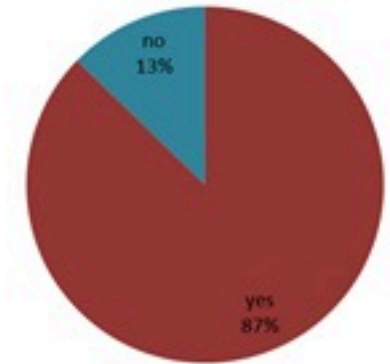

حسب الاستشفاء
(المشبهة والمثبتة)

عدد الاسرة
المستعملة
(للحالات المشبهة
والمثبتة)
89

حسب تطور
الحالة
(المشبهة والمثبتة)

حسب البلدة
(للحالات المثبتة)

Cholera Surveillance Report

01 Nov 2022

Call Center
1787

All cases (suspected and confirmed)		Confirmed Cases past 24 hours		Deaths (confirmed)	
New	Cumulative	New	Cumulative	New	Cumulative
186	1889	10	400	0	17

By Presence
 of Illness
 (suspected and
 confirmed)

By date of report
 (suspected and confirmed)

By Hospital
 Admission
 (suspected and
 confirmed)

**Total occupied
 beds
 (suspected/
 confirmed)**
89

By locality (confirmed cases)