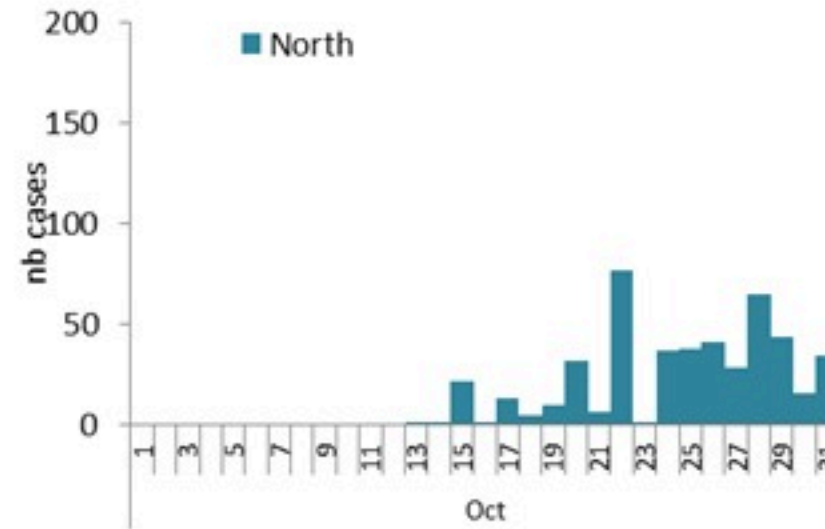

By age group
 (suspected and confirmed cases)

By Outcome
 (suspected and
 confirmed)

Cholera Surveillance Report

01 Nov 2022

Call Center
1787

Epicurves by date of reporting
(suspected and confirmed)

Cholera Surveillance Update

01 Nov 2022

By locality (confirmed)

حسب البلدة (المتبنة)

Caza	Locality	cases	Caza	Locality	cases
Akkar	Akkar Atika	1	Beirut	Mdaouar / Mar Mikhael	1
	Amayer/Ouadi Khaled	1	Jbeil	Amchit	1
	Araqa	1	Jbeil	Jbeil	1
	Bebnine / Abdeh	106	Kesrwan	Aintoura	1
	Beit Haddara	1		Bqaatouta	6
	Berqayel	7		Jounieh Ghadir	3
	Bezbina	1		Jounieh Sarba	4
	Bireh	2	Koura	Rechdibbine	1
	Cheikh Ayache / Abboudieh	3		Aaba	1
	Fneydek	2	Metn	Bikfaya	1
	Halba	5		Mansourieh	1
	Hayssa	1		Zalqa	1
	Hoeuich	3		Daoura/Borj Hammoud	1
	Jdeidat Qaytee	1	Minieh Danieh	Assoun	2
	Kfar Harra	1		Merkebta	2
	Kfar Melki	1		Minieh	8
	Kneisset Hnaider	1		Qattine	1
	Kouachra	1		Rihanieh	33
	Koueikhat	2		Sir Dannieh	1
	Machha	2		Zouk Bhanine	3
	Majdala	2		Aadoua	1
	Memneaa	1	Nabatieh	Zafta	1
	Mhamarah / Nahr Bared	12	Saida	Ghazieh	1
	Miniara	3	Sour	Deir Qanoun Ain	4
	Mqyatea	1	Tripoli	Baddawi	4
	Ouadi Jamous	13		Mina	5
	Qaabrine / Tal Hayat	8		Qobbeh	7
	Qbaiyat	1		Tabbaneh	5
	Qlayat Akkar	3		Zeitoun Tripoli	3
	Qobet Chamra	11		Nouri	1
	Rahbeh	1	West Beqaa	Souayqa	1
	Saadine	4		Kefraya	1
	Tell Abbas Charqui	3	Zahleh	Bar Elias	1
	Zouq Hosnieh	3		Dalhamieh	1
Aley	Aley	1		Haouch Mandra	1
	Hay Selloum/Choueifat	1		Hawch Omara	2
Baabda	Borj Brajneh	2		Majdal Anjar	1
	Hadath	1		Qob Elias	8
Baalbeck	Arsal	23		Raait	8
	Khodr	1		Saadnayel	11
	Tamnine Tahta	8		Zahleh Maalaka	1
	Tamnine Faouqa	1	Zghorta	Mejdalya Zghorta	1
	Younine	1		Miriata	4
			Tallet Zghorta	1	
			Zghorta	2	