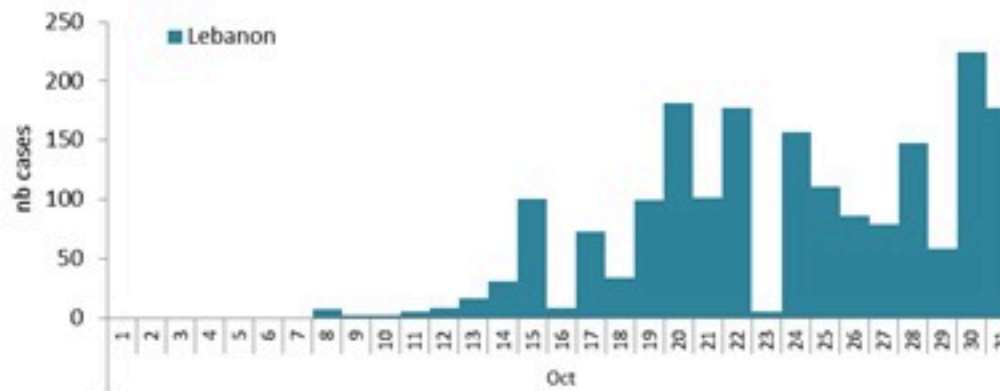

حسب الاستشفاء
(المشبهة والمثبتة)

عدد الاسرة
المستعملة
(للحالات المشبهة
والمثبتة)
89

حسب تطور
الحالة
(المشبهة والمثبتة)

حسب البلدة
(للحالات المثبتة)

Cholera Surveillance Report

01 Nov 2022

Call Center
1787

All cases (suspected and confirmed)		Confirmed Cases past 24 hours		Deaths (confirmed)	
New	Cumulative	New	Cumulative	New	Cumulative
186	1889	10	400	0	17

By Presence
 of Illness
 (suspected and
 confirmed)

By date of report
 (suspected and confirmed)

By Hospital
 Admission
 (suspected and
 confirmed)

**Total occupied
 beds
 (suspected/
 confirmed)**
89

By locality (confirmed cases)