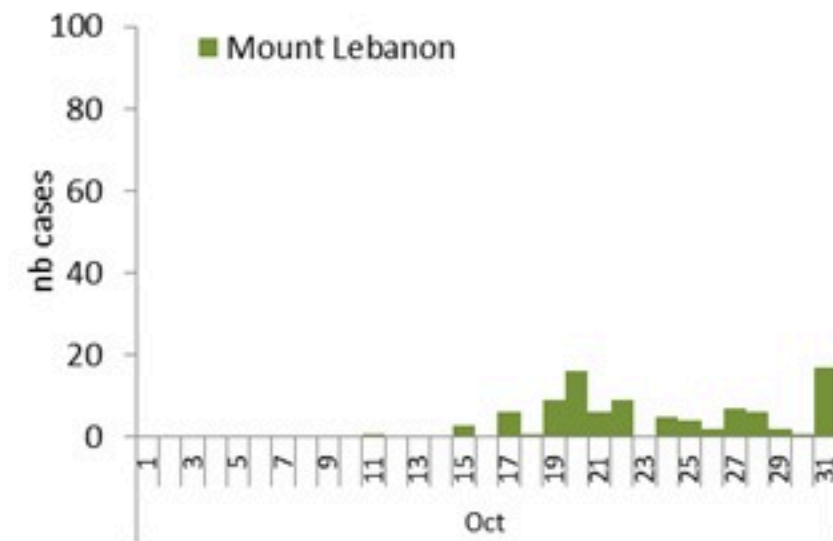

By age group
 (suspected and confirmed cases)

By Outcome
 (suspected and
 confirmed)

Cholera Surveillance Report

01 Nov 2022

Call Center
1787

Epicurves by date of reporting
(suspected and confirmed)

Cholera Surveillance Update