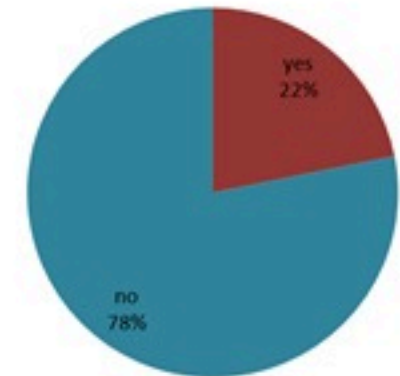

حسب الاستشفاء
(المشبهة والمثبتة)

عدد الاسرة
المستعملة
(للحالات المشبهة
والمثبتة)
89

حسب تطور
الحالة
(المشبهة والمثبتة)

حسب البلدة
(للحالات المثبتة)

Cholera Surveillance Report

01 Nov 2022

Call Center
1787

All cases (suspected and confirmed)		Confirmed Cases past 24 hours		Deaths (confirmed)	
New	Cumulative	New	Cumulative	New	Cumulative
186	1889	10	400	0	17

By Presence
 of Illness
 (suspected and
 confirmed)

By date of report
 (suspected and confirmed)

By Hospital
 Admission
 (suspected and
 confirmed)

**Total occupied
 beds
 (suspected/
 confirmed)**
89

By locality (confirmed cases)