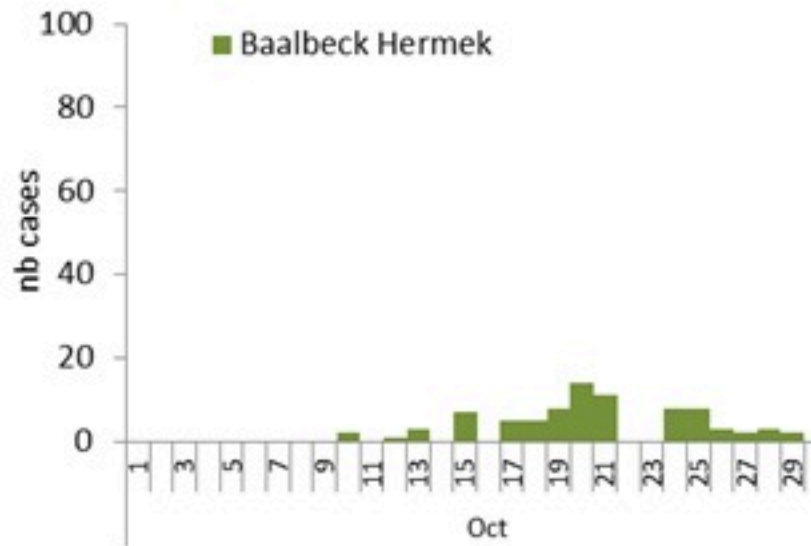

By age group
 (suspected and confirmed cases)

By Outcome
 (suspected and
 confirmed)

Cholera Surveillance Report

01 Nov 2022

Call Center
1787

Epicurves by date of reporting
(suspected and confirmed)

Cholera Surveillance Update