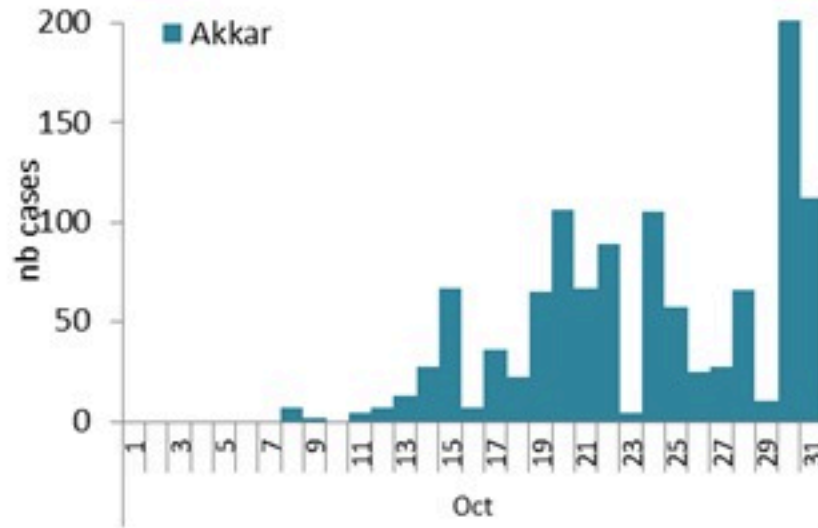

By age group
 (suspected and confirmed cases)

By Outcome
 (suspected and
 confirmed)

Cholera Surveillance Report

01 Nov 2022

Call Center
1787

Epicurves by date of reporting
(suspected and confirmed)

Cholera Surveillance Update

01 Nov 2022

By locality (confirmed)

حسب البلدة (المتبنة)

Caza	Locality	cases	Caza	Locality	cases
Akkar	Akkar Atika	1	Beirut	Mdaouar / Mar Mikhael	1
	Amayer/Ouadi Khaled	1	Jbeil	Amchit	1
	Araqa	1	Jbeil	Jbeil	1
	Bebnine / Abdeh	106	Kesrwan	Aintoura	1
	Beit Haddara	1		Bqaatouta	6
	Berqayel	7		Jounieh Ghadir	3
	Bezbina	1		Jounieh Sarba	4
	Bireh	2	Koura	Rechdibbine	1
	Cheikh Ayache / Abboudieh	3		Aaba	1
	Fneydek	2	Metn	Bikfaya	1
	Halba	5		Mansourieh	1
	Hayssa	1		Zalqa	1
	Hoeuich	3		Daoura/Borj Hammoud	1
	Jdeidat Qaytee	1	Minieh Danieh	Assoun	2
	Kfar Harra	1		Merkebta	2
	Kfar Melki	1		Minieh	8
	Kneisset Hnaider	1		Qattine	1
	Kouachra	1		Rihanieh	33
	Koueikhat	2		Sir Dannieh	1
	Machha	2		Zouk Bhanine	3
	Majdala	2		Aadoua	1
	Memneaa	1	Nabatieh	Zafta	1
	Mhamarah / Nahr Bared	12	Saida	Ghazieh	1
	Miniara	3	Sour	Deir Qanoun Ain	4
	Mqyatea	1	Tripoli	Baddawi	4
	Ouadi Jamous	13		Mina	5
	Qaabrine / Tal Hayat	8		Qobbeh	7
	Qbaiyat	1		Tabbaneh	5
	Qlayat Akkar	3		Zeitoun Tripoli	3
	Qobet Chamra	11		Nouri	1
	Rahbeh	1	West Beqaa	Souayqa	1
	Saadine	4		Kefraya	1
	Tell Abbas Charqui	3	Zahleh	Bar Elias	1
	Zouq Hosnieh	3		Dalhamieh	1
Aley	Aley	1		Haouch Mandra	1
	Hay Selloum/Choueifat	1		Hawch Omara	2
Baabda	Borj Brajneh	2		Majdal Anjar	1
	Hadath	1		Qob Elias	8
Baalbeck	Arsal	23		Raait	8
	Khodr	1		Saadnayel	11
	Tamnine Tahta	8		Zahleh Maalaka	1
	Tamnine Faouqa	1	Zghorta	Mejdalya Zghorta	1
	Younine	1		Miriata	4
			Tallet Zghorta	1	
			Zghorta	2	