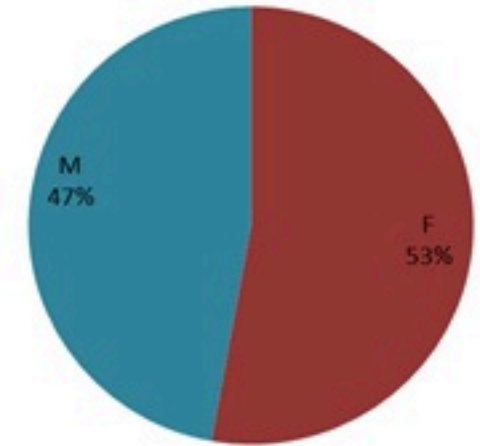

حسب تاريخ الإبلاغ
(للحالات المثبتة والمتبنة)

استعمال الاسرة الاستشفائية
(للحالات المثبتة والمتبنة)

حسب الفئة العمرية
(للحالات المشبهة والمتبنة)

حسب البلدة
(للحالات المثبتة)

Cholera Surveillance Report

10 Dec 2022

Call Centers
 1760 (Red Cross)
 1787 (MOPH)

All cases (suspected and confirmed)		Confirmed Cases		Deaths (confirmed)	
New (past 24 h)	Cumulative	New (past 24 h)	Cumulative	New	Cumulative
23	5128	1	658	0	23

By Sex
(suspected and confirmed)

Occupied hospital beds
(suspected and confirmed)

By date of report
(suspected and confirmed)

By Hospital Admission
(suspected and confirmed)

By locality (confirmed cases)

By age group
(suspected and confirmed cases)