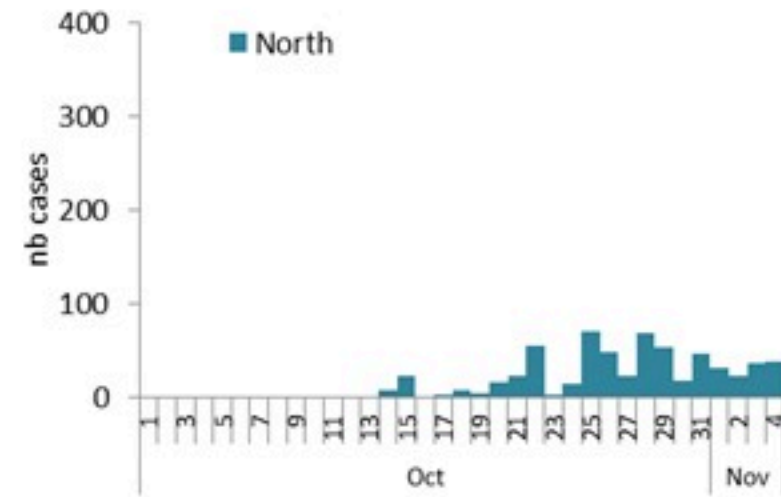

Cholera Surveillance Report

05 Nov 2022

Epicurves by date of reporting by province
(suspected and confirmed)