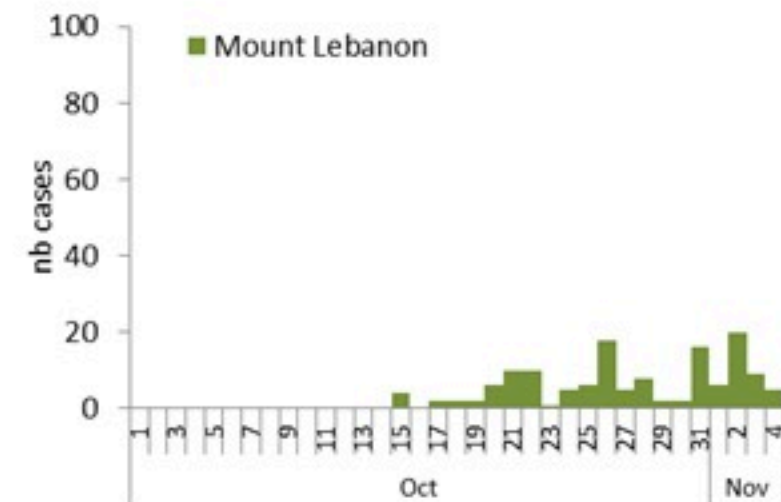

By age group
(suspected and confirmed cases)

By Outcome
(suspected and confirmed)

Cholera Surveillance Report

05 Nov 2022

Epicurves by date of reporting by province
(suspected and confirmed)

Cholera Surveillance Update