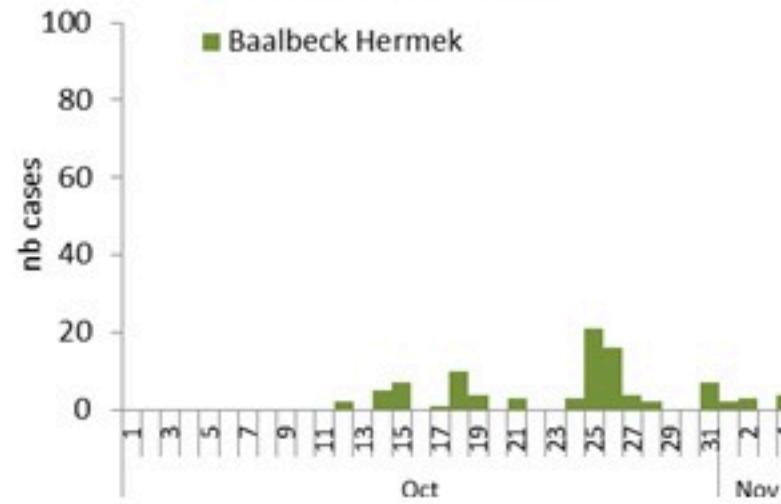

By age group
(suspected and confirmed cases)

By Outcome
(suspected and confirmed)

Cholera Surveillance Report

05 Nov 2022

Epicurves by date of reporting by province
(suspected and confirmed)

Cholera Surveillance Update