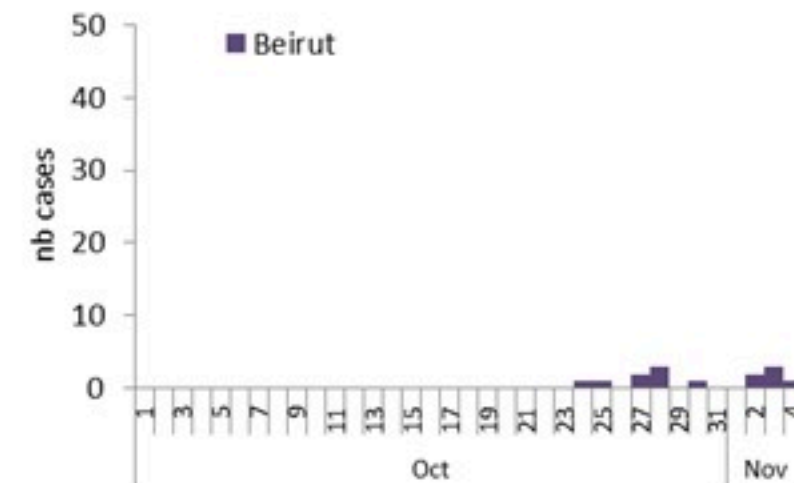

By age group
(suspected and confirmed cases)

By Outcome
(suspected and confirmed)

Cholera Surveillance Report

05 Nov 2022

Epicurves by date of reporting by province
(suspected and confirmed)

Cholera Surveillance Update