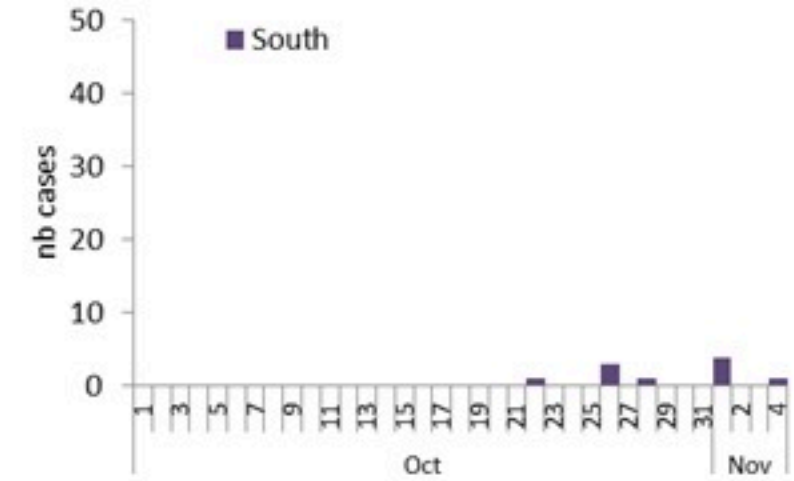

By age group
(suspected and confirmed cases)

By Outcome
(suspected and confirmed)

Cholera Surveillance Report

05 Nov 2022

Epicurves by date of reporting by province
(suspected and confirmed)

Cholera Surveillance Update