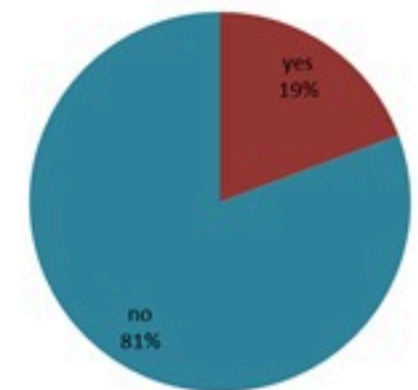

Cholera Surveillance Report

05 Nov 2022

Call Centers
 1760 (Red Cross)
 1787 (MOPH)

All cases (suspected and confirmed)		Confirmed Cases		Deaths (confirmed)	
New (past 24 h)	Cumulative	New (past 24 h)	Cumulative	New	Cumulative
78	2602	10	426	0	18

By Presence of Illness
(suspected and confirmed)

By date of report
(suspected and confirmed)

By Hospital Admission
(suspected and confirmed)

**Total occupied beds
(suspected/confirmed)**
83

By locality (confirmed cases)