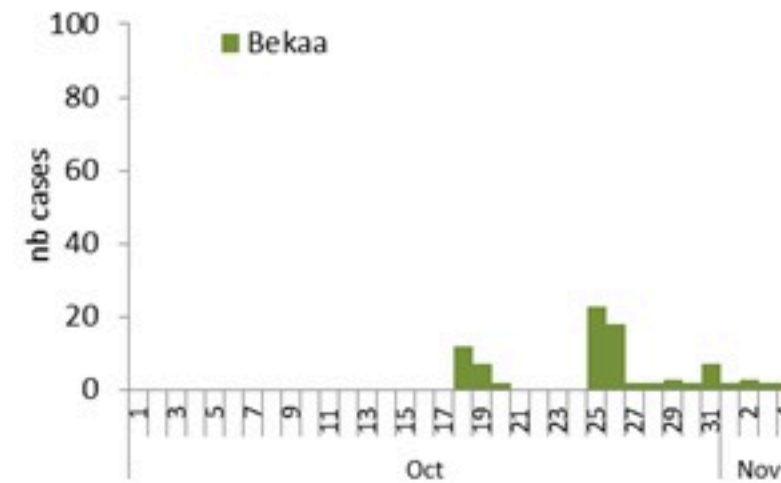

By age group
(suspected and confirmed cases)

By Outcome
(suspected and confirmed)

Cholera Surveillance Report

05 Nov 2022

Epicurves by date of reporting by province
(suspected and confirmed)

Cholera Surveillance Update