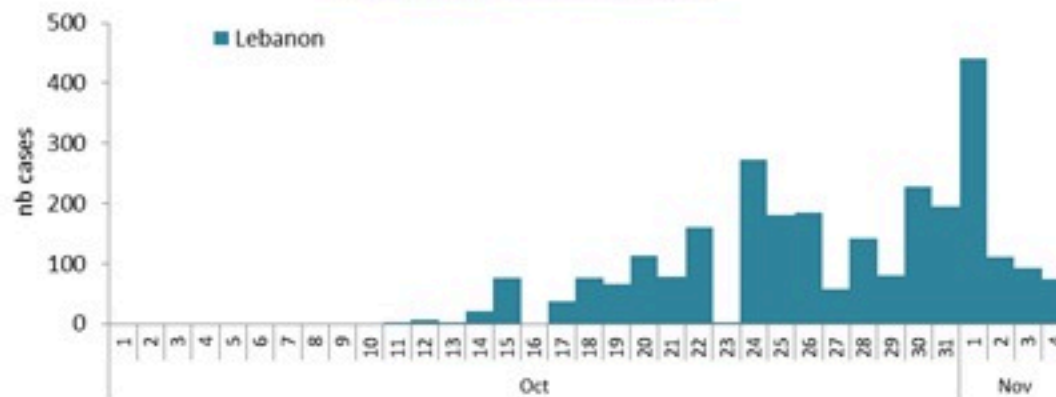

Cholera Surveillance Report

05 Nov 2022

Call Centers
 1760 (Red Cross)
 1787 (MOPH)

All cases (suspected and confirmed)		Confirmed Cases		Deaths (confirmed)	
New (past 24 h)	Cumulative	New (past 24 h)	Cumulative	New	Cumulative
78	2602	10	426	0	18

By Presence of Illness
(suspected and confirmed)

By date of report
(suspected and confirmed)

By Hospital Admission
(suspected and confirmed)

**Total occupied beds
(suspected/confirmed)**
83

By locality (confirmed cases)