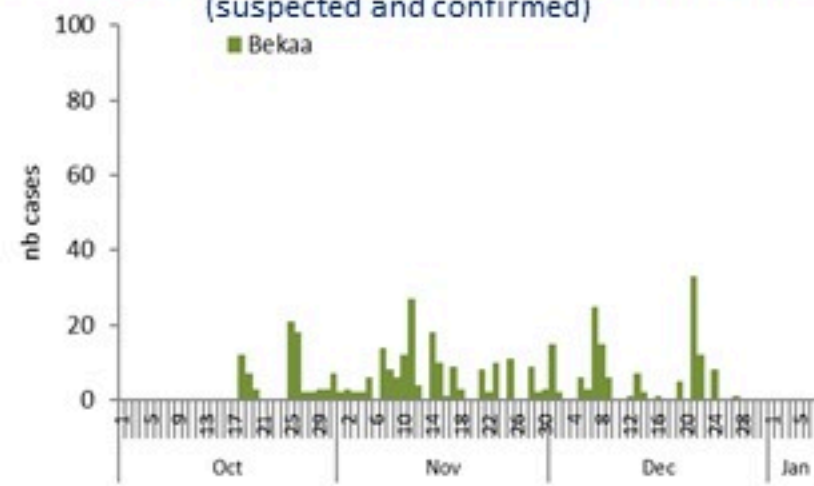

By Sex
(suspected and confirmed)

Occupied hospital beds
(suspected and confirmed)

By date of report
(suspected and confirmed)

By Hospital Admission
(suspected and confirmed)

By locality (confirmed cases)

By age group
(suspected and confirmed cases)

By Outcome
(suspected and confirmed)

9 Jan 2023

Enicurves by date of reporting by province

(suspected and confirmed)

Cholera Surveillance Update

9 Jan 2023

4

Cumulative Attack Rate per 100,000 (suspected and confirmed)