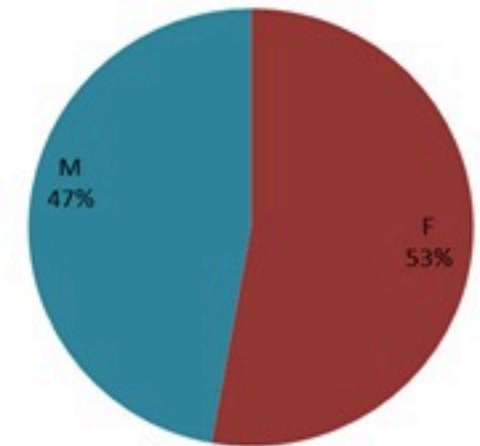

حسب الاستشفاء
(المشبهة والمتبنة)

حسب تطور
الحالة
(المشبهة والمتبنة)

Cholera Surveillance Report

9 Jan 2023

Call Centers
 1760 (Red Cross)
 1787 (MOPH)

All cases (suspected and confirmed)		Confirmed Cases		Deaths (confirmed)	
New (past 24 h)	Cumulative	New (past 24 h)	Cumulative	New	Cumulative
1	5942	0	671	0	23

By Sex
(suspected and confirmed)

Occupied hospital beds
(suspected and confirmed)

By date of report
(suspected and confirmed)

By Hospital Admission
(suspected and confirmed)

By locality (confirmed cases)

By age group
(suspected and confirmed cases)