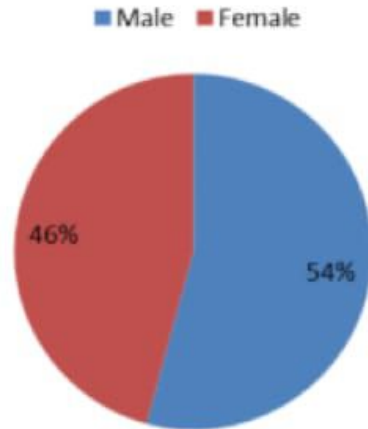

توزيع الحالات حسب الجنس
Case distribution by gender (%)