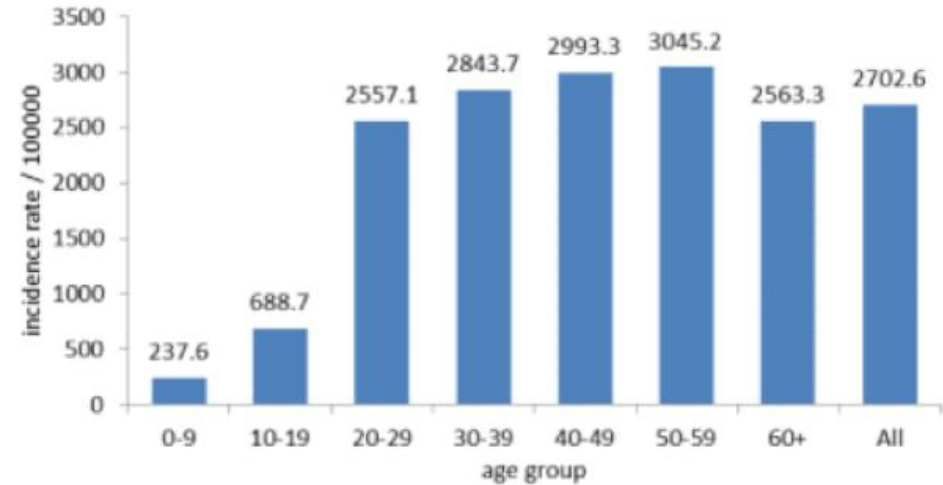

نسبة الحدوث حسب العمر والاسبوع (لكل مئة الف نسمة)
Age specific incidence rate by age group and week (/100000)

نسب الحدوث التراكمية حسب الفئة العمرية (لكل مئة الف نسمة)
Age-specific cumulative incidence rate (/100000)