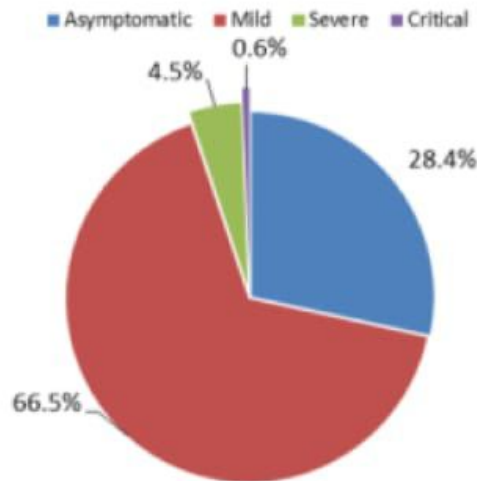

توزيع الحالات حسب المرض (%)
Case distribution by severity (%)