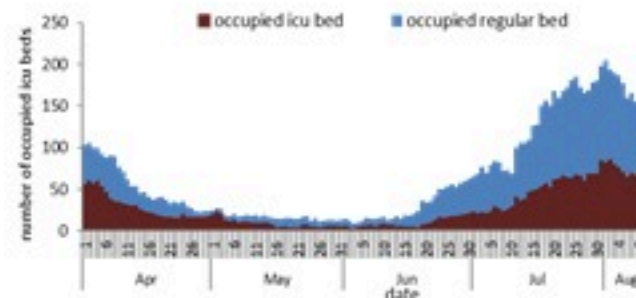

عدد الجرعات حسب اليوم

التلقيح ضد الكوفيد
19 نحو مناعة
المجتمع
(المصدر: قاعدة
بيانات Impact)

* نسبة من مجموع متلقي الجرعة الثانية

التلقيح	ليوم امس	التراكمي	التغطية (12y+)
المسجلين	581	3852534	70.7%
الجرعة (1)	615	2714294	49.8%
الجرعة (2)	557	2389603	43.8%
الجرعة (3)	874	631398	26.4%*

12 August 2022

COVID-19 surveillance

The report will focus in severe cases.

In past 7 days, 81 new admissions were reported (1.5/100000), and 23 deaths (0.43/100000). The ICU COVID-19 occupancy was 38% (75 beds over 197).

The PCR local positivity rate was 19.8%. The community transmission is at level 4.

COVID-19 hospital daily bed occupancy

COVID-19 PCR positivity rate

COVID-19 daily deaths

	Past 7 days	Past 14 days
New hospital admission	81	193
Admission rate /100000	1.5	3.6
New deaths	23	40
Mortality rate /100000	0.43	0.75
PCR positivity rate %	19.8%	21.7%
Local Incidence rate /100000	205	465
Testing rate /100000	983	2032
All admissions	Past day	% Occupancy
Occupied beds	185	36%
Occupied ICU beds	75 (11)	38%
New	Past day	Cumulative
New deaths	5	10566
New cases (average past 7 days)	1555	1194341
Hot line	Past day	Cumulative
1787 (1)	188	434974
1214	493	748733

COVID-19 Vaccination (source: Impact database)

Number of doses: daily and cumulative

	Past day	Cumulative	Coverage (12y+)
Registered	581	3852534	70.7%
1 st dose	615	2714294	49.8%
2 nd dose	557	2389603	43.8%
3 rd dose	874	631398	26.4%*