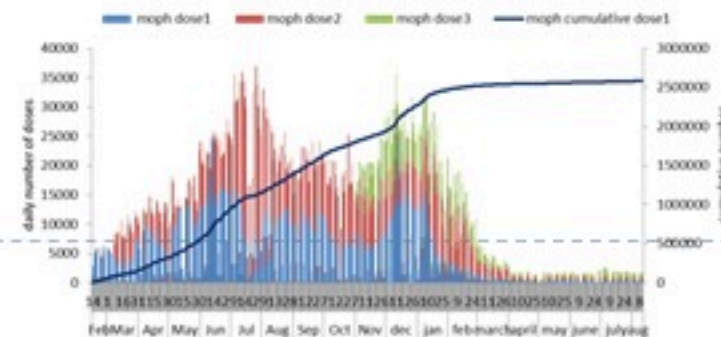

The PCR local positivity rate was 19.8%. The community transmission is at level 4.

COVID-19 hospital daily bed occupancy

COVID-19 PCR positivity rate

COVID-19 daily deaths

	Past 7 days	Past 14 days
New hospital admission	81	193
Admission rate /100000	1.5	3.6
New deaths	23	40
Mortality rate /100000	0.43	0.75
PCR positivity rate %	19.8%	21.7%
Local Incidence rate /100000	205	465
Testing rate /100000	983	2032
All admissions	Past day	% Occupancy
Occupied beds	185	36%
Occupied ICU beds	75 (11)	38%
New	Past day	Cumulative
New deaths	5	10566
New cases (average past 7 days)	1555	1194341
Hot line	Past day	Cumulative
1787 (1)	188	434974
1214	493	748733

COVID-19 Vaccination (source: Impact database)

Number of doses: daily and cumulative

	Past day	Cumulative	Coverage (12y+)
Registered	581	3852534	70.7%
1 st dose	615	2714294	49.8%
2 nd dose	557	2389603	43.8%
3 rd dose	874	631398	26.4%*