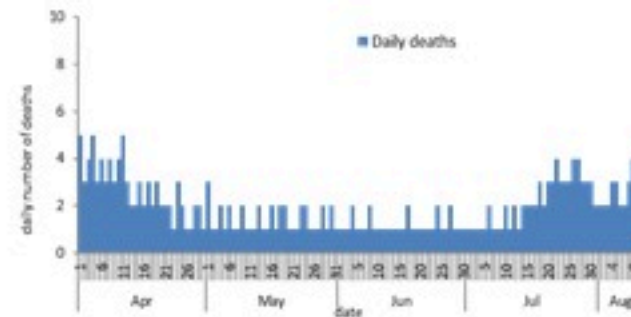

The PCR local positivity rate was 19.8%. The community transmission is at level 4.

COVID-19 hospital daily bed occupancy

COVID-19 PCR positivity rate

COVID-19 daily deaths

	Past 7 days	Past 14 days
New hospital admission	81	193
Admission rate /100000	1.5	3.6
New deaths	23	40
Mortality rate /100000	0.43	0.75
PCR positivity rate %	19.8%	21.7%
Local Incidence rate /100000	205	465
Testing rate /100000	983	2032
All admissions	Past day	% Occupancy
Occupied beds	185	36%
Occupied ICU beds	75 (11)	38%
New	Past day	Cumulative
New deaths	5	10566
New cases (average past 7 days)	1555	1194341
Hot line	Past day	Cumulative
1787 (1)	188	434974
1214	493	748733

COVID-19 Vaccination (source: Impact database)

Number of doses: daily and cumulative

	Past day	Cumulative	Coverage (12y+)
Registered	581	3852534	70.7%
1 st dose	615	2714294	49.8%
2 nd dose	557	2389603	43.8%
3 rd dose	874	631398	26.4%*