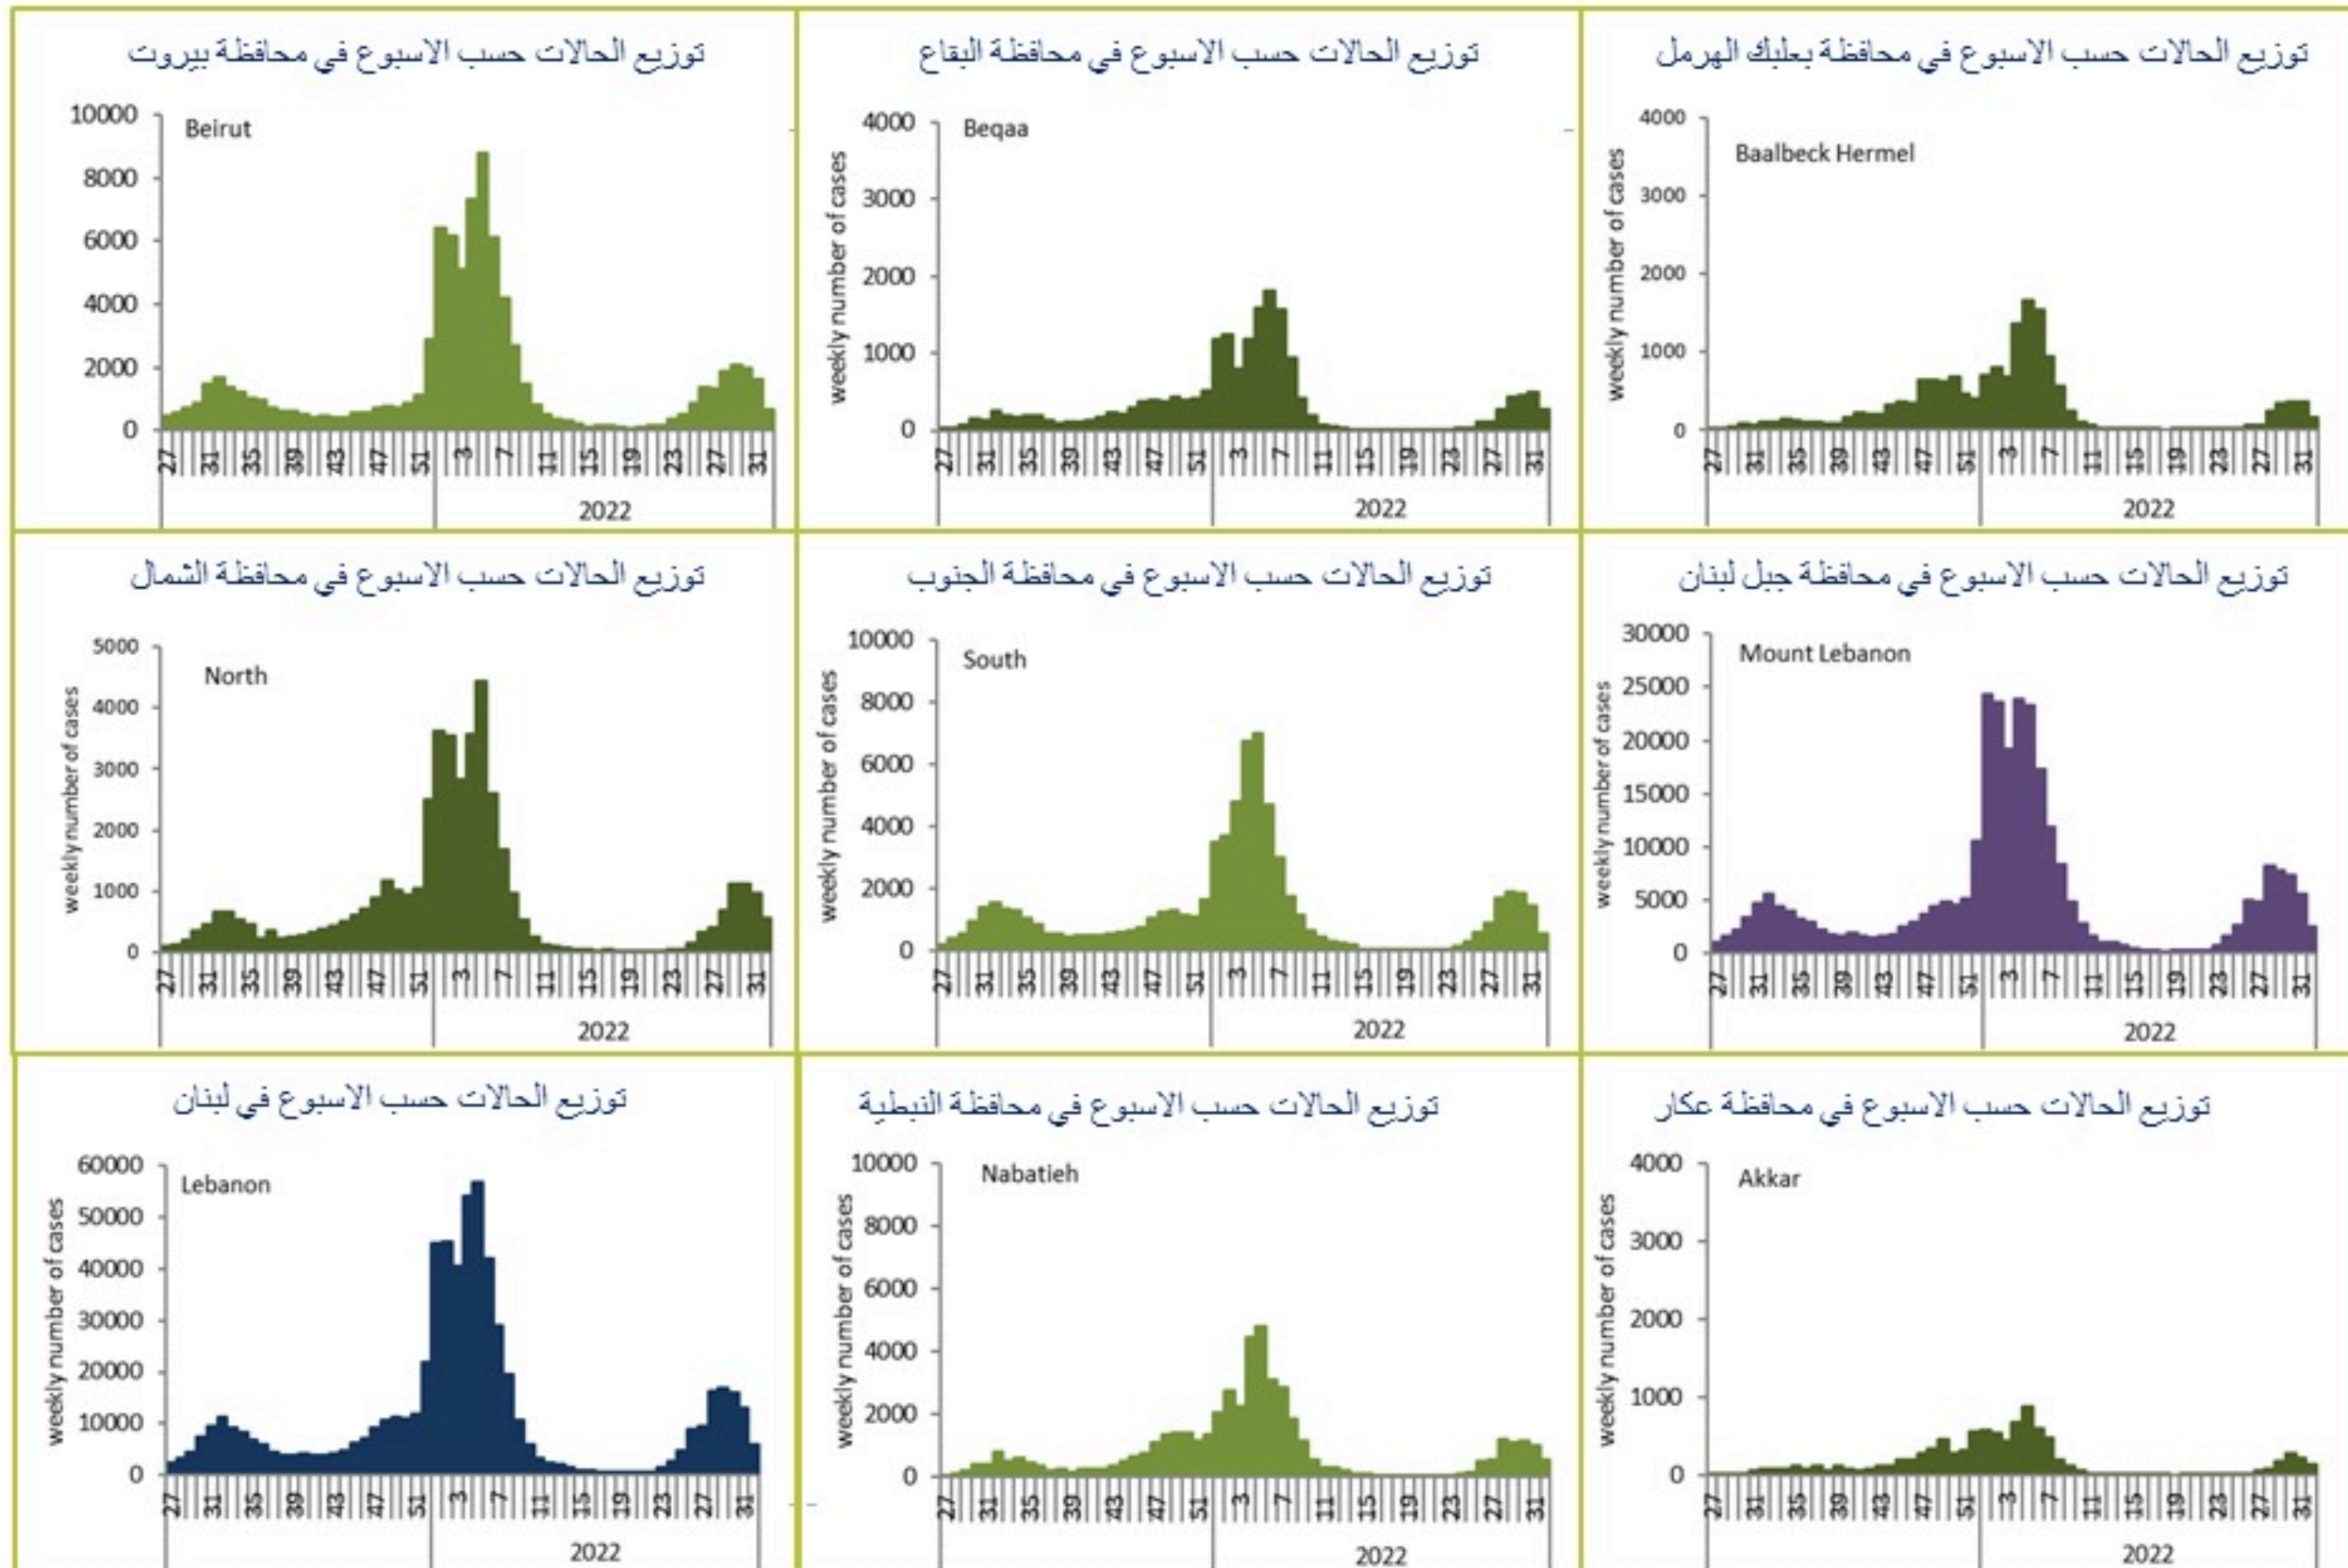

Caza	نسبة الوفيات / Mortality rate /		نسبة الحدوث / Incidence rate /		للايام 14 الاخيره / Past 14 days /		للايام 7 الاخيره / Past 7 days /		التراكمي / Cumulative							التقصاء
	للايام 14 الاخيره / Past 14 days	التراكمي / Cumulative	للايام 14 الاخيره / Past 14 days	التراكمي / Cumulative	الوفيات / Deaths	الحالات / Cases	الوفيات / Deaths	الحالات / Cases	التشفاء / Remission	التشفاء الزمني / Time remission	التشفاء المخبري / Lab-remission	عبر الولاية / Local	الولاية / Travel	الوفيات / Deaths	الحالات / Cases	
	/100000	/100000	/100000	/100000												
Beirut	0.41	225	604	27639	2	2,934	0	1,311	125,316	125,154	162	133,251	1,109	1,096	134,360	بيروت
Baabda	0.61	192	624	27612	4	4,105	3	1,762	168,941	168,862	79	181,034	667	1,265	181,701	بعبدا
Metn	1.26	169	503	22496	8	3,198	5	1,402	133,321	133,187	134	142,448	538	1,072	142,986	المتن
Chouf	0.95	210	279	18716	2	586	0	259	37,384	37,360	24	39,079	166	440	39,245	الشوف
Aleyh	0.00	283	753	38045	0	1,324	0	606	62,882	62,860	22	66,549	347	497	66,896	عاليه
Kesrwan	0.93	243	565	30571	2	1,216	1	500	61,589	61,518	71	65,495	250	522	65,745	كسروان
Jbeil	0.00	189	372	25059	0	408	0	197	26,141	26,093	48	27,389	92	207	27,481	جبيل
Tripoli	0.59	259	275	11750	2	936	1	479	37,063	37,043	20	39,676	275	879	39,951	طرابلس
Koura	0.00	173	435	20423	0	325	0	137	14,336	14,325	11	15,182	88	129	15,270	الكوره
Zghorta	0.00	239	383	22241	0	293	0	139	16,153	16,099	54	16,926	87	183	17,013	زعرنا
Batroun	1.82	151	409	18805	1	225	1	105	9,759	9,745	14	10,321	27	83	10,348	البترون
Akkar	0.32	167	151	8026	1	474	1	206	23,726	23,673	53	25,075	84	523	25,159	عكار
Becharreh	0.00	127	173	8676	0	45	0	25	2,125	2,068	57	2,258	5	33	2,263	بشري
Minieh Danieh	0.00	103	79	5061	0	169	0	81	10,319	10,303	16	10,801	64	222	10,865	المنية الضنية
Zahleh	0.00	294	341	18567	0	748	0	368	38,636	38,608	28	40,596	173	646	40,769	زحلة
West Bekaa	0.00	199	194	13825	0	195	0	89	13,263	13,260	3	13,804	61	200	13,865	البقاع الغربي
Baalbeck	1.40	241	224	15350	4	638	2	293	41,656	41,644	12	43,631	129	686	43,760	بعلبك
Hermel	0.00	176	49	7658	0	32	0	19	4,808	4,808		4,973	19	115	4,992	الهرمل
Rashaya	0.00	178	54	10279	0	22	0	8	4,038	4,037	1	4,141	15	72	4,156	راشيا
Saida	2.15	182	411	17648	7	1,342	4	548	53,548	53,534	14	57,232	325	595	57,557	صيدا
Sour	0.87	134	413	20106	3	1,421	3	556	65,091	65,072	19	68,662	468	460	69,130	صور
Jezzine	0.00	138	225	15089	0	72	0	33	4,590	4,586	4	4,813	11	44	4,824	جزين
Nabatieh	2.12	203	911	34822	3	1,288	2	630	45,867	45,859	8	49,014	229	287	49,243	النبطية
Bint Jbeil	0.00	203	552	27094	0	443	0	216	20,460	20,456	4	21,628	132	163	21,760	بنت جبيل
Marjeoun	1.59	137	250	17374	1	157	0	67	10,418	10,415	3	10,858	39	86	10,897	مرجعيون
Hasbaya	0.00	205	218	12167	0	65	0	23	3,428	3,428		3,548	72	61	3,620	حاصبيا
Unspecified					0	2,060	0	832	84,236	84,234	2	74,053	16,432	0	90,485	غير التحق
Lebanon	0.75	199	465	22462	40	24,721	23	10,891	1,119,094	1,118,231	863	1,172,437	21,904	10,566	1,194,341	لبنان