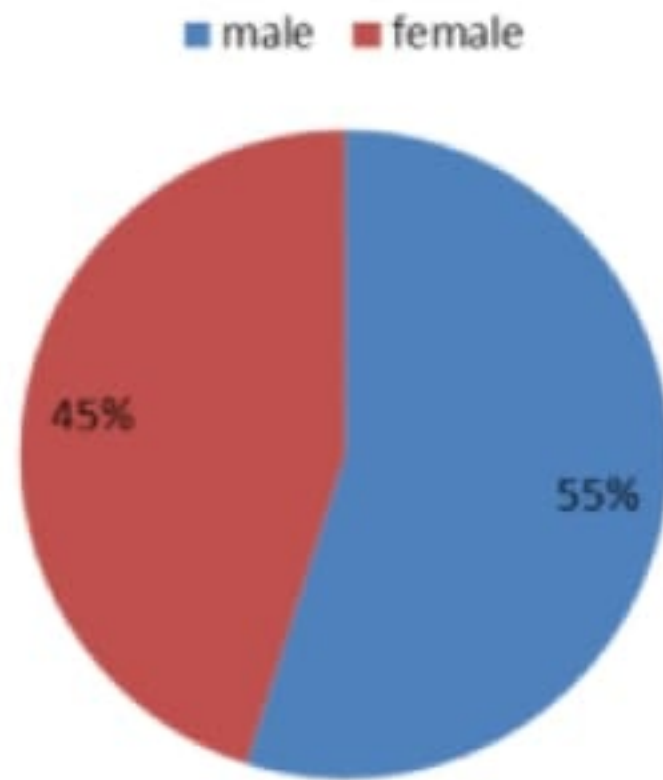

توزيع الحالات حسب الجنس
Case distribution by gender (%)