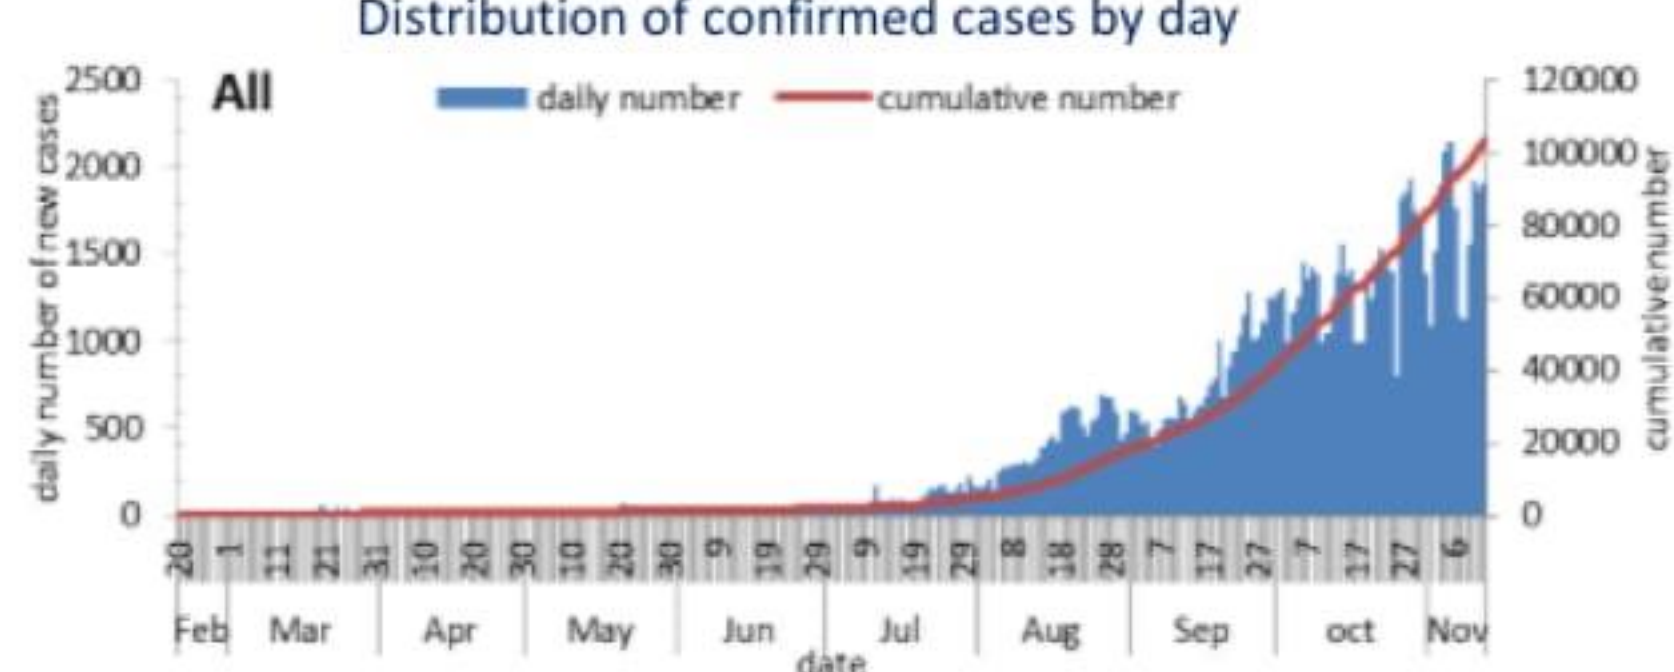

Distribution of confirmed cases by day