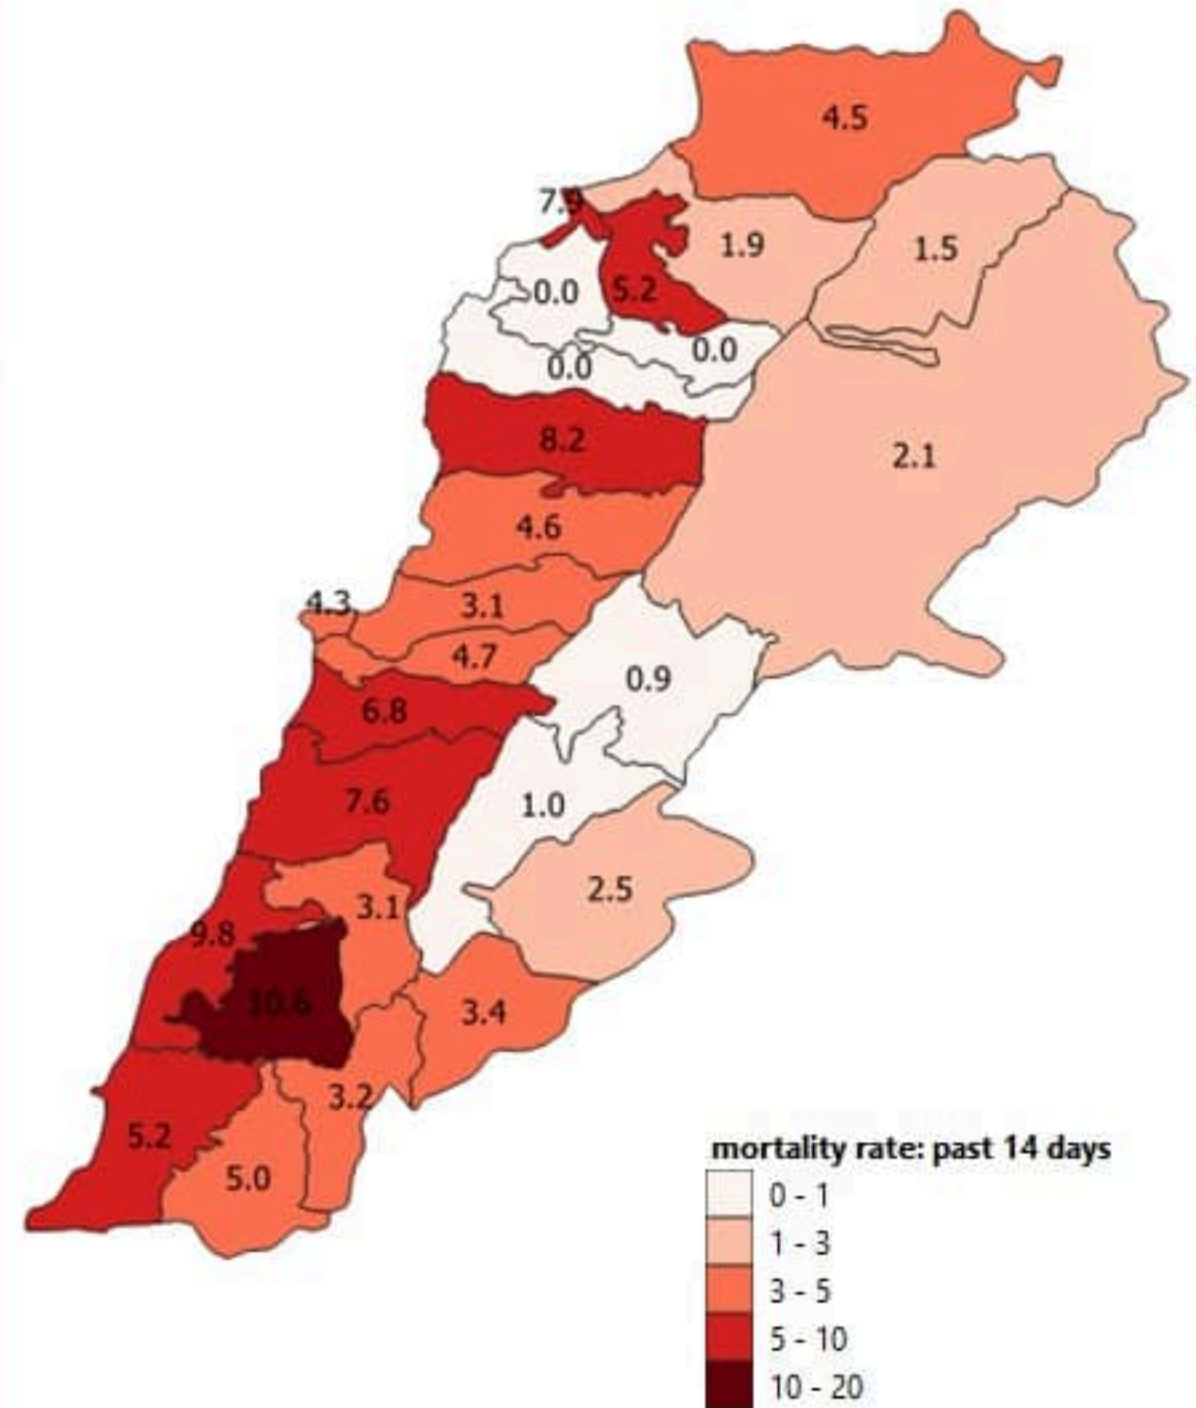

نسب الوفيات لـ 14 الايام الماضية لكل مئة الف نسمة
14-day mortality rate /100000