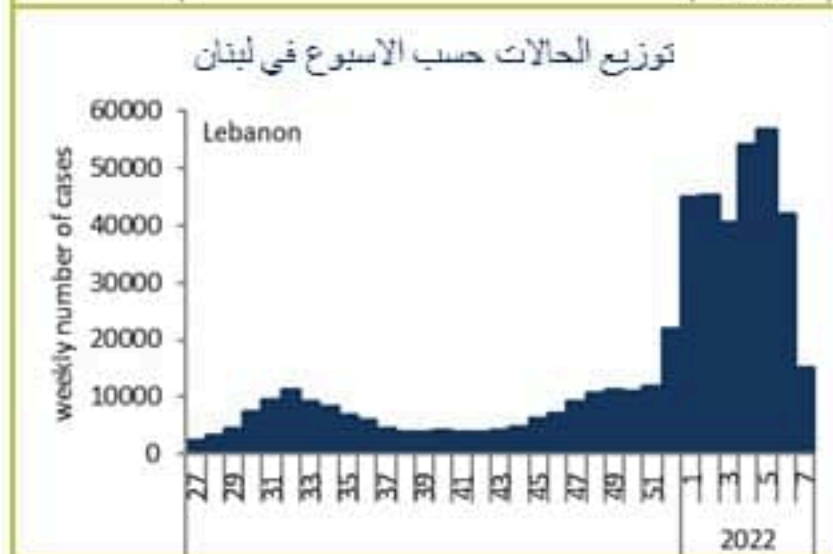

caza	نسبة الوفيات / Mortality rate		نسبة الحدوث / Incidence rate		Past day / يوم امس				Cumulative / التراكمي						القضاء
	لتايام 14 الأخيره / Past 14 days	التراكمي / Cumulative	لتايام 14 الأخيره / Past 14 days	التراكمي / Cumulative	حير الوافده Local /	الوافده / Travel	الوفيات / Deaths	الحالات / Cases	الشفاء / Remission	الشفاء الزمني / Time remission	حير الوافده Local	الوافده / Travel	الوفيات / Deaths	الحالات / Cases	
	/100000	/100000	/100000	/100000											
Beirut	4.32	208	2576	23065	758	0	1	758	82,269	82,107	111,019	1,103	1,011	112,122	بيروت
Baabda	4.71	181	2038	23733	793	0	1	793	120,685	120,606	155,515	659	1,190	156,174	بعبدا
Metn	3.15	158	1448	18688	651	0	1	651	96,802	96,668	118,250	530	1,002	118,780	المتن
Chouf	7.63	194	1056	17037	127	0	2	127	30,281	30,257	35,558	165	407	35,723	الشوف
Aleyh	6.82	261	2679	33704	283	0	1	283	47,006	46,984	58,918	345	459	59,263	حاليه
Kesrwan	4.65	221	2072	25990	275	0	1	275	45,209	45,138	55,648	245	475	55,893	كسروان
Jbeil	8.21	177	1372	21809	135	0	0	135	19,998	19,950	23,826	91	194	23,917	جبيل
Tripoli	7.94	243	865	10786	111	0	1	111	29,660	29,640	36,404	270	825	36,674	طرابلس
Koura	0.00	170	1503	18179	50	0	0	50	10,889	10,878	13,504	88	127	13,592	الكوره
Zghorta	5.23	229	1170	20298	35	0	0	35	13,251	13,197	15,441	86	175	15,527	زعرتا
Batroun	0.00	149	1112	16481	38	0	0	38	7,675	7,661	9,042	27	82	9,069	البترون
Akkar	4.47	158	433	7486	95	0	0	95	20,149	20,096	23,385	84	496	23,469	عكار
Becharreh	0.00	127	303	7771	5	0	0	5	1,839	1,782	2,022	5	33	2,027	بشري
Minieh Danieh	1.86	101	252	4789	33	0	0	33	8,708	8,692	10,220	61	217	10,281	المنية الضبية
Zahleh	0.91	291	1041	16992	163	0	0	163	32,704	32,676	37,138	173	639	37,311	زحلة
West Bekaa	1.00	191	1117	12686	83	0	0	83	10,565	10,562	12,662	61	192	12,723	البقاع الغربي
Baalbeck	2.10	230	880	14296	157	0	3	157	35,124	35,112	40,628	129	657	40,757	بعلبك
Hermel	1.53	175	535	7391	25	0	0	25	4,017	4,017	4,799	19	114	4,818	الهرمل
Rashaya	2.47	176	237	9787	6	0	0	6	3,693	3,692	3,942	15	71	3,957	راشيا
Saida	9.81	167	1357	15510	265	0	3	265	39,090	39,076	50,263	320	544	50,583	صيدا
Sour	5.24	123	1387	17445	175	0	5	175	47,004	46,985	59,518	463	422	59,981	صور
Jezzine	3.13	125	863	13616	9	0	0	9	3,786	3,782	4,342	11	40	4,353	جزين
Nabatieh	10.61	180	2807	29413	286	0	0	286	31,913	31,905	41,370	224	254	41,594	النبطية
Bint Jbeil	4.98	188	2477	23018	180	0	0	180	14,028	14,024	18,364	123	151	18,487	بنت جبيل
Marjeoun	3.19	118	1499	15252	54	0	0	54	7,559	7,556	9,527	39	74	9,566	مرجعيون
Hasbaya	3.36	195	575	11158	6	0	0	6	2,958	2,958	3,250	70	58	3,320	حاصبيا
Unspecified					283	130	0	413	57,100	57,098	59,996	15,252	0	75,248	قيد التحقق
Lebanon	4.74	186	1626	19469	5081	130	19	5211	823962	823099	1014551	20658	9909	1035209	لبنان