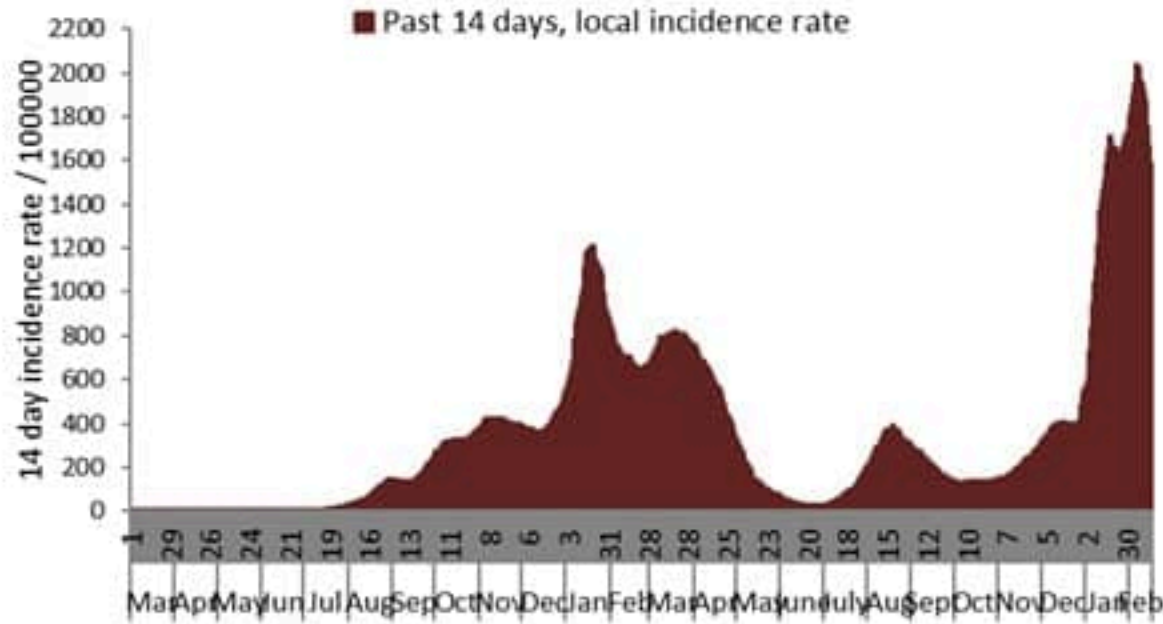

نسبة الحالات الجديدة لكل مئة الف نسمة خلال 14 يوم السابقة
Incidence rate for the 14 days (/100000)