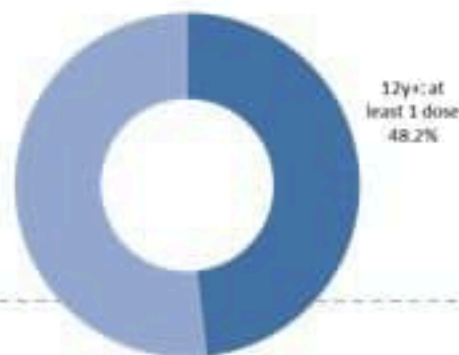

استكمال أسرة كوفيد في المستشفيات حسب اليوم

COVID-19 Vaccination (source: Impact database)

Number of doses: daily and cumulative

	Past day	Cumulative	Coverage (over population 12y+)
Registered	2020	3716355	68.2%
1 st dose	2247	2625084	48.2%
2 nd dose	7735	2241752	41.1%
3 rd dose	3809	499660	22.3%*

* Percentage over recipients of 2nd dose
1st dose vaccination coverage

Cases	Past Day	Cumulative
Confirmed cases	5211	1035209
Confirmed local cases	5081	1014551
Confirmed imported	130	20658
Deaths	19	9909
Remission	-	823962