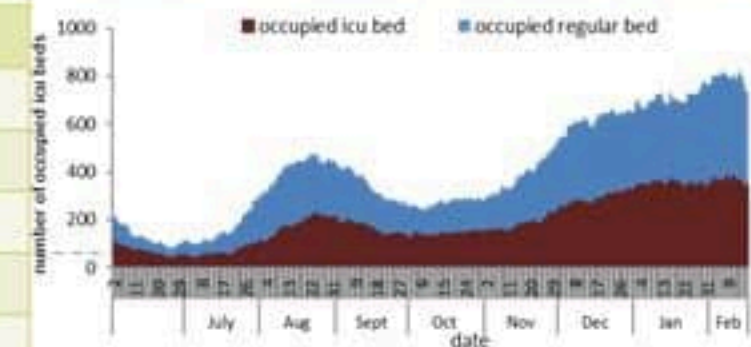

COVID 19 hospital bed occupancy per day