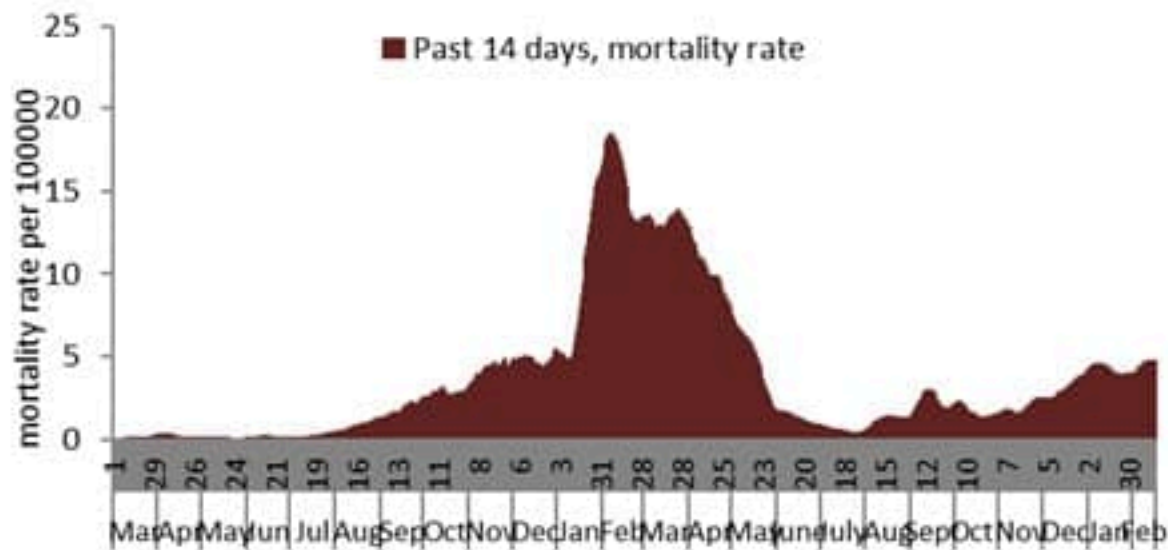

نسبة الوفيات لكل مئة الف نسمة خلال 14 يوم السابقة
Mortality rate for the past 14 days (/100000)