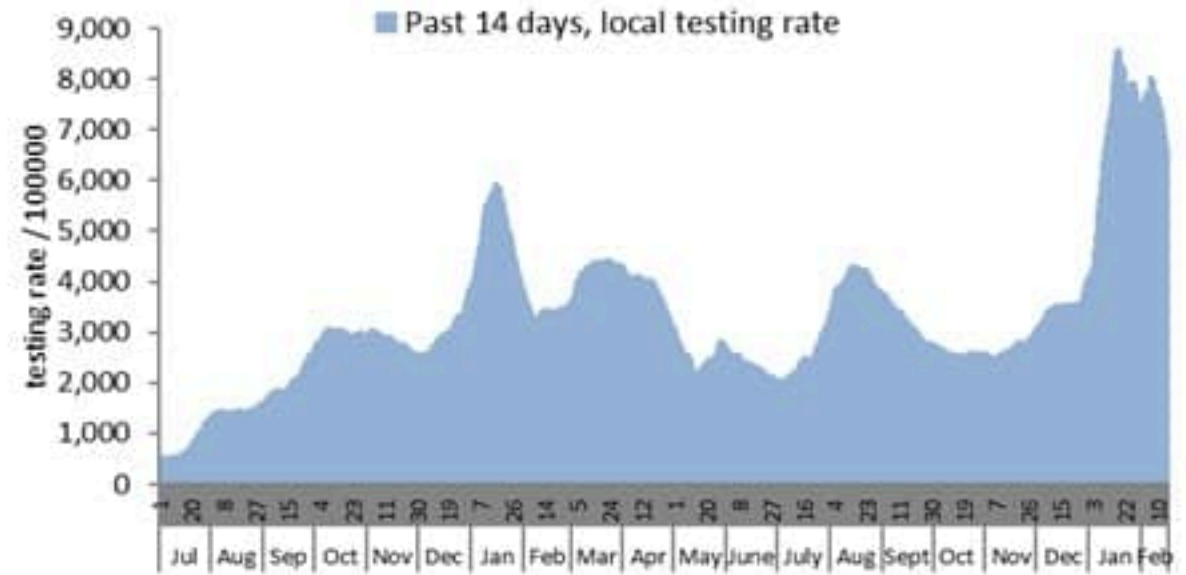

نسبة الفحوصات المحلية لكل مئة الف نسمة خلال 14 يوم السابقة
Testing rate for the past 14 days (/100000)