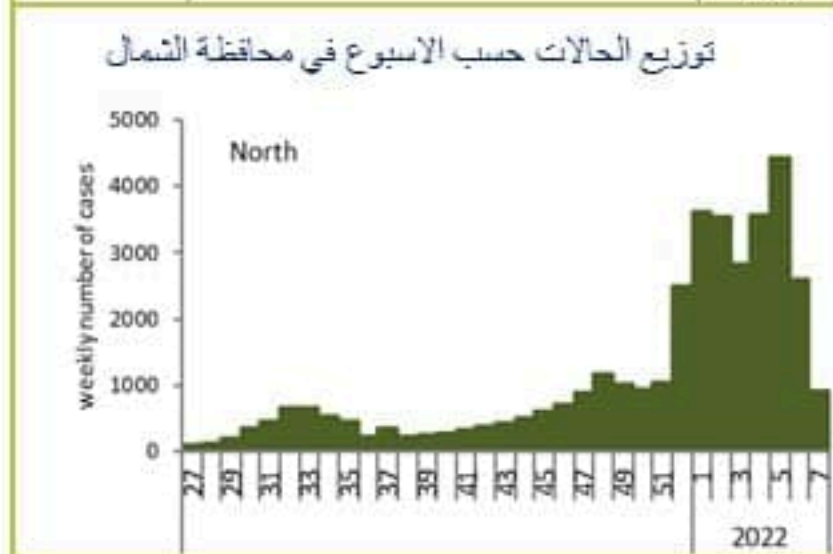

caza	نسبة الوفيات / Mortality rate		نسبة الحدوث / Incidence rate		Past day / يوم امس				Cumulative / التراكمي						القضاء
	لتايام 14 الأخيره / Past 14 days	التراكمي / Cumulative	لتايام 14 الأخيره / Past 14 days	التراكمي / Cumulative	حير الوافده Local /	الوافده / Travel	الوفيات / Deaths	الحالات / Cases	الشفاء / Remission	الشفاء الزمني / Time remission	حير الوافده Local	الوافده / Travel	الوفيات / Deaths	الحالات / Cases	
	/100000	/100000	/100000	/100000											
Beirut	4.32	208	2576	23065	758	0	1	758	82,269	82,107	111,019	1,103	1,011	112,122	بيروت
Baabda	4.71	181	2038	23733	793	0	1	793	120,685	120,606	155,515	659	1,190	156,174	بعبدا
Metn	3.15	158	1448	18688	651	0	1	651	96,802	96,668	118,250	530	1,002	118,780	المتن
Chouf	7.63	194	1056	17037	127	0	2	127	30,281	30,257	35,558	165	407	35,723	الشوف
Aleyh	6.82	261	2679	33704	283	0	1	283	47,006	46,984	58,918	345	459	59,263	حاليه
Kesrwan	4.65	221	2072	25990	275	0	1	275	45,209	45,138	55,648	245	475	55,893	كسروان
Jbeil	8.21	177	1372	21809	135	0	0	135	19,998	19,950	23,826	91	194	23,917	جبيل
Tripoli	7.94	243	865	10786	111	0	1	111	29,660	29,640	36,404	270	825	36,674	طرابلس
Koura	0.00	170	1503	18179	50	0	0	50	10,889	10,878	13,504	88	127	13,592	الكوره
Zghorta	5.23	229	1170	20298	35	0	0	35	13,251	13,197	15,441	86	175	15,527	زعرتا
Batroun	0.00	149	1112	16481	38	0	0	38	7,675	7,661	9,042	27	82	9,069	البترون
Akkar	4.47	158	433	7486	95	0	0	95	20,149	20,096	23,385	84	496	23,469	عكار
Becharreh	0.00	127	303	7771	5	0	0	5	1,839	1,782	2,022	5	33	2,027	بشري
Minieh Danieh	1.86	101	252	4789	33	0	0	33	8,708	8,692	10,220	61	217	10,281	المنية الضبية
Zahleh	0.91	291	1041	16992	163	0	0	163	32,704	32,676	37,138	173	639	37,311	زحلة
West Bekaa	1.00	191	1117	12686	83	0	0	83	10,565	10,562	12,662	61	192	12,723	البقاع الغربي
Baalbeck	2.10	230	880	14296	157	0	3	157	35,124	35,112	40,628	129	657	40,757	بعلبك
Hermel	1.53	175	535	7391	25	0	0	25	4,017	4,017	4,799	19	114	4,818	الهرمل
Rashaya	2.47	176	237	9787	6	0	0	6	3,693	3,692	3,942	15	71	3,957	راشيا
Saida	9.81	167	1357	15510	265	0	3	265	39,090	39,076	50,263	320	544	50,583	صيدا
Sour	5.24	123	1387	17445	175	0	5	175	47,004	46,985	59,518	463	422	59,981	صور
Jezzine	3.13	125	863	13616	9	0	0	9	3,786	3,782	4,342	11	40	4,353	جزين
Nabatieh	10.61	180	2807	29413	286	0	0	286	31,913	31,905	41,370	224	254	41,594	النبطية
Bint Jbeil	4.98	188	2477	23018	180	0	0	180	14,028	14,024	18,364	123	151	18,487	بنت جبيل
Marjeoun	3.19	118	1499	15252	54	0	0	54	7,559	7,556	9,527	39	74	9,566	مرجعيون
Hasbaya	3.36	195	575	11158	6	0	0	6	2,958	2,958	3,250	70	58	3,320	حاصبيا
Unspecified					283	130	0	413	57,100	57,098	59,996	15,252	0	75,248	قيد التحقق
Lebanon	4.74	186	1626	19469	5081	130	19	5211	823962	823099	1014551	20658	9909	1035209	لبنان