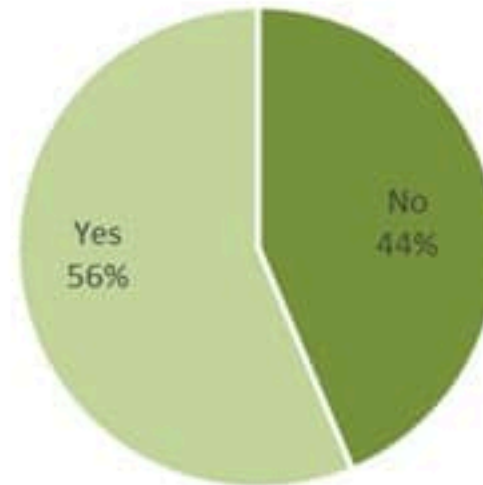

Newly reported and cumulative COVID-19 confirmed cases and deaths, by Mohafaza, as 17 February 2022

Mohafaza	Cases			Deaths		
	New cases in last 7 days	Change in new cases in last 7 days	Cumulative cases	New deaths in last 7 days	Change in new deaths in last 7 days	Cumulative deaths
Beirut	5288	-27%	112122	10	-9%	1011
Mount Lebanon	14895	-28%	449750	48	-4%	3727
North	2142	-47%	87170	19	+19%	1459
Akkar	603	-20%	23469	7	0%	496
Beqaa	1682	-8%	53991	1	-67%	902
Baalbeck Hermel	1274	-20%	45575	4	+33%	771
South	3786	-33%	114917	21	-30%	1006
Nabatieh	3194	-18%	72967	10	-17%	537
Lebanon	36054	-29%	1035209	120	-9%	9909

توزيع المخالطين حسب المحيط
ليوم امس
Distribution of contacts by profile,
past day

توزيع المخالطين حسب العوارض،
ليوم امس
Distribution of contacts by clinical
presentation, past day

إحصاءات المخالطين الجدد ليوم امس
Number of COVID-19 contacts,
past day