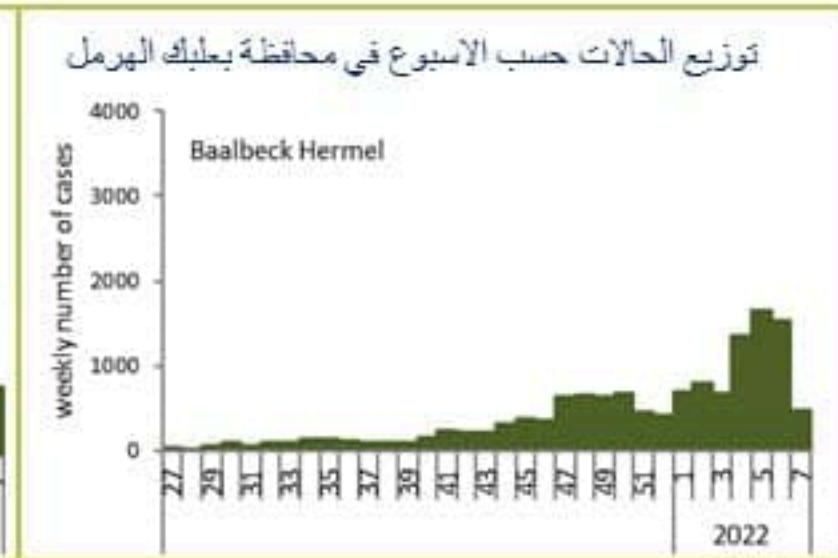

caza	نسبة الوفيات / Mortality rate		نسبة الحدوث / Incidence rate		Past day / يوم امس				Cumulative / التراكمي						القضاء
	لتايام 14 الأخيره / Past 14 days	التراكمي / Cumulative	لتايام 14 الأخيره / Past 14 days	التراكمي / Cumulative	حير الوافده Local /	الوافده / Travel	الوفيات / Deaths	الحالات / Cases	الشفاء / Remission	الشفاء الزمني / Time remission	حير الوافده Local	الوافده / Travel	الوفيات / Deaths	الحالات / Cases	
	/100000	/100000	/100000	/100000											
Beirut	4.32	208	2576	23065	758	0	1	758	82,269	82,107	111,019	1,103	1,011	112,122	بيروت
Baabda	4.71	181	2038	23733	793	0	1	793	120,685	120,606	155,515	659	1,190	156,174	بعبدا
Metn	3.15	158	1448	18688	651	0	1	651	96,802	96,668	118,250	530	1,002	118,780	المتن
Chouf	7.63	194	1056	17037	127	0	2	127	30,281	30,257	35,558	165	407	35,723	الشوف
Aleyh	6.82	261	2679	33704	283	0	1	283	47,006	46,984	58,918	345	459	59,263	حاليه
Kesrwan	4.65	221	2072	25990	275	0	1	275	45,209	45,138	55,648	245	475	55,893	كسروان
Jbeil	8.21	177	1372	21809	135	0	0	135	19,998	19,950	23,826	91	194	23,917	جبيل
Tripoli	7.94	243	865	10786	111	0	1	111	29,660	29,640	36,404	270	825	36,674	طرابلس
Koura	0.00	170	1503	18179	50	0	0	50	10,889	10,878	13,504	88	127	13,592	الكوره
Zghorta	5.23	229	1170	20298	35	0	0	35	13,251	13,197	15,441	86	175	15,527	زعرتا
Batroun	0.00	149	1112	16481	38	0	0	38	7,675	7,661	9,042	27	82	9,069	البترون
Akkar	4.47	158	433	7486	95	0	0	95	20,149	20,096	23,385	84	496	23,469	عكار
Becharreh	0.00	127	303	7771	5	0	0	5	1,839	1,782	2,022	5	33	2,027	بشري
Minieh Danieh	1.86	101	252	4789	33	0	0	33	8,708	8,692	10,220	61	217	10,281	المنية الضبية
Zahleh	0.91	291	1041	16992	163	0	0	163	32,704	32,676	37,138	173	639	37,311	زحلة
West Bekaa	1.00	191	1117	12686	83	0	0	83	10,565	10,562	12,662	61	192	12,723	البقاع الغربي
Baalbeck	2.10	230	880	14296	157	0	3	157	35,124	35,112	40,628	129	657	40,757	بعلبك
Hermel	1.53	175	535	7391	25	0	0	25	4,017	4,017	4,799	19	114	4,818	الهرمل
Rashaya	2.47	176	237	9787	6	0	0	6	3,693	3,692	3,942	15	71	3,957	راشيا
Saida	9.81	167	1357	15510	265	0	3	265	39,090	39,076	50,263	320	544	50,583	صيدا
Sour	5.24	123	1387	17445	175	0	5	175	47,004	46,985	59,518	463	422	59,981	صور
Jezzine	3.13	125	863	13616	9	0	0	9	3,786	3,782	4,342	11	40	4,353	جزين
Nabatieh	10.61	180	2807	29413	286	0	0	286	31,913	31,905	41,370	224	254	41,594	النبطية
Bint Jbeil	4.98	188	2477	23018	180	0	0	180	14,028	14,024	18,364	123	151	18,487	بنت جبيل
Marjeoun	3.19	118	1499	15252	54	0	0	54	7,559	7,556	9,527	39	74	9,566	مرجعيون
Hasbaya	3.36	195	575	11158	6	0	0	6	2,958	2,958	3,250	70	58	3,320	حاصبيا
Unspecified					283	130	0	413	57,100	57,098	59,996	15,252	0	75,248	قيد التحقق
Lebanon	4.74	186	1626	19469	5081	130	19	5211	823962	823099	1014551	20658	9909	1035209	لبنان