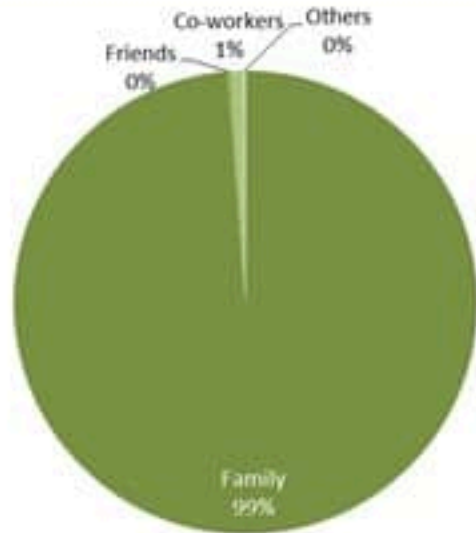

توزيع المخالطين حسب المحيط
ليوم امس
Distribution of contacts by profile,
past day