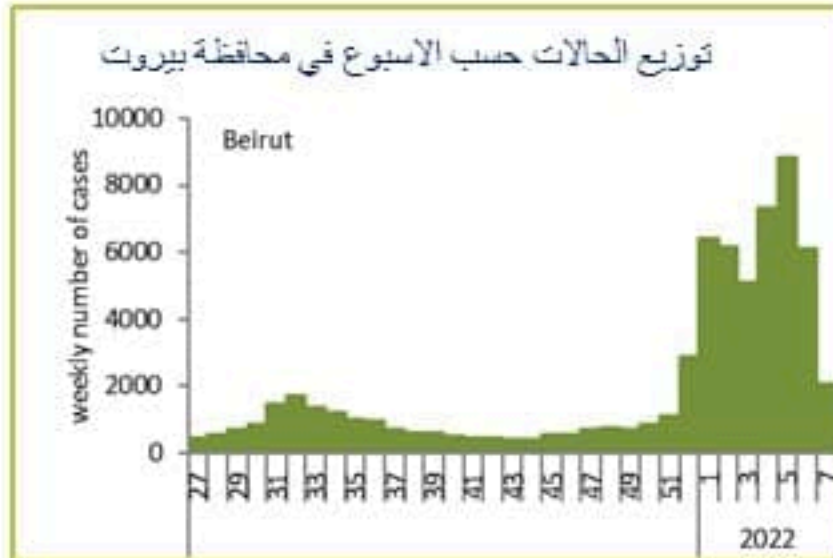

caza	نسبة الوفيات / Mortality rate		نسبة الحدوث / Incidence rate		Past day / يوم امس				Cumulative / التراكمي						القضاء
	لتايام 14 الأخيره / Past 14 days	التراكمي / Cumulative	لتايام 14 الأخيره / Past 14 days	التراكمي / Cumulative	حير الوافده Local /	الوافده / Travel	الوفيات / Deaths	الحالات / Cases	الشفاء / Remission	الشفاء الزمني / Time remission	حير الوافده Local	الوافده / Travel	الوفيات / Deaths	الحالات / Cases	
	/100000	/100000	/100000	/100000											
Beirut	4.32	208	2576	23065	758	0	1	758	82,269	82,107	111,019	1,103	1,011	112,122	بيروت
Baabda	4.71	181	2038	23733	793	0	1	793	120,685	120,606	155,515	659	1,190	156,174	بعبدا
Metn	3.15	158	1448	18688	651	0	1	651	96,802	96,668	118,250	530	1,002	118,780	المتن
Chouf	7.63	194	1056	17037	127	0	2	127	30,281	30,257	35,558	165	407	35,723	الشوف
Aleyh	6.82	261	2679	33704	283	0	1	283	47,006	46,984	58,918	345	459	59,263	حاليه
Kesrwan	4.65	221	2072	25990	275	0	1	275	45,209	45,138	55,648	245	475	55,893	كسروان
Jbeil	8.21	177	1372	21809	135	0	0	135	19,998	19,950	23,826	91	194	23,917	جبيل
Tripoli	7.94	243	865	10786	111	0	1	111	29,660	29,640	36,404	270	825	36,674	طرابلس
Koura	0.00	170	1503	18179	50	0	0	50	10,889	10,878	13,504	88	127	13,592	الكوره
Zghorta	5.23	229	1170	20298	35	0	0	35	13,251	13,197	15,441	86	175	15,527	زعرتا
Batroun	0.00	149	1112	16481	38	0	0	38	7,675	7,661	9,042	27	82	9,069	البترون
Akkar	4.47	158	433	7486	95	0	0	95	20,149	20,096	23,385	84	496	23,469	عكار
Becharreh	0.00	127	303	7771	5	0	0	5	1,839	1,782	2,022	5	33	2,027	بشري
Minieh Danieh	1.86	101	252	4789	33	0	0	33	8,708	8,692	10,220	61	217	10,281	المنية الضبية
Zahleh	0.91	291	1041	16992	163	0	0	163	32,704	32,676	37,138	173	639	37,311	زحلة
West Bekaa	1.00	191	1117	12686	83	0	0	83	10,565	10,562	12,662	61	192	12,723	البقاع الغربي
Baalbeck	2.10	230	880	14296	157	0	3	157	35,124	35,112	40,628	129	657	40,757	بعلبك
Hermel	1.53	175	535	7391	25	0	0	25	4,017	4,017	4,799	19	114	4,818	الهرمل
Rashaya	2.47	176	237	9787	6	0	0	6	3,693	3,692	3,942	15	71	3,957	راشيا
Saida	9.81	167	1357	15510	265	0	3	265	39,090	39,076	50,263	320	544	50,583	صيدا
Sour	5.24	123	1387	17445	175	0	5	175	47,004	46,985	59,518	463	422	59,981	صور
Jezzine	3.13	125	863	13616	9	0	0	9	3,786	3,782	4,342	11	40	4,353	جزين
Nabatieh	10.61	180	2807	29413	286	0	0	286	31,913	31,905	41,370	224	254	41,594	النبطية
Bint Jbeil	4.98	188	2477	23018	180	0	0	180	14,028	14,024	18,364	123	151	18,487	بنت جبيل
Marjeoun	3.19	118	1499	15252	54	0	0	54	7,559	7,556	9,527	39	74	9,566	مرجعيون
Hasbaya	3.36	195	575	11158	6	0	0	6	2,958	2,958	3,250	70	58	3,320	حاصبيا
Unspecified					283	130	0	413	57,100	57,098	59,996	15,252	0	75,248	قيد التحقق
Lebanon	4.74	186	1626	19469	5081	130	19	5211	823962	823099	1014551	20658	9909	1035209	لبنان