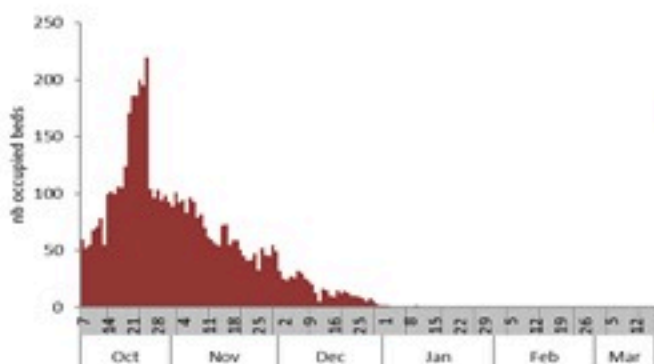

حسب البلدة
(للحالات المتبنة)

Cholera Surveillance Report

18 Mar 2023

Call Centers
 1760 (Red Cross)
 1787 (MOPH)

All cases (suspected and confirmed)		Confirmed Cases		Deaths (confirmed)	
New (past 24 h)	Cumulative	New (past 24 h)	Cumulative	New	Cumulative
22	7012	0	671	0	23

By Sex
(suspected and confirmed)

Occupied hospital beds
(suspected and confirmed)

By date of report
(suspected and confirmed)

By Hospital Admission
(suspected and confirmed)

By locality (confirmed cases)

By age group
(suspected and confirmed cases)