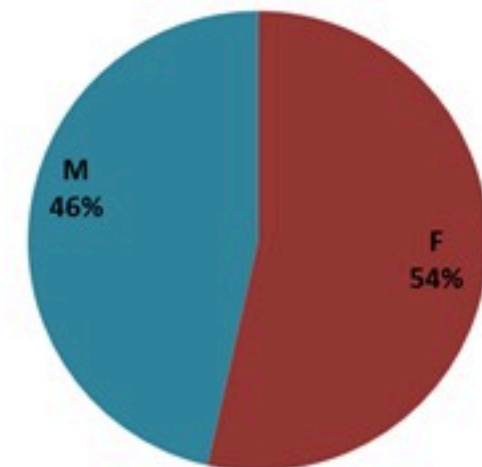

حسب البلدة
(للحالات المتبنة)

Cholera Surveillance Report

18 Mar 2023

Call Centers
 1760 (Red Cross)
 1787 (MOPH)

All cases (suspected and confirmed)		Confirmed Cases		Deaths (confirmed)	
New (past 24 h)	Cumulative	New (past 24 h)	Cumulative	New	Cumulative
22	7012	0	671	0	23

By Sex
(suspected and confirmed)

Occupied hospital beds
(suspected and confirmed)

By date of report
(suspected and confirmed)

By Hospital Admission
(suspected and confirmed)

By locality (confirmed cases)

By age group
(suspected and confirmed cases)