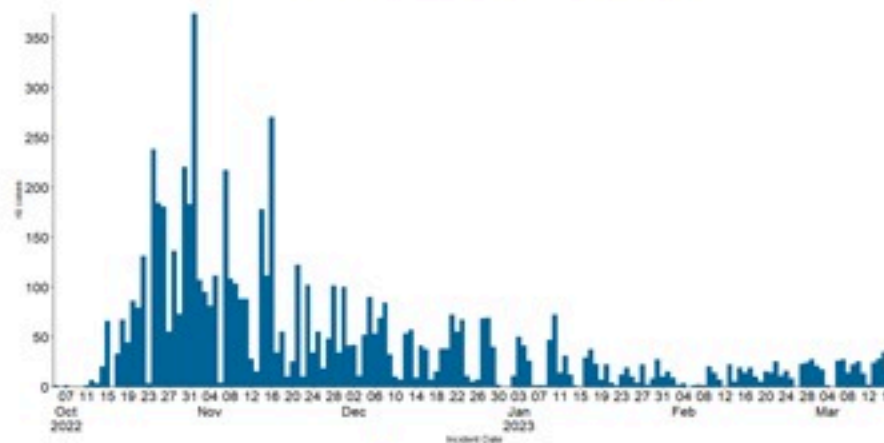

حسب البلدة
(للحالات المتبنة)

Cholera Surveillance Report

18 Mar 2023

Call Centers
 1760 (Red Cross)
 1787 (MOPH)

All cases (suspected and confirmed)		Confirmed Cases		Deaths (confirmed)	
New (past 24 h)	Cumulative	New (past 24 h)	Cumulative	New	Cumulative
22	7012	0	671	0	23

By Sex
(suspected and confirmed)

Occupied hospital beds
(suspected and confirmed)

By date of report
(suspected and confirmed)

By Hospital Admission
(suspected and confirmed)

By locality (confirmed cases)

By age group
(suspected and confirmed cases)