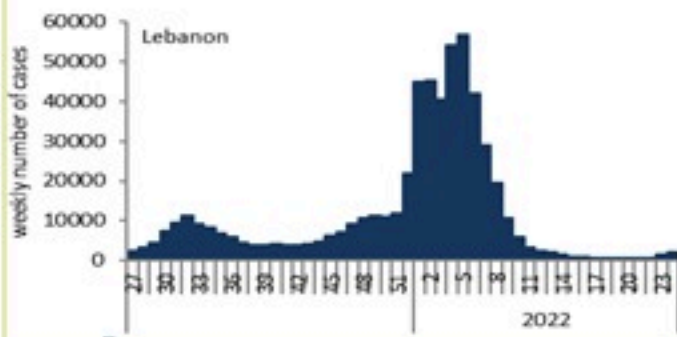

The PCR local positivity rate was 7%. The community transmission is at level 2.

COVID-19 hospital daily bed occupancy

COVID-19 daily deaths

COVID-19 PCR positivity rate

COVID-19 cases by week

COVID-19 case fatality by age (%)

	Past 7 days	Past 14 days
New hospital admissions	3	8
Admission rate /100000	0.05	0.15
New deaths	8	17
Mortality rate /100000	0.15	0.32
PCR positivity rate %	7%	6.3%
Local Incidence rate /100000	45	66
Testing rate /100000	630	1016
All admissions	Past day	% Occupancy
Occupied beds	20	4%
Occupied ICU beds	5 (1)	2%
New	Before yesterday	Cumulative
New deaths	2	10452
New cases	490	1103264
Hot line	Past day	Cumulative
1787 (1)	187	422779
1214	433	729917