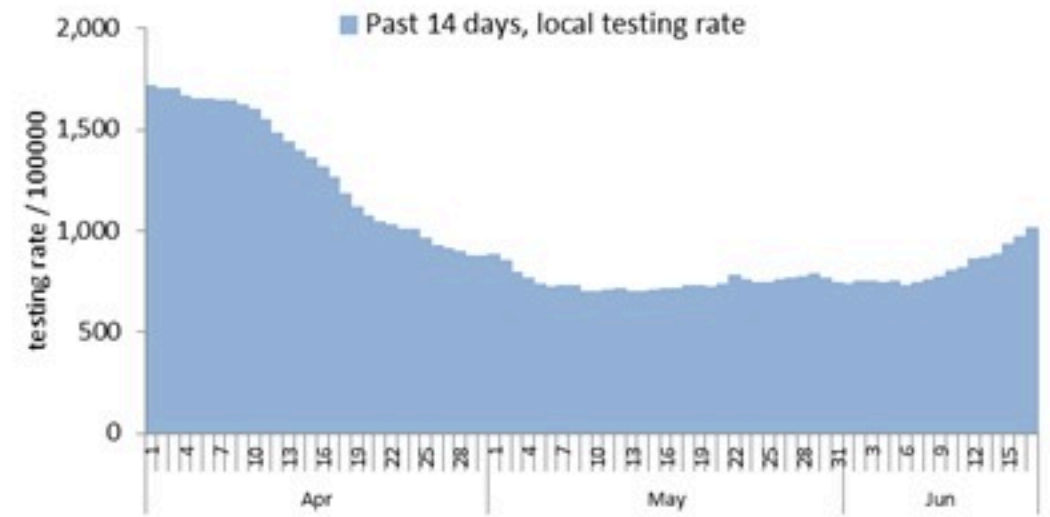

نسبة الفحوصات المحلية لكل مئة الف نسمة خلال 14 يوم السابقة
Testing rate for the past 14 days (/100000)