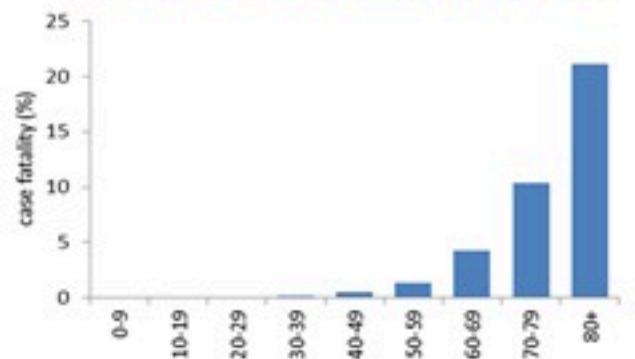

The PCR local positivity rate was 7%. The community transmission is at level 2.

COVID-19 hospital daily bed occupancy

COVID-19 daily deaths

COVID-19 PCR positivity rate

COVID-19 cases by week

COVID-19 case fatality by age (%)

	Past 7 days	Past 14 days
New hospital admissions	3	8
Admission rate /100000	0.05	0.15
New deaths	8	17
Mortality rate /100000	0.15	0.32
PCR positivity rate %	7%	6.3%
Local Incidence rate /100000	45	66
Testing rate /100000	630	1016
All admissions	Past day	% Occupancy
Occupied beds	20	4%
Occupied ICU beds	5 (1)	2%
New	Before yesterday	Cumulative
New deaths	2	10452
New cases	490	1103264
Hot line	Past day	Cumulative
1787 (1)	187	422779
1214	433	729917