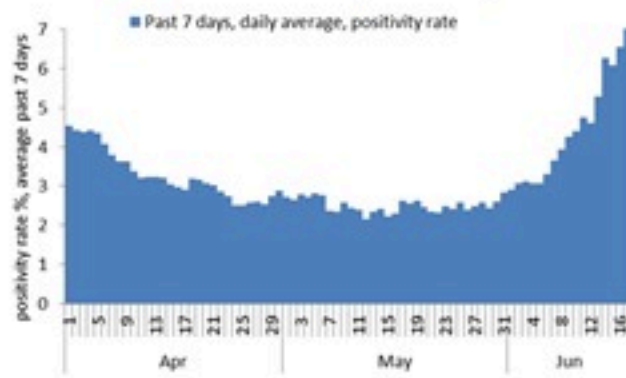

18 June 2022

COVID-19 surveillance

The report will focus in severe cases.

In past 7 days, 3 new admissions were reported (0.05/100000), and 8 deaths (0.15/100000). The ICU COVID-19 occupancy was 2% (5 beds over 223).

The PCR local positivity rate was 7%. The community transmission is at level 2.

COVID-19 hospital daily bed occupancy

COVID-19 daily deaths

COVID-19 PCR positivity rate

COVID-19 cases by week

COVID-19 case fatality by age (%)

	Past 7 days	Past 14 days
New hospital admissions	3	8
Admission rate /100000	0.05	0.15
New deaths	8	17
Mortality rate /100000	0.15	0.32
PCR positivity rate %	7%	6.3%
Local Incidence rate /100000	45	66
Testing rate /100000	630	1016
All admissions	Past day	% Occupancy
Occupied beds	20	4%
Occupied ICU beds	5 (1)	2%
New	Before yesterday	Cumulative
New deaths	2	10452
New cases	490	1103264
Hot line	Past day	Cumulative
1787 (1)	187	422779
1214	433	729917