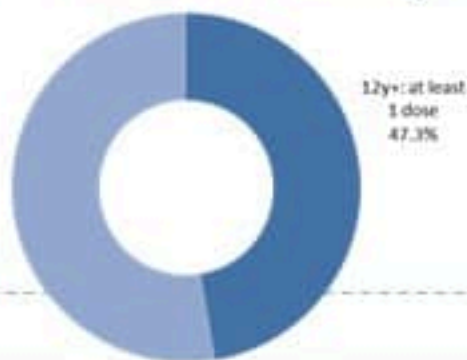

1st dose vaccination coverage