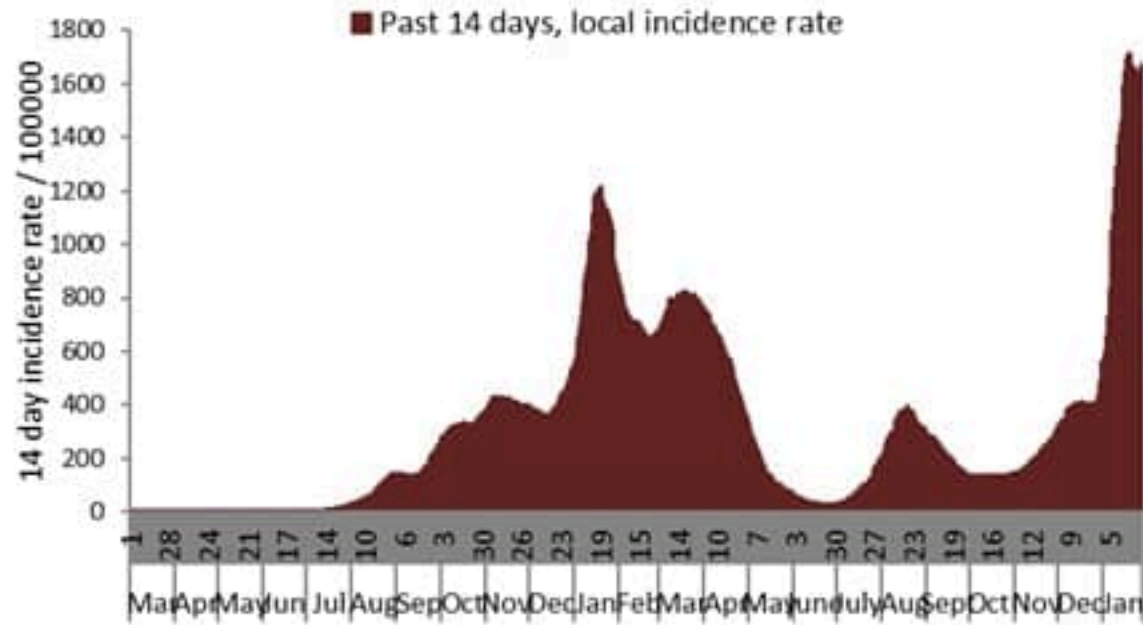

نسبة الحالات الجديدة لكل مئة الف نسمة خلال 14 يوم السابقة
Incidence rate for the 14 days (/100000)