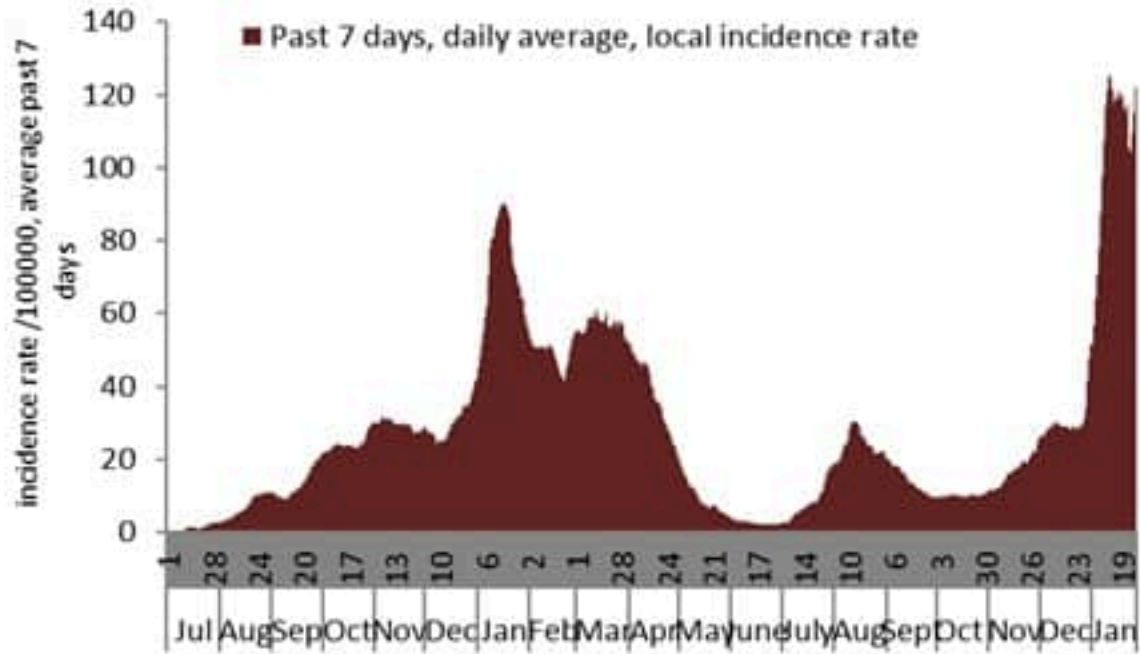

نسبة الحالات الجديدة لكل مئة ألف نسمة
Incidence rate (/100000)