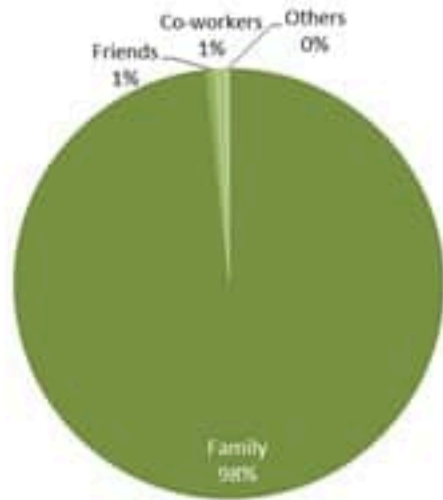

توزيع المخالطين حسب المحيط
ليوم امس
Distribution of contacts by profile,
past day