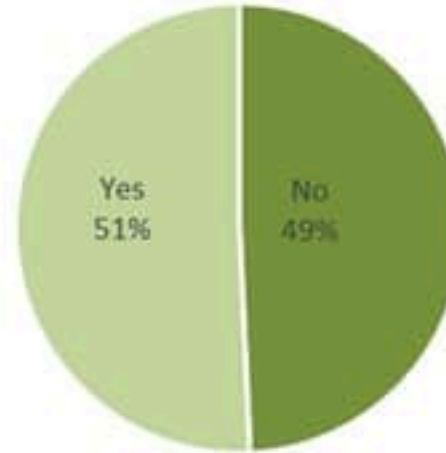

## Newly reported and cumulative COVID-19 confirmed cases and deaths, by Mohafaza, as 28 January 2022

Mohafaza	Cases			Deaths		
	New cases in last 7 days	Change in new cases in last 7 days	Cumulative cases	New deaths in last 7 days	Change in new deaths in last 7 days	Cumulative deaths
Beirut	5760	-7%	91861	9	-40%	987
Mount Lebanon	19657	-15%	393718	38	-16%	3594
North	2882	-15%	77998	14	-13%	1403
Akkar	546	-2%	21455	7	-30%	476
Beqaa	896	-16%	49276	0	-100%	898
Baalbeck Hermel	1056	+30%	41453	5	-38%	758
South	5951	+43%	99042	16	+129%	936
Nabatieh	3556	+32%	61668	12	+1100%	509
Lebanon	44358	-6%	900098	101	-6%	9561

توزيع المخالطين حسب المحيط  
ليوم امس  
Distribution of contacts by profile,  
past day

توزيع المخالطين حسب العوارض،  
ليوم امس  
Distribution of contacts by clinical  
presentation, past day

إحصاءات المخالطين الجدد ليوم امس  
Number of COVID-19 contacts,  
past day