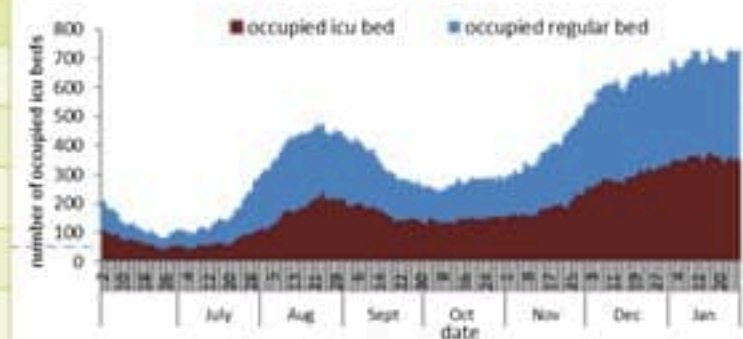

COVID 19 hospital bed occupancy per day