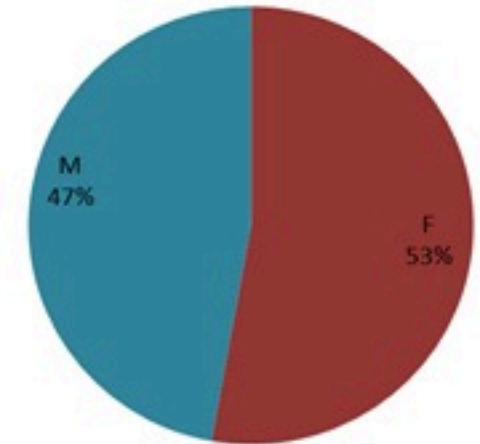

حسب البلدة
(للحالات المثبتة)

Cholera Surveillance Report

16 Jan 2023

Call Centers
 1760 (Red Cross)
 1787 (MOPH)

All cases (suspected and confirmed)		Confirmed Cases		Deaths (confirmed)	
New (past 24 h)	Cumulative	New (past 24 h)	Cumulative	New	Cumulative
0	6129	0	671	0	23

By Sex
(suspected and confirmed)

Occupied hospital beds
(suspected and confirmed)

By date of report
(suspected and confirmed)

By Hospital Admission
(suspected and confirmed)

By locality (confirmed cases)

By age group
(suspected and confirmed cases)