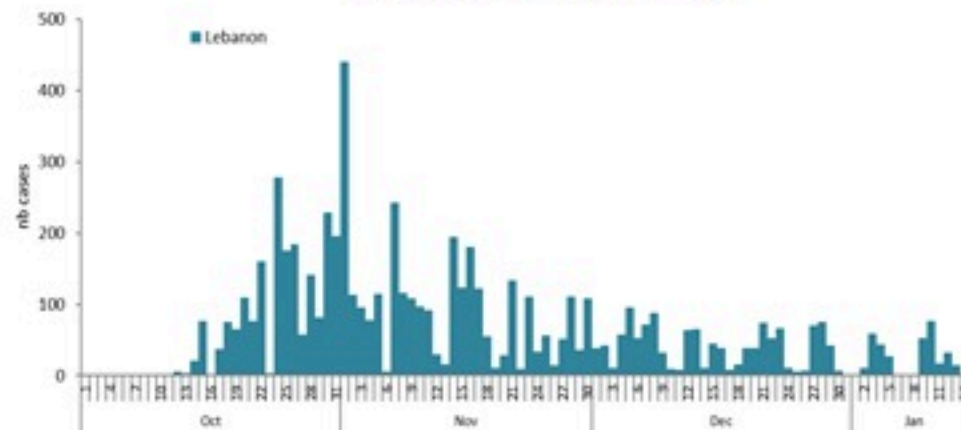

حسب البلدة
(للحالات المثبتة)

Cholera Surveillance Report

16 Jan 2023

Call Centers
 1760 (Red Cross)
 1787 (MOPH)

All cases (suspected and confirmed)		Confirmed Cases		Deaths (confirmed)	
New (past 24 h)	Cumulative	New (past 24 h)	Cumulative	New	Cumulative
0	6129	0	671	0	23

By Sex
(suspected and confirmed)

Occupied hospital beds
(suspected and confirmed)

By date of report
(suspected and confirmed)

By Hospital Admission
(suspected and confirmed)

By locality (confirmed cases)

By age group
(suspected and confirmed cases)