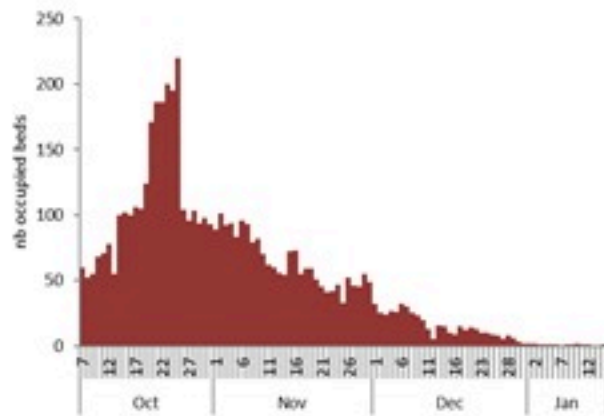

حسب البلدة
(للحالات المثبتة)

Cholera Surveillance Report

16 Jan 2023

Call Centers
 1760 (Red Cross)
 1787 (MOPH)

All cases (suspected and confirmed)		Confirmed Cases		Deaths (confirmed)	
New (past 24 h)	Cumulative	New (past 24 h)	Cumulative	New	Cumulative
0	6129	0	671	0	23

By Sex
(suspected and confirmed)

Occupied hospital beds
(suspected and confirmed)

By date of report
(suspected and confirmed)

By Hospital Admission
(suspected and confirmed)

By locality (confirmed cases)

By age group
(suspected and confirmed cases)