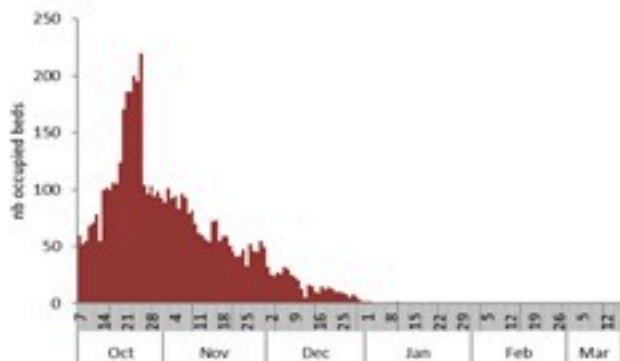

حسب البلدة
(للحالات المثبتة)

Cholera Surveillance Report

17 Mar 2023

Call Centers
 1760 (Red Cross)
 1787 (MOPH)

All cases (suspected and confirmed)		Confirmed Cases		Deaths (confirmed)	
New (past 24 h)	Cumulative	New (past 24 h)	Cumulative	New	Cumulative
17	6990	0	671	0	23

By Sex
(suspected and confirmed)

Occupied hospital beds
(suspected and confirmed)

By date of report
(suspected and confirmed)

By Hospital Admission
(suspected and confirmed)

By locality (confirmed cases)

By age group
(suspected and confirmed cases)