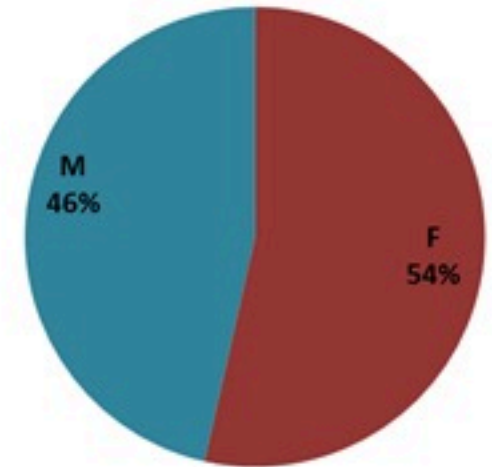

حسب البلدة
(للحالات المثبتة)

Cholera Surveillance Report

17 Mar 2023

Call Centers
 1760 (Red Cross)
 1787 (MOPH)

All cases (suspected and confirmed)		Confirmed Cases		Deaths (confirmed)	
New (past 24 h)	Cumulative	New (past 24 h)	Cumulative	New	Cumulative
17	6990	0	671	0	23

By Sex
(suspected and confirmed)

Occupied hospital beds
(suspected and confirmed)

By date of report
(suspected and confirmed)

By Hospital Admission
(suspected and confirmed)

By locality (confirmed cases)

By age group
(suspected and confirmed cases)