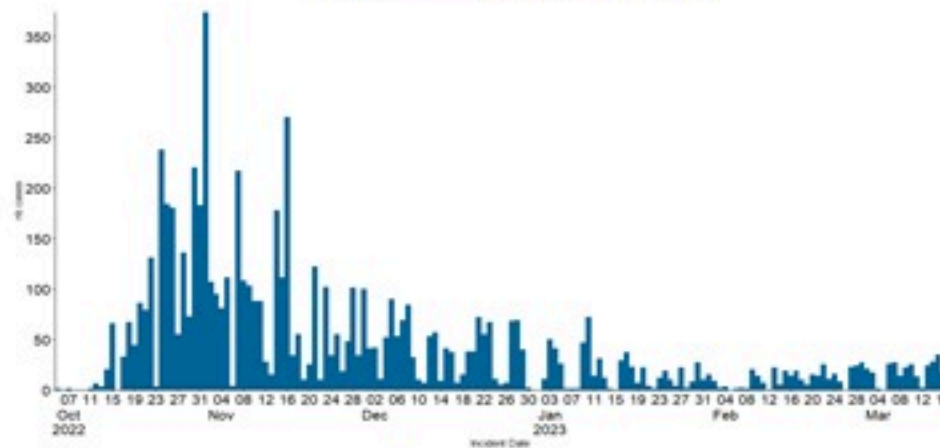

حسب البلدة
(للحالات المثبتة)

Cholera Surveillance Report

17 Mar 2023

Call Centers
 1760 (Red Cross)
 1787 (MOPH)

All cases (suspected and confirmed)		Confirmed Cases		Deaths (confirmed)	
New (past 24 h)	Cumulative	New (past 24 h)	Cumulative	New	Cumulative
17	6990	0	671	0	23

By Sex
(suspected and confirmed)

Occupied hospital beds
(suspected and confirmed)

By date of report
(suspected and confirmed)

By Hospital Admission
(suspected and confirmed)

By locality (confirmed cases)

By age group
(suspected and confirmed cases)