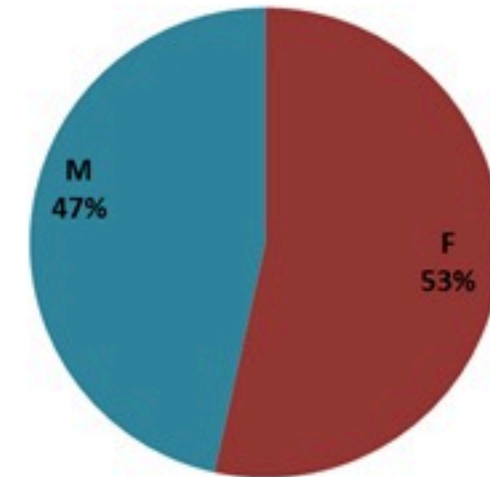

حسب البلدة
(للحالات المتبنة)

Cholera Surveillance Report

24 Apr 2023

Call Centers
 1760 (Red Cross)
 1787 (MOPH)

All cases (suspected and confirmed)		Confirmed Cases		Deaths (confirmed)	
New (past 24 h)	Cumulative	New (past 24 h)	Cumulative	New	Cumulative
0	7431	0	671	0	23

By Sex
(suspected and confirmed)

Occupied hospital beds
(suspected and confirmed)

By date of report
(suspected and confirmed)

By Hospital Admission
(suspected and confirmed)

By locality (confirmed cases)

By age group
(suspected and confirmed cases)