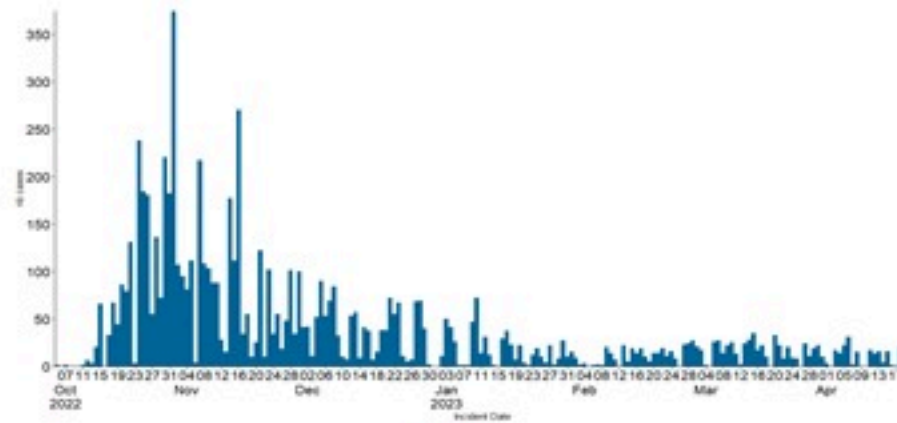

حسب البلدة
(للحالات المتبنة)

Cholera Surveillance Report

24 Apr 2023

Call Centers
 1760 (Red Cross)
 1787 (MOPH)

All cases (suspected and confirmed)		Confirmed Cases		Deaths (confirmed)	
New (past 24 h)	Cumulative	New (past 24 h)	Cumulative	New	Cumulative
0	7431	0	671	0	23

By Sex
(suspected and confirmed)

Occupied hospital beds
(suspected and confirmed)

By date of report
(suspected and confirmed)

By Hospital Admission
(suspected and confirmed)

By locality (confirmed cases)

By age group
(suspected and confirmed cases)