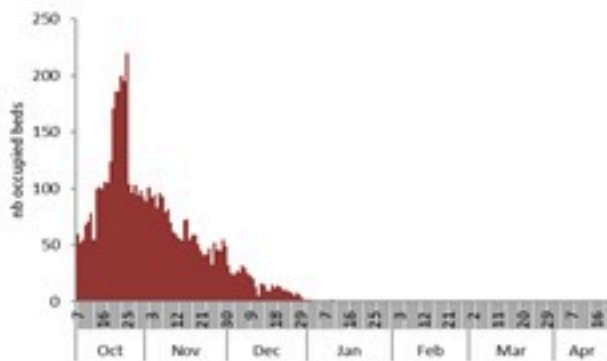

حسب البلدة
(للحالات المتبنة)

Cholera Surveillance Report

24 Apr 2023

Call Centers
 1760 (Red Cross)
 1787 (MOPH)

All cases (suspected and confirmed)		Confirmed Cases		Deaths (confirmed)	
New (past 24 h)	Cumulative	New (past 24 h)	Cumulative	New	Cumulative
0	7431	0	671	0	23

By Sex
(suspected and confirmed)

Occupied hospital beds
(suspected and confirmed)

By date of report
(suspected and confirmed)

By Hospital Admission
(suspected and confirmed)

By locality (confirmed cases)

By age group
(suspected and confirmed cases)