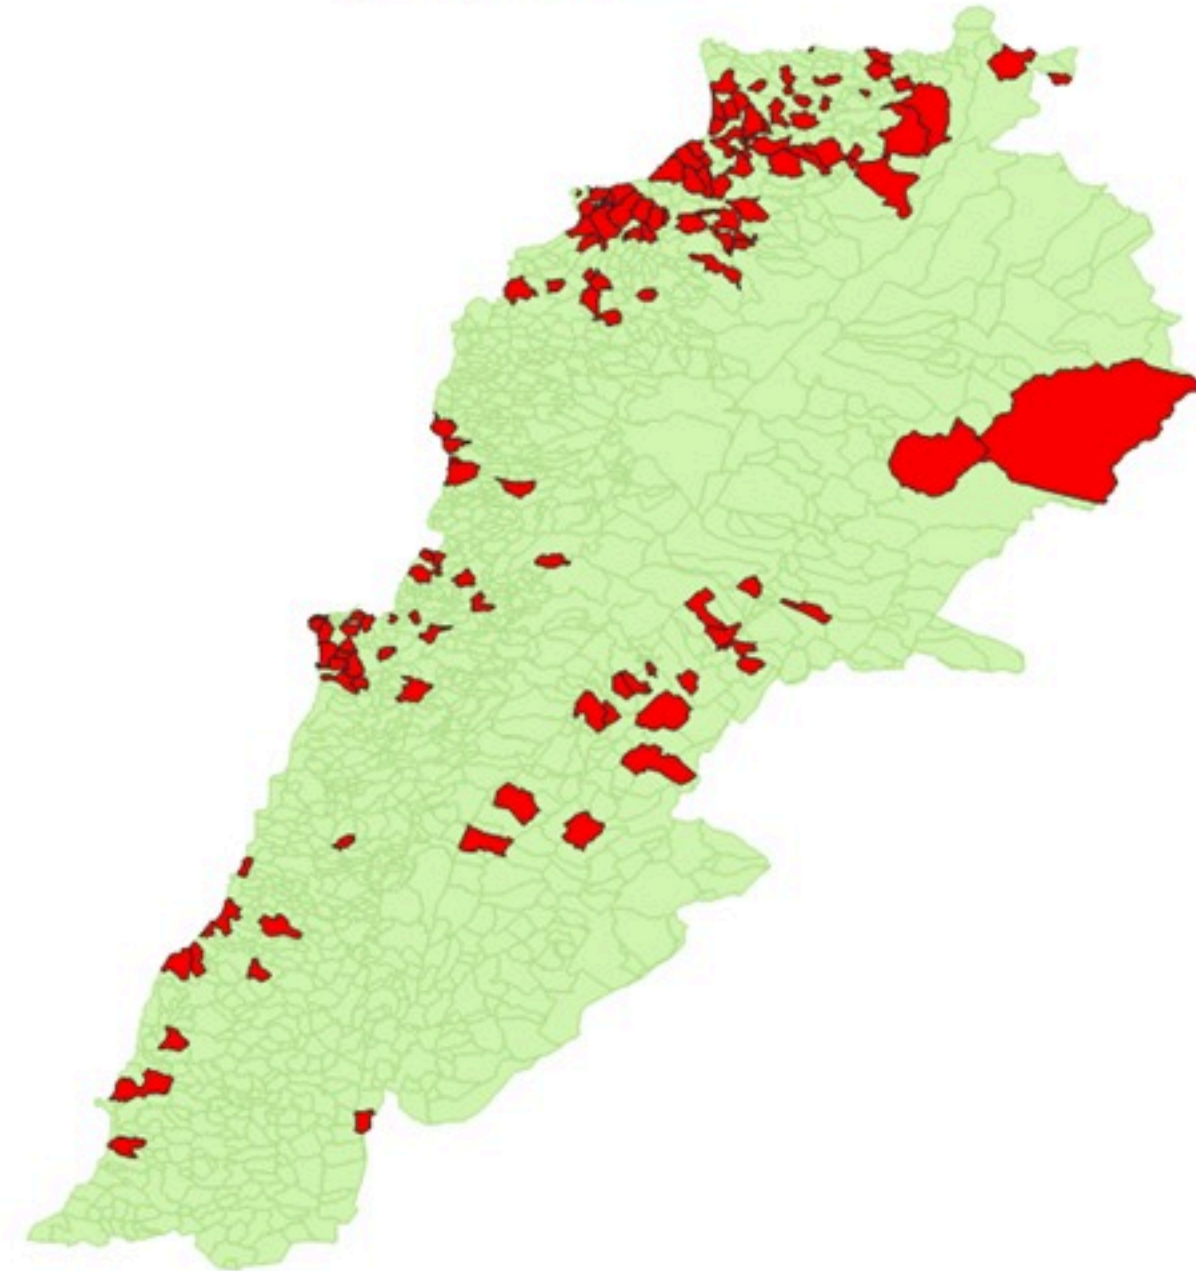

Cholera Surveillance Update 26 Dec 2022

By locality (confirmed)
حسب البلدة (المتبئة)

Figures in table are subject to modification following updates and data correction

Caza	Locality	cases	Caza	Locality	cases	
Akkar	Akkar Atika	1	Kiswan	Aintouna	1	
	Amayer/Quadi Khaled	1		Balfounh	1	
	Arqa / Marlayet Haddara	2		Bqawzuta	7	
	Bebnine / Baddoua	160		Ghair	2	
	Beit Hajj/Koucha/Khreibit Jindi	13		Jounieh Ghadir	4	
	Bergayel	1		Jounieh Sabra	4	
	Bezbina	1		Yahchouch	1	
	Bireh	2		Zouk Mosbeh	3	
	Bqerzia	1		Kouna	Aaba	1
	Chelkh Ayache / Chir Hmairine	1			Aahdiq	1
	Dahr Qambar /Hokr Qatfeh	13			Basa	1
	Dabadab	1	Bsama		1	
	Dinbou	1	Dahr Ain / Ras Masqua		1	
	Fneydek	1	Rachdibbine		1	
	Halba	1	Kfar Aqa		1	
	Hayssa	1	Aadayssah		1	
	Hoculch	1	Marjoun		Biklaya	1
	Jdeidat Qaytee	13			Broummata	1
	Kfar Harra	4		Bsalim	1	
	Kfar Melki	1		Daruna/Borj Hammoud	2	
	Khane Hayat	1		Mansourieh	3	
	Khirbet Char	2		Zalqa	1	
	Kneisset Hnaldar	1		Minieh Danieh	Aadoua	1
	Kouchra	1	Assoun		4	
	Kouekhat	2	Ain El Timh		1	
	Machha	1	Bahsa		1	
	Majdala	2	Bakhawoun		4	
	Memneaa	1	Bhanine / Zouk Bhanine		7	
	Mhamarah / Nahr Bared / Abdeh	22	Btamar		6	
	Minlara	1	Douniya		1	
	Mqyatea	1	Kfar Chollane		2	
	Ouadi Jamous	11	Kfar Habou		1	
Qabrine / Tal Hayat	7	Makabta	2			
Qbalyat	1	Minieh	18			
Qlayat Akkar	2	Qatayeh	1			
Qobet Chamra	17	Qatime	3			
Rahbeh	1	Rihanieh	35			
Randiyeh / Deir Dalloum	1	Sir Danieh	5			
Saadine	4	Saïda	Aanqoun		1	
Tell Abbas Charqui	2		Bissariyeh		4	
Tleil	1		Ghazieh	2		
Zouq Haddara	1		Khawayeb	3		
Zouq Hosnieh	13		Saïda	1		
Aley	Aley		1	Sawfand	1	
	Hay Selloum/Chouefat		1	Sour	Abbasiyeh	1
Baabda	Ain Roummaneh	1	Deir Qaroun Ain		4	
	Borj Brajneh	13	Baddawi		16	
	Ghbayreh/Chiyah/Sabra	1	Mina		7	
	Hadath	13	Qobbah		21	
	Haret Hireik	1	Tripoli Bab Raml		1	
Baalbeck	Kfar Chima	1	Tripoli Gardans		2	
	Mreijih	2	Tripoli Haddadine	1		
	Arsal	27	Tripoli Nouri	1		
Batroun	Kfar Dabache	2	Tripoli Souayqa / Jsrain	3		
	Khodr	2	Tripoli Tabbaneh	21		
	Temnine Faouqa	1	Tripoli Zaitoun	15		
	Temnine Tahta	10	West Beqaa	Kamel Jaruz	1	
	Younine	1		Kufaya	1	
Beirut	Chikka	1		Saghbine	1	
	Achrafieh	2		Zahleh	Aali Nahri	2
	Ain Miralssch	1	Bar Elias		2	
	Hamra	1	Dalhamieh		2	
	Mdaouar / Mar Mikhael	1	Hazuch Mandra		1	
Msaltbeh	1	Hawch Omara	7			
Chouf	Zaarouriyeh	1	Majdal Anjar		1	
	Jbeil	Amchit	1		Qob Elias	9
Ehmej		1	Raait	11		
Halate		1	Saadinayd	11		
Jbeil		1	Talabaya	2		
Mastita		2	Zahleh Madaka	2		
Zghorta	Zghorta	1	Aalma	1		
			Andeh	1		
			Kfar Djaqous	2		
			Majdalya Zghorta	7		
			Miriata / Fozur	3		
			Sabwad	1		
			Zghorta	5