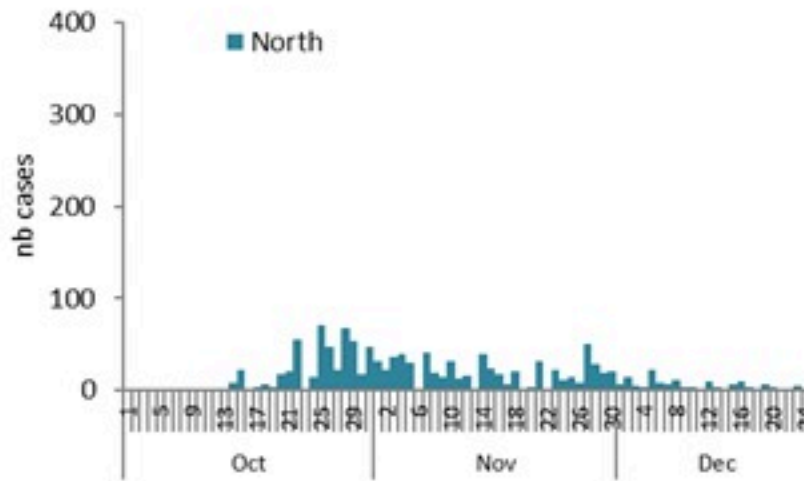

By locality (confirmed cases)

By age group
(suspected and confirmed cases)

Cholera Surveillance Report

26 Dec 2022

Epicurves by date of reporting by province (suspected and confirmed)

Cholera Surveillance Update