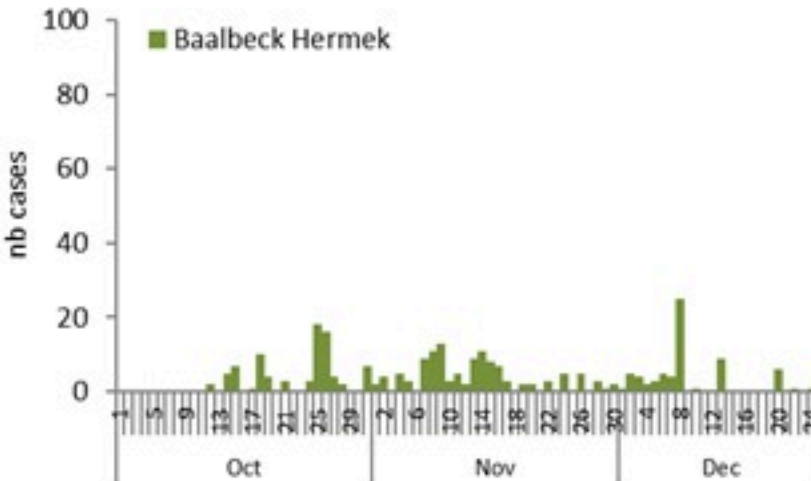

By locality (confirmed cases)

By age group
(suspected and confirmed cases)

Cholera Surveillance Report

26 Dec 2022

Epicurves by date of reporting by province (suspected and confirmed)

Cholera Surveillance Update