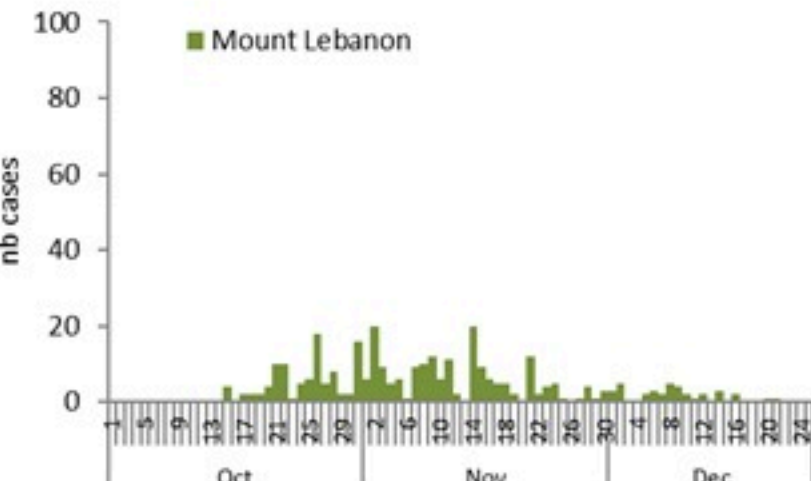

By locality (confirmed cases)

By age group
(suspected and confirmed cases)

Cholera Surveillance Report

26 Dec 2022

Epicurves by date of reporting by province (suspected and confirmed)

Cholera Surveillance Update