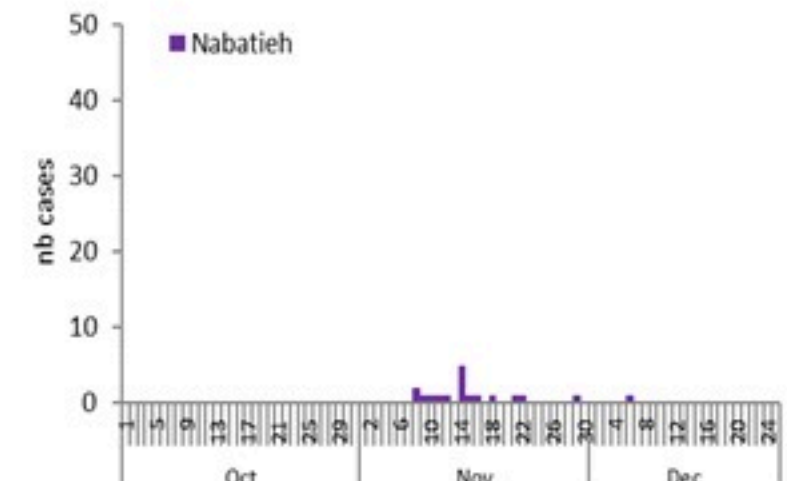

By locality (confirmed cases)

By age group
(suspected and confirmed cases)

Cholera Surveillance Report

26 Dec 2022

Epicurves by date of reporting by province (suspected and confirmed)

Cholera Surveillance Update