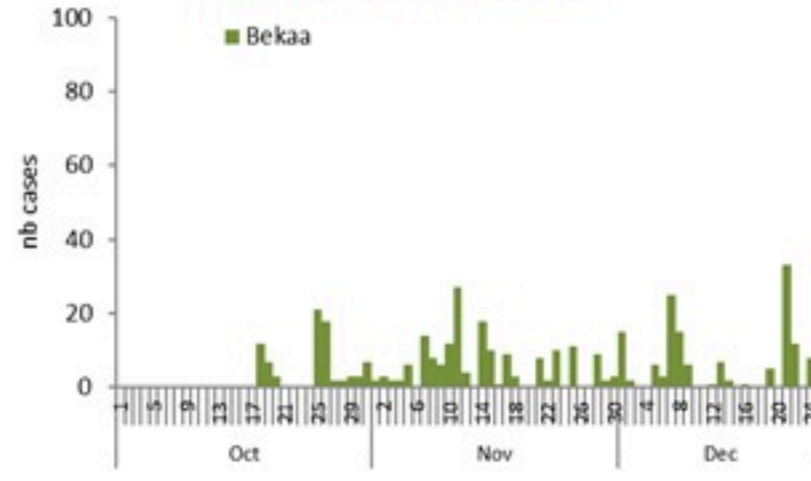

By locality (confirmed cases)

By age group
(suspected and confirmed cases)

Cholera Surveillance Report

26 Dec 2022

Epicurves by date of reporting by province (suspected and confirmed)

Cholera Surveillance Update