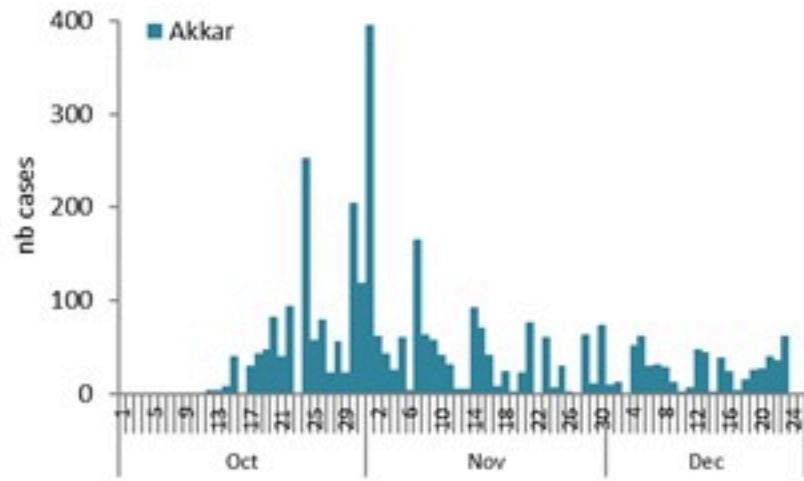

By locality (confirmed cases)

By age group
(suspected and confirmed cases)

Cholera Surveillance Report

26 Dec 2022

Epicurves by date of reporting by province (suspected and confirmed)

Cholera Surveillance Update