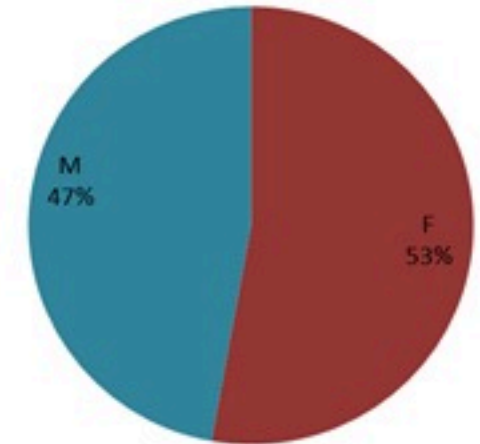

حسب الاستشفاء
(المشبهة والمتبنة)

حسب تطور
الحالة
(المشبهة والمتبنة)

Cholera Surveillance Report

26 Dec 2022

Call Centers
 1760 (Red Cross)
 1787 (MOPH)

All cases (suspected and confirmed)		Confirmed Cases		Deaths (confirmed)	
New (past 24 h)	Cumulative	New (past 24 h)	Cumulative	New	Cumulative
5	5621	2	668	0	23

By Sex
(suspected and confirmed)

Occupied hospital beds
(suspected and confirmed)

By date of report
(suspected and confirmed)

By Hospital Admission
(suspected and confirmed)

By Outcome
(suspected and confirmed)