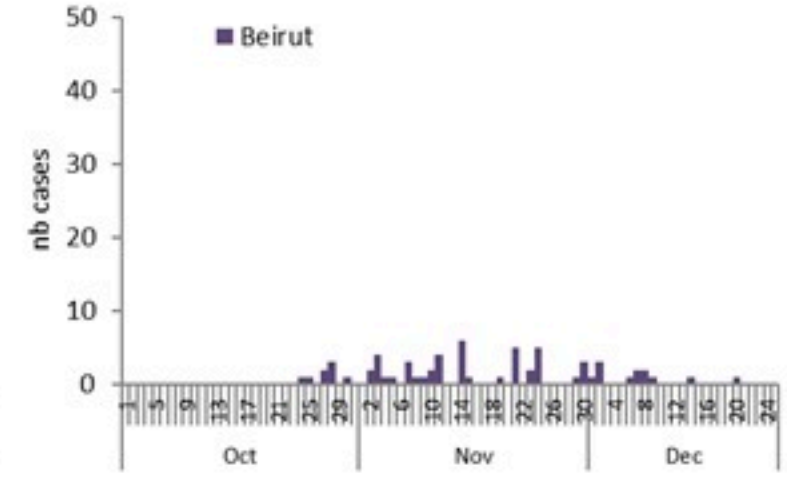

By locality (confirmed cases)

By age group
(suspected and confirmed cases)

Cholera Surveillance Report

26 Dec 2022

Epicurves by date of reporting by province (suspected and confirmed)

Cholera Surveillance Update