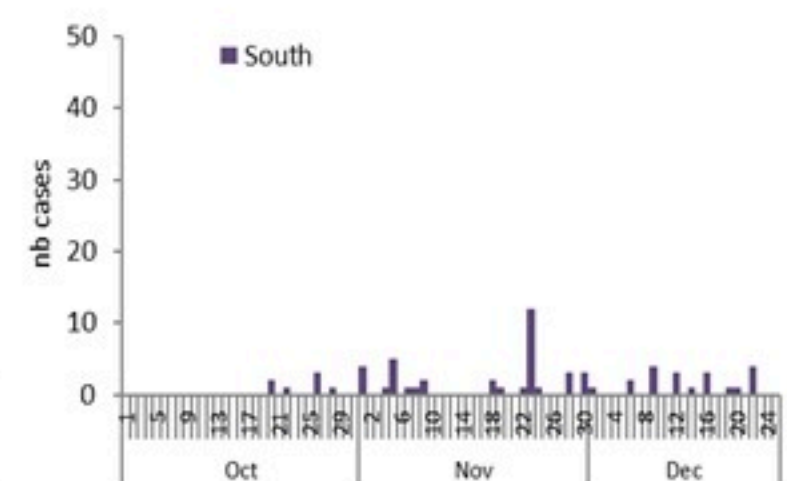

By locality (confirmed cases)

By age group
(suspected and confirmed cases)

Cholera Surveillance Report

26 Dec 2022

Epicurves by date of reporting by province (suspected and confirmed)

Cholera Surveillance Update