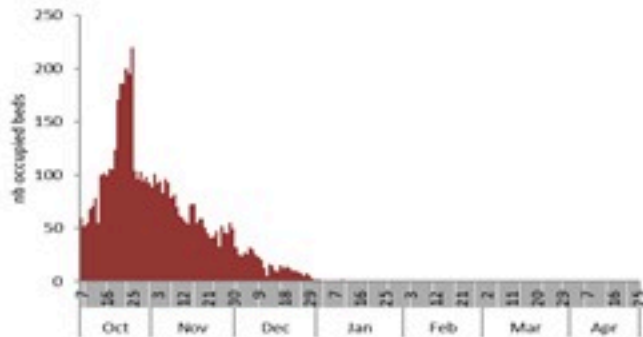

## 4 May 2023

**Call Centers**  
 1760 (Red Cross)  
 1787 (MOPH)

All cases (suspected and confirmed)		Confirmed Cases		Deaths (confirmed)	
New (past 24 h)	Cumulative	New (past 24 h)	Cumulative	New	Cumulative
<b>0</b>	<b>7604</b>	<b>0</b>	<b>671</b>	<b>0</b>	<b>23</b>

By Sex  
(suspected and confirmed)

Occupied hospital beds  
(suspected and confirmed)

By date of report  
(suspected and confirmed)

By Hospital Admission  
(suspected and confirmed)

By locality (confirmed cases)