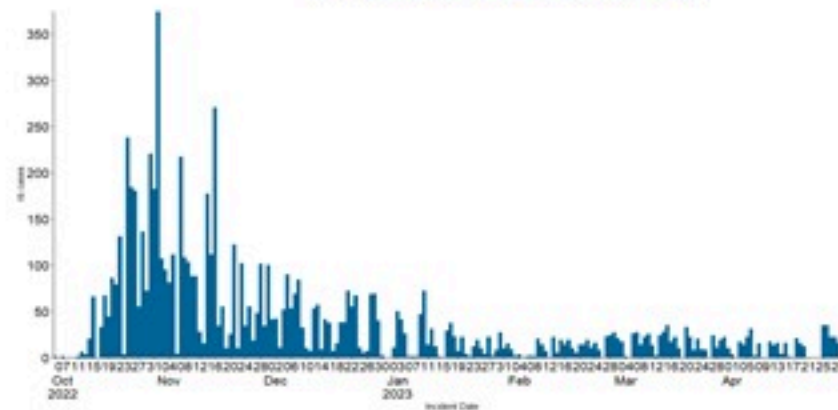

## 4 May 2023

**Call Centers**  
 1760 (Red Cross)  
 1787 (MOPH)

All cases (suspected and confirmed)		Confirmed Cases		Deaths (confirmed)	
New (past 24 h)	Cumulative	New (past 24 h)	Cumulative	New	Cumulative
<b>0</b>	<b>7604</b>	<b>0</b>	<b>671</b>	<b>0</b>	<b>23</b>

By Sex  
(suspected and confirmed)

Occupied hospital beds  
(suspected and confirmed)

By date of report  
(suspected and confirmed)

By Hospital Admission  
(suspected and confirmed)

By locality (confirmed cases)