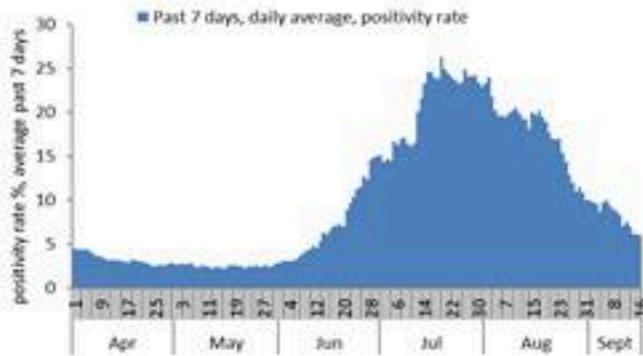

عدد الجرعات حسب اليوم

التلقيح ضد الكوفيد
19 نحو مناعة
المجتمع
(المصدر: قاعدة
بيانات Impact)

* نسبة من مجموع متلقي الجرعة الثانية

التلقيح	ليوم امس	التراكمي	التغطية (12y+)
المسجلين	248	3864192	70.9%
الجرعة (1)	284	2725751	50%
الجرعة (2)	356	2401471	44.1%
الجرعة (3)	426	646224	26.9%*

17 September 2022

COVID-19 surveillance

The report will focus in severe cases.

In past 7 days, 12 deaths (0.23/100000). The ICU COVID-19 occupancy was 10% (20 beds over 218).

The PCR local positivity rate was 6%. The community transmission is at level 3.

COVID-19 hospital daily bed occupancy

COVID-19 PCR positivity rate

COVID-19 daily deaths

	Past 7 days	Past 14 days
New deaths	12	21
Mortality rate /100000	0.23	0.39
PCR positivity rate %	6%	8%
Local Incidence rate /100000	24	60
Testing rate /100000	377	714
All admissions	Past day	% Occupancy
Occupied beds	36	8%
Occupied ICU beds	20 (4)	10%
New	Past day	Cumulative
New deaths	2	10657
New cases (average past 7 days)	181	1213769
Hot line	Past day	Cumulative
1787 (1)	123	440102
1214	252	759365

COVID-19 Vaccination (source: Impact database)

Number of doses: daily and cumulative

	Past day	Cumulative	Coverage (12y+)
Registered	248	3864192	70.9%
1 st dose	284	2725751	50%
2 nd dose	356	2401471	44.1%
3 rd dose	426	646224	26.9%*