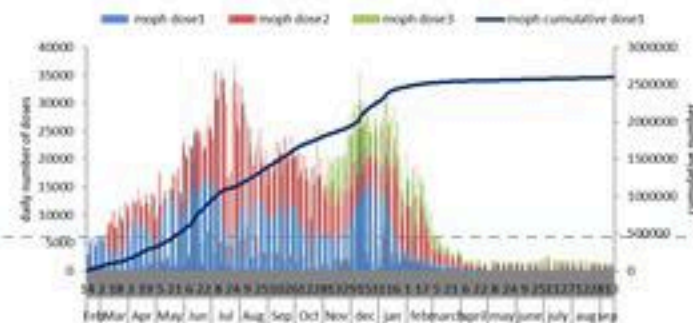

COVID-19 hospital daily bed occupancy

COVID-19 PCR positivity rate

COVID-19 daily deaths

	Past 7 days	Past 14 days
New deaths	12	21
Mortality rate /100000	0.23	0.39
PCR positivity rate %	6%	8%
Local Incidence rate /100000	24	60
Testing rate /100000	377	714
All admissions	Past day	% Occupancy
Occupied beds	36	8%
Occupied ICU beds	20 (4)	10%
New	Past day	Cumulative
New deaths	2	10657
New cases (average past 7 days)	181	1213769
Hot line	Past day	Cumulative
1787 (1)	123	440102
1214	252	759365

COVID-19 Vaccination (source: Impact database)

Number of doses: daily and cumulative

	Past day	Cumulative	Coverage (12y+)
Registered	248	3864192	70.9%
1 st dose	284	2725751	50%
2 nd dose	356	2401471	44.1%
3 rd dose	426	646224	26.9%*