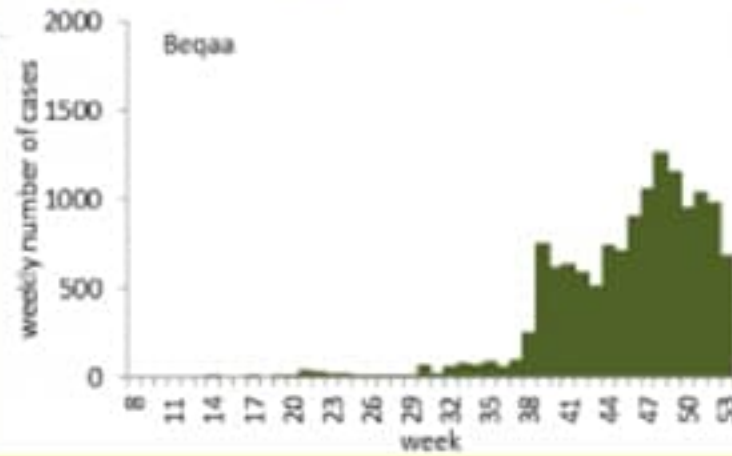

توزيع الحالات حسب الاسبوع في محافظة البقاع