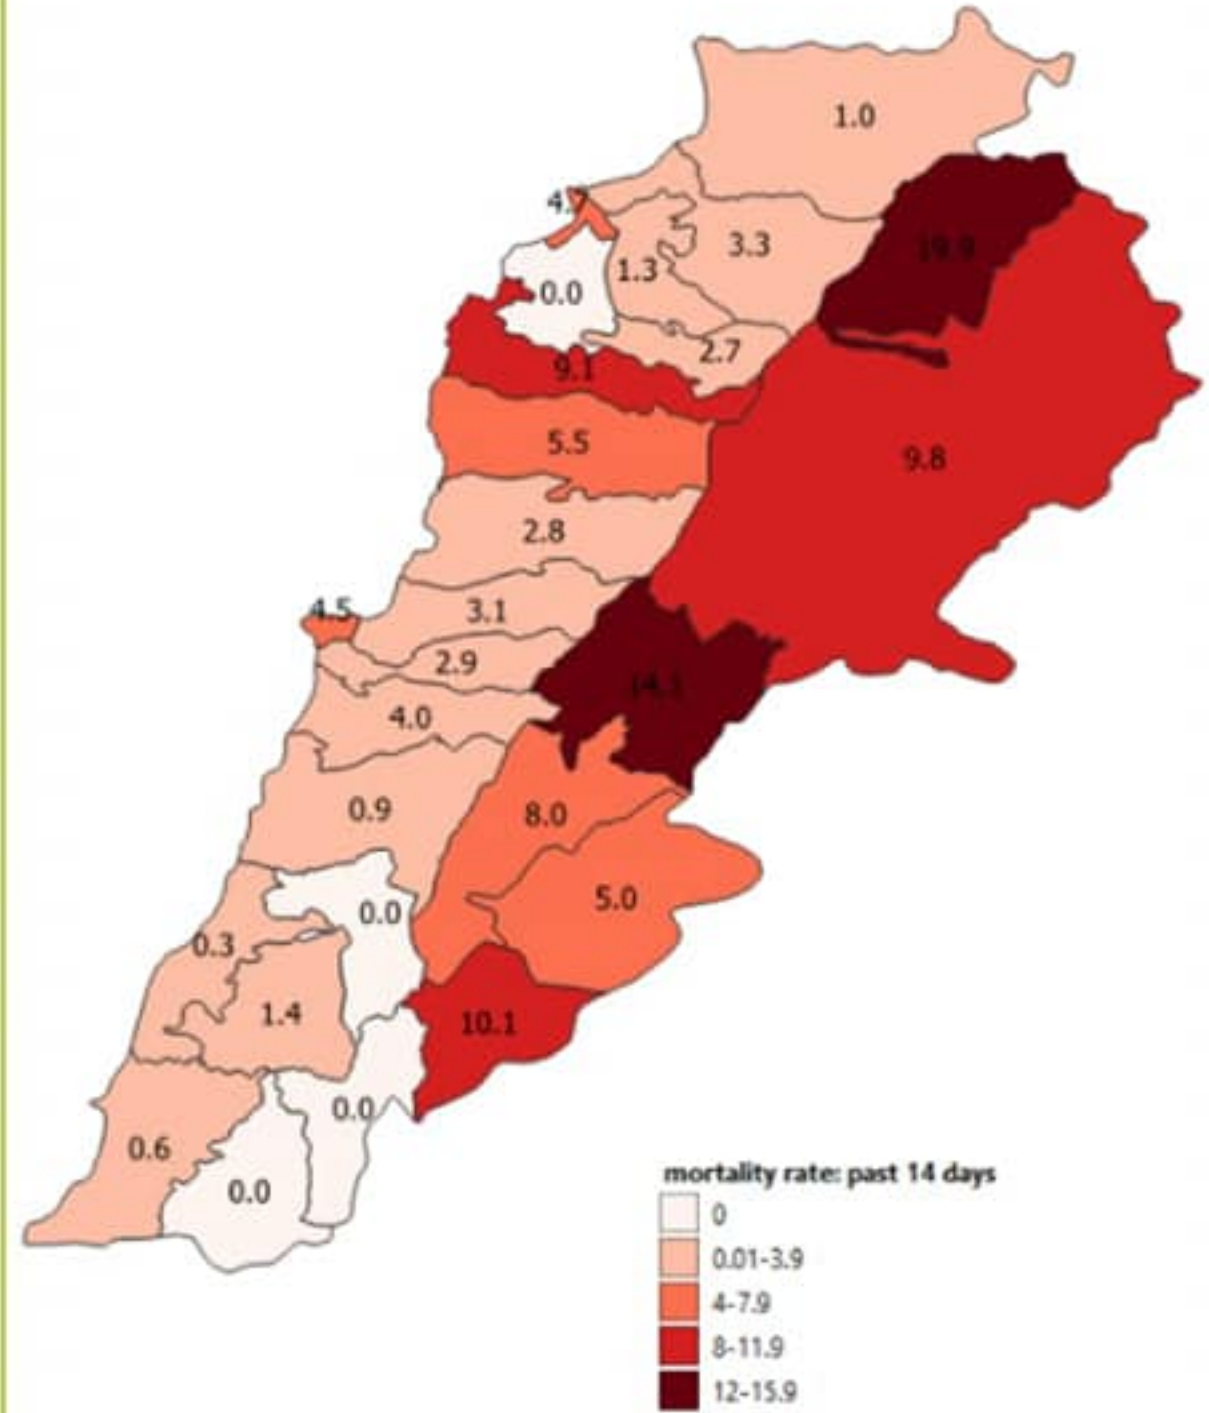

نسب الوفيات ل14 ايام الماضية لكل مئة الف نسمة
14-day mortality rate /100000

count: past 14 days

Newly reported and cumulative COVID-19 confirmed cases and deaths, by Mohafaza, as of 2 January 2021

Mohafaza	Cases			Deaths		
	New cases in last 7 days	Change in new cases in last 7 days	Cumulative cases	New deaths in last 7 days	Change in new deaths in last 7 days	Cumulative deaths
Beirut	1,779	+58%	17,703	13	+44%	171
Mount Lebanon	7,792	+40%	76,478	37	+61%	498
North	1,594	+33%	17,871	14	-18%	247
Akkar	609	-2%	5,961	1	-50%	37
Beqaa	952	-10%	13,533	12	-59%	230
Baalbeck Hermel	579	-29%	11,721	15	-42%	181
South	1,339	+41%	13,138	2	+100%	74
Nabatieh	515	-19%	6,223	3	+50%	38
Lebanon	16,936	+31%	186,408	97	-11%	1,476