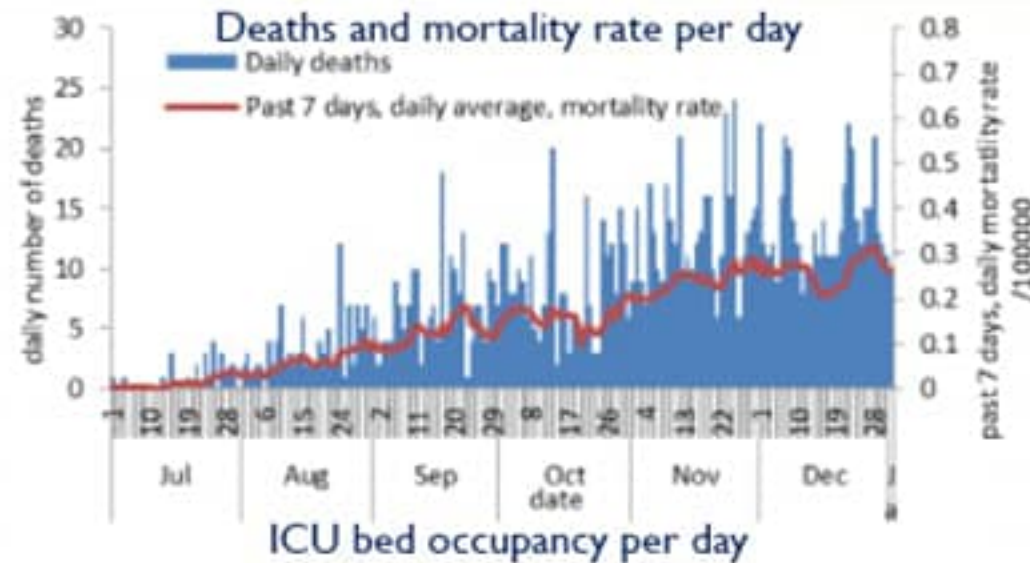

Cases among healthcare workers

Bed occupancy of past day

1177 Occupied hospital beds

463 Occupied ICU beds

136 Mechanical ventilation

Indicators for past 14 days

3910 Local testing rate /100000

13.7% Local positivity PCR test

29838 Active cases

561 Local incidence rate /100000

Covid19 call center 01594459 / 1787

430 Past day

109433 Cumulative since 21st Feb

Confirmatory test in past day

2360 By PCR

160 By Antigen rapid test