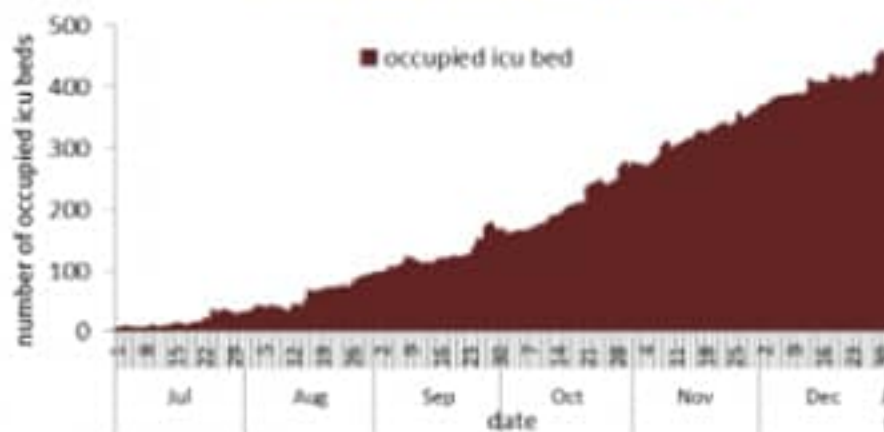

02 January 2021

1787

New number for Call Center

Public Health Recommendations:

Ventilation

Mask

Hand Hygiene

Cough etiquette

Isolate patients and contacts

Safe distancing

Cumulative number

Past 24 hours

186408

2520

Confirmed cases in Lebanon

182969

2480

Confirmed local cases (holiday)

3439

40

Confirmed imported cases

1476

10

Deaths

1993

1

Cases among healthcare workers

Bed occupancy of past day

1177 Occupied hospital beds

463 Occupied ICU beds

136 Mechanical ventilation

Indicators for past 14 days

3910 Local testing rate /100000

13.7% Local positivity PCR test

29838 Active cases

561 Local incidence rate /100000

Covid19 call center 01594459 / 1787

430 Past day

109433 Cumulative since 21st Feb

Confirmatory test in past day

2360 By PCR

160 By Antigen rapid test

PCR test in past day

14697 PCR tests

13821 Local PCR tests

747 Airport PCR tests

129 Border PCR tests

Other indicators

352 Duplicate cases in past day

131300 Remission (cumulative)