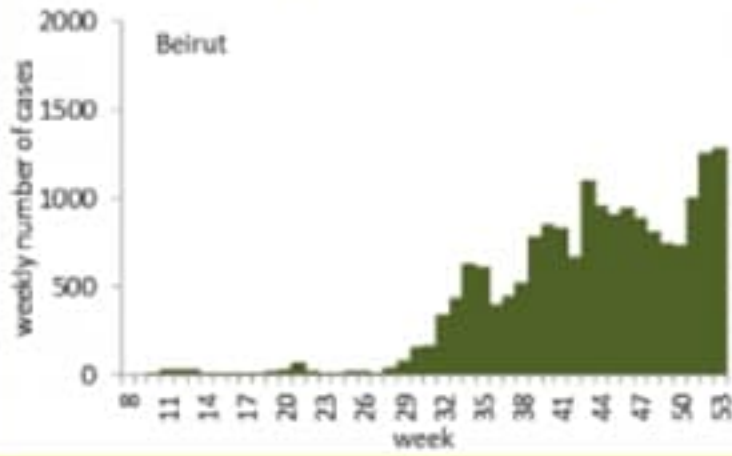

توزيع الحالات حسب الاسبوع في محافظة بيروت