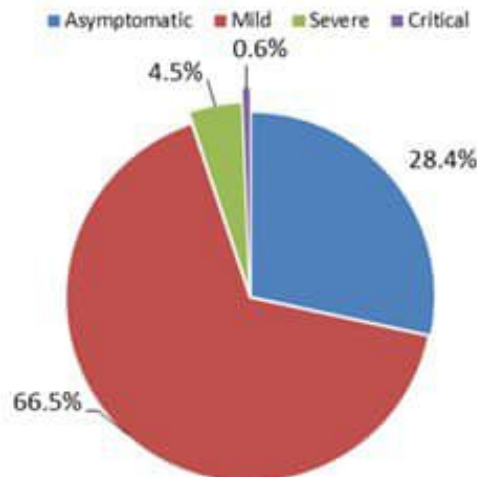

توزيع الحالات حسب المرض (%)
Case distribution by severity (%)