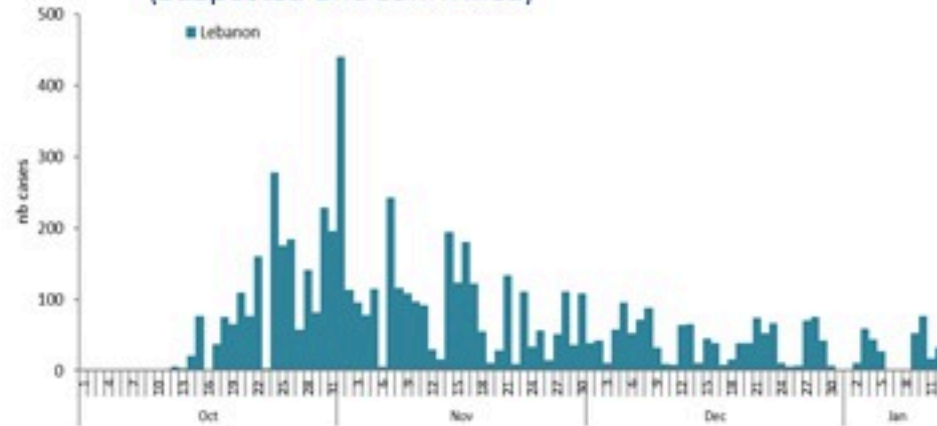

Call Centers
 1760 (Red Cross)
 1787 (MOPH)

All cases (suspected and confirmed)		Confirmed Cases		Deaths (confirmed)	
New (past 24 h)	Cumulative	New (past 24 h)	Cumulative	New	Cumulative
15	6128	0	671	0	23

By Sex
(suspected and confirmed)

Occupied hospital beds
(suspected and confirmed)

By date of report
(suspected and confirmed)

By Hospital Admission
(suspected and confirmed)

By locality (confirmed cases)

By age group
(suspected and confirmed cases)