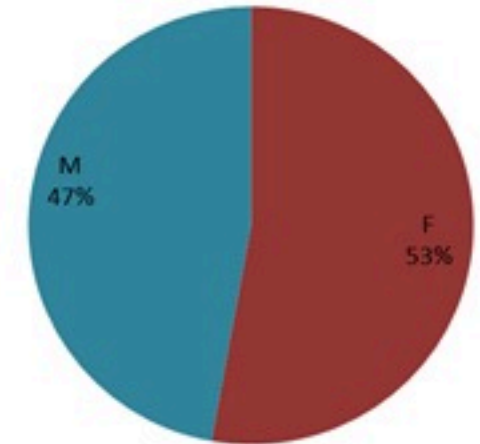

Call Centers
 1760 (Red Cross)
 1787 (MOPH)

All cases (suspected and confirmed)		Confirmed Cases		Deaths (confirmed)	
New (past 24 h)	Cumulative	New (past 24 h)	Cumulative	New	Cumulative
15	6128	0	671	0	23

By Sex
(suspected and confirmed)

Occupied hospital beds
(suspected and confirmed)

By date of report
(suspected and confirmed)

By Hospital Admission
(suspected and confirmed)

By locality (confirmed cases)

By age group
(suspected and confirmed cases)