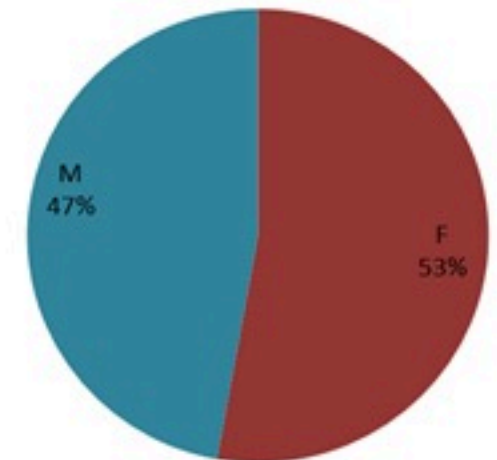

حسب الاستشفاء
(المشبهة والمتبنة)

حسب تطور
الحالة
(المشبهة والمتبنة)

Cholera Surveillance Report

17 Feb 2023

Call Centers
 1760 (Red Cross)
 1787 (MOPH)

All cases (suspected and confirmed)		Confirmed Cases		Deaths (confirmed)	
New (past 24 h)	Cumulative	New (past 24 h)	Cumulative	New	Cumulative
14	6514	0	671	0	23

By Sex
(suspected and confirmed)

Occupied hospital beds
(suspected and confirmed)

By date of report
(suspected and confirmed)

By Hospital Admission
(suspected and confirmed)

By locality (confirmed cases)

By age group
(suspected and confirmed cases)