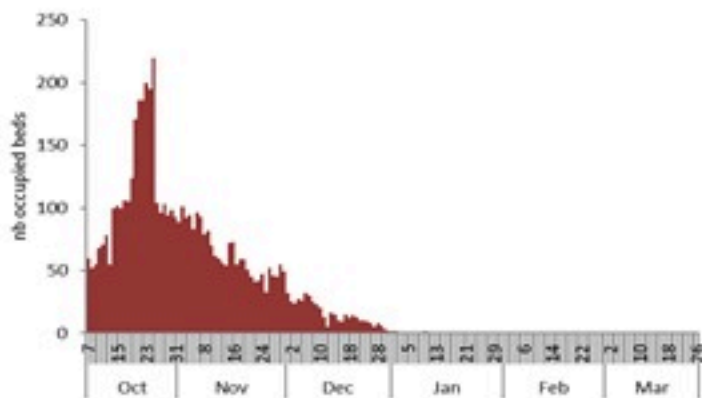

حسب البلدة
(للحالات المتبنة)

Cholera Surveillance Report

27 Mar 2023

Call Centers
 1760 (Red Cross)
 1787 (MOPH)

All cases (suspected and confirmed)		Confirmed Cases		Deaths (confirmed)	
New (past 24 h)	Cumulative	New (past 24 h)	Cumulative	New	Cumulative
0	7125	0	671	0	23

By Sex
(suspected and confirmed)

Occupied hospital beds
(suspected and confirmed)

By date of report
(suspected and confirmed)

By Hospital Admission
(suspected and confirmed)

By locality (confirmed cases)

By age group
(suspected and confirmed cases)