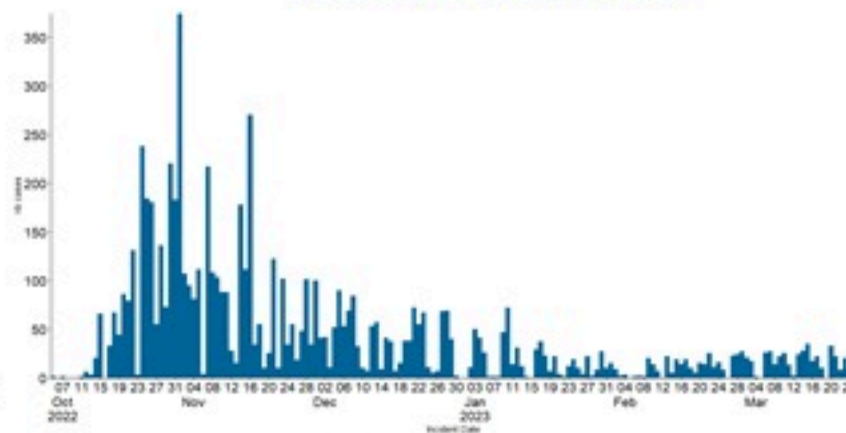

حسب البلدة
(للحالات المتبنة)

Cholera Surveillance Report

27 Mar 2023

Call Centers
 1760 (Red Cross)
 1787 (MOPH)

All cases (suspected and confirmed)		Confirmed Cases		Deaths (confirmed)	
New (past 24 h)	Cumulative	New (past 24 h)	Cumulative	New	Cumulative
0	7125	0	671	0	23

By Sex
(suspected and confirmed)

Occupied hospital beds
(suspected and confirmed)

By date of report
(suspected and confirmed)

By Hospital Admission
(suspected and confirmed)

By locality (confirmed cases)

By age group
(suspected and confirmed cases)