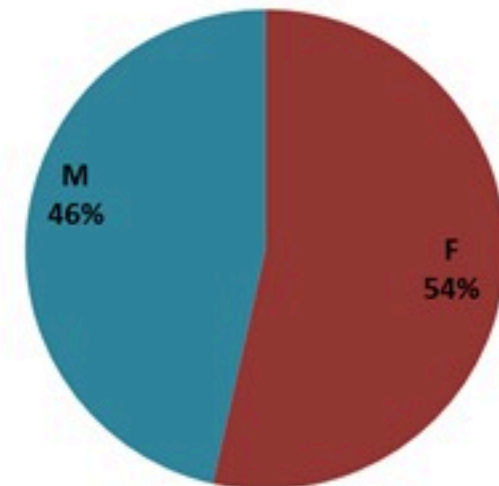

حسب البلدة
(للحالات المتبنة)

Cholera Surveillance Report

27 Mar 2023

Call Centers
 1760 (Red Cross)
 1787 (MOPH)

All cases (suspected and confirmed)		Confirmed Cases		Deaths (confirmed)	
New (past 24 h)	Cumulative	New (past 24 h)	Cumulative	New	Cumulative
0	7125	0	671	0	23

By Sex
(suspected and confirmed)

Occupied hospital beds
(suspected and confirmed)

By date of report
(suspected and confirmed)

By Hospital Admission
(suspected and confirmed)

By locality (confirmed cases)

By age group
(suspected and confirmed cases)