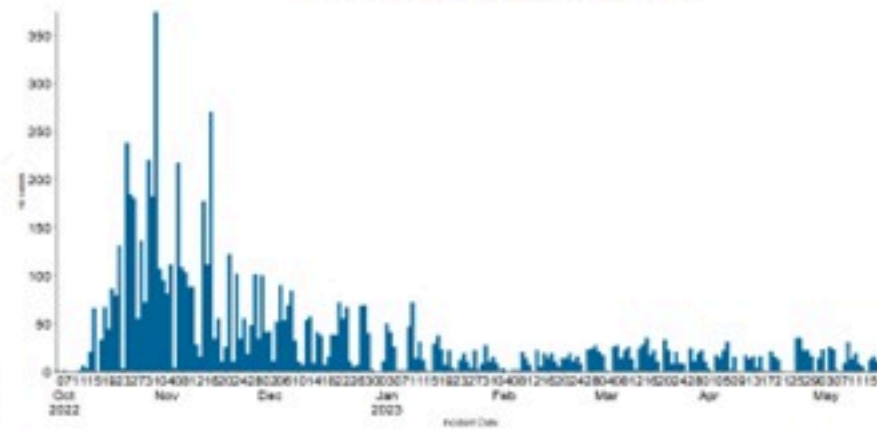

حسب البلدة
(للحالات المثبتة)

Cholera Surveillance Report

20 May 2023

Call Centers
 1760 (Red Cross)
 1787 (MOPH)

All cases (suspected and confirmed)		Confirmed Cases		Deaths (confirmed)	
New (past 24 h)	Cumulative	New (past 24 h)	Cumulative	New	Cumulative
9	7810	0	671	0	23

By Sex
(suspected and confirmed)

Occupied hospital beds
(suspected and confirmed)

By date of report
(suspected and confirmed)

By Hospital Admission
(suspected and confirmed)

By locality (confirmed cases)

By age group
(suspected and confirmed cases)