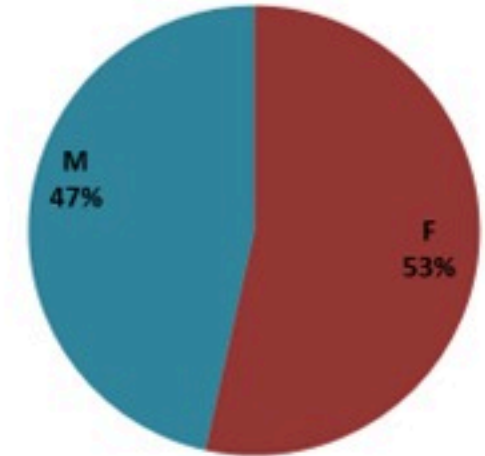

حسب البلدة
(للحالات المثبتة)

Cholera Surveillance Report

20 May 2023

Call Centers
 1760 (Red Cross)
 1787 (MOPH)

All cases (suspected and confirmed)		Confirmed Cases		Deaths (confirmed)	
New (past 24 h)	Cumulative	New (past 24 h)	Cumulative	New	Cumulative
9	7810	0	671	0	23

By Sex
(suspected and confirmed)

Occupied hospital beds
(suspected and confirmed)

By date of report
(suspected and confirmed)

By Hospital Admission
(suspected and confirmed)

By locality (confirmed cases)

By age group
(suspected and confirmed cases)