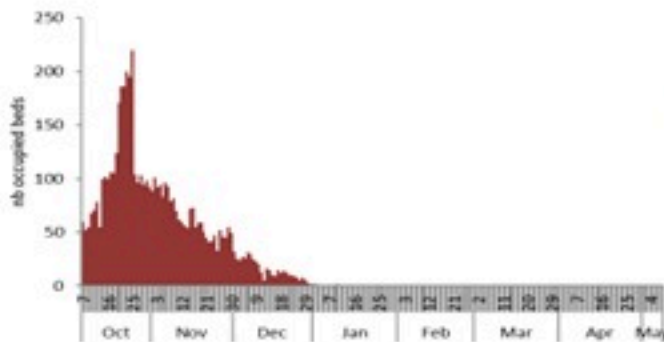

حسب البلدة
(للحالات المثبتة)

Cholera Surveillance Report

20 May 2023

Call Centers
 1760 (Red Cross)
 1787 (MOPH)

All cases (suspected and confirmed)		Confirmed Cases		Deaths (confirmed)	
New (past 24 h)	Cumulative	New (past 24 h)	Cumulative	New	Cumulative
9	7810	0	671	0	23

By Sex
(suspected and confirmed)

Occupied hospital beds
(suspected and confirmed)

By date of report
(suspected and confirmed)

By Hospital Admission
(suspected and confirmed)

By locality (confirmed cases)

By age group
(suspected and confirmed cases)