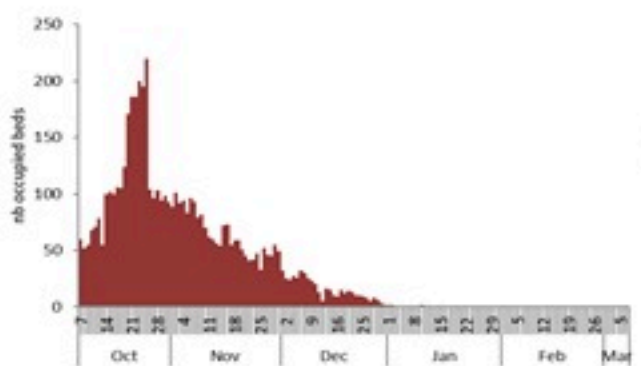

حسب البلدة
(للحالات المتبنة)

Cholera Surveillance Report

8 Mar 2023

Call Centers
 1760 (Red Cross)
 1787 (MOPH)

All cases (suspected and confirmed)		Confirmed Cases		Deaths (confirmed)	
New (past 24 h)	Cumulative	New (past 24 h)	Cumulative	New	Cumulative
28	6799	0	671	0	23

By Sex
(suspected and confirmed)

Occupied hospital beds
(suspected and confirmed)

By date of report
(suspected and confirmed)

By Hospital Admission
(suspected and confirmed)

By locality (confirmed cases)

By age group
(suspected and confirmed cases)