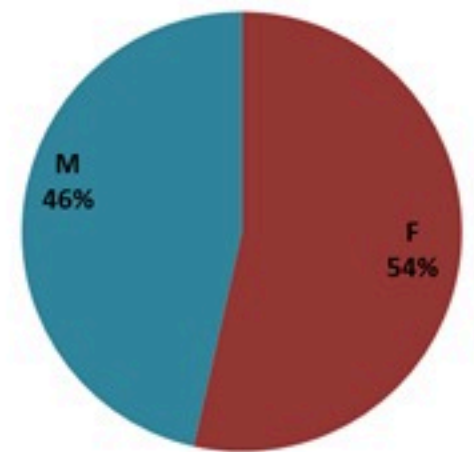

حسب البلدة
(للحالات المتبنة)

Cholera Surveillance Report

8 Mar 2023

Call Centers
 1760 (Red Cross)
 1787 (MOPH)

All cases (suspected and confirmed)		Confirmed Cases		Deaths (confirmed)	
New (past 24 h)	Cumulative	New (past 24 h)	Cumulative	New	Cumulative
28	6799	0	671	0	23

By Sex
(suspected and confirmed)

Occupied hospital beds
(suspected and confirmed)

By date of report
(suspected and confirmed)

By Hospital Admission
(suspected and confirmed)

By locality (confirmed cases)

By age group
(suspected and confirmed cases)