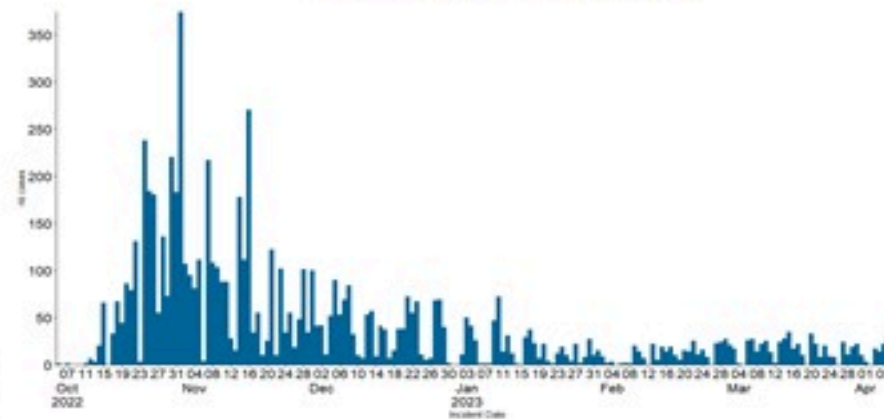

حسب البلدة
(للحالات المتبنة)

Cholera Surveillance Report

9 Apr 2023

Call Centers
 1760 (Red Cross)
 1787 (MOPH)

All cases (suspected and confirmed)		Confirmed Cases		Deaths (confirmed)	
New (past 24 h)	Cumulative	New (past 24 h)	Cumulative	New	Cumulative
15	7317	0	671	0	23

By Sex
(suspected and confirmed)

Occupied hospital beds
(suspected and confirmed)

By date of report
(suspected and confirmed)

By Hospital Admission
(suspected and confirmed)

By locality (confirmed cases)

By age group
(suspected and confirmed cases)