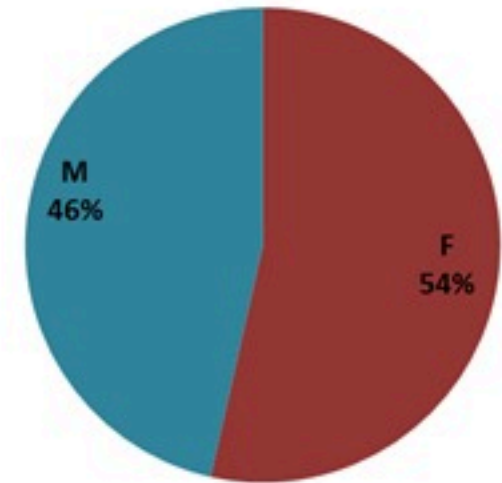

حسب البلدة
(للحالات المتبنة)

Cholera Surveillance Report

9 Apr 2023

Call Centers
 1760 (Red Cross)
 1787 (MOPH)

All cases (suspected and confirmed)		Confirmed Cases		Deaths (confirmed)	
New (past 24 h)	Cumulative	New (past 24 h)	Cumulative	New	Cumulative
15	7317	0	671	0	23

By Sex
(suspected and confirmed)

Occupied hospital beds
(suspected and confirmed)

By date of report
(suspected and confirmed)

By Hospital Admission
(suspected and confirmed)

By locality (confirmed cases)

By age group
(suspected and confirmed cases)