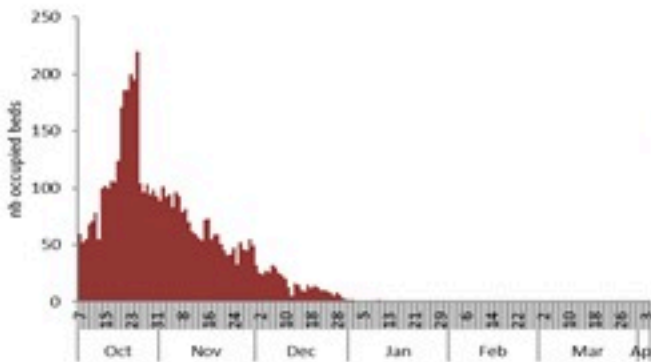

حسب البلدة
(للحالات المتبنة)

Cholera Surveillance Report

9 Apr 2023

Call Centers
 1760 (Red Cross)
 1787 (MOPH)

All cases (suspected and confirmed)		Confirmed Cases		Deaths (confirmed)	
New (past 24 h)	Cumulative	New (past 24 h)	Cumulative	New	Cumulative
15	7317	0	671	0	23

By Sex
(suspected and confirmed)

Occupied hospital beds
(suspected and confirmed)

By date of report
(suspected and confirmed)

By Hospital Admission
(suspected and confirmed)

By locality (confirmed cases)

By age group
(suspected and confirmed cases)