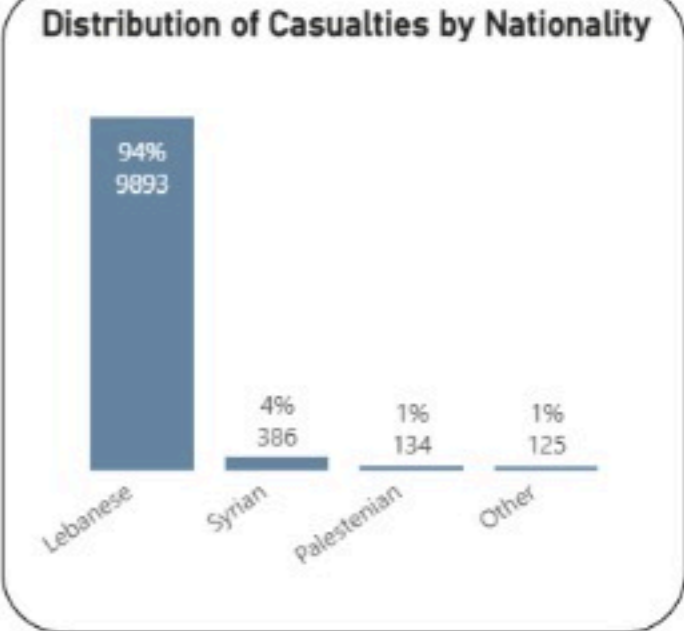

Overview of Israeli War in Lebanon 2026: Deaths and Injuries from 02/03/2026 to 29/04/2026

● Injuries ● Dead

Casualties
10538

Injuries
7962

Death
2576

Hospitals

Damaged Hospitals

16

Closed Hospitals

3

Attacks on Health Care Workers

EMS Attacks

131

Total Martyrs

103

Total Injuries