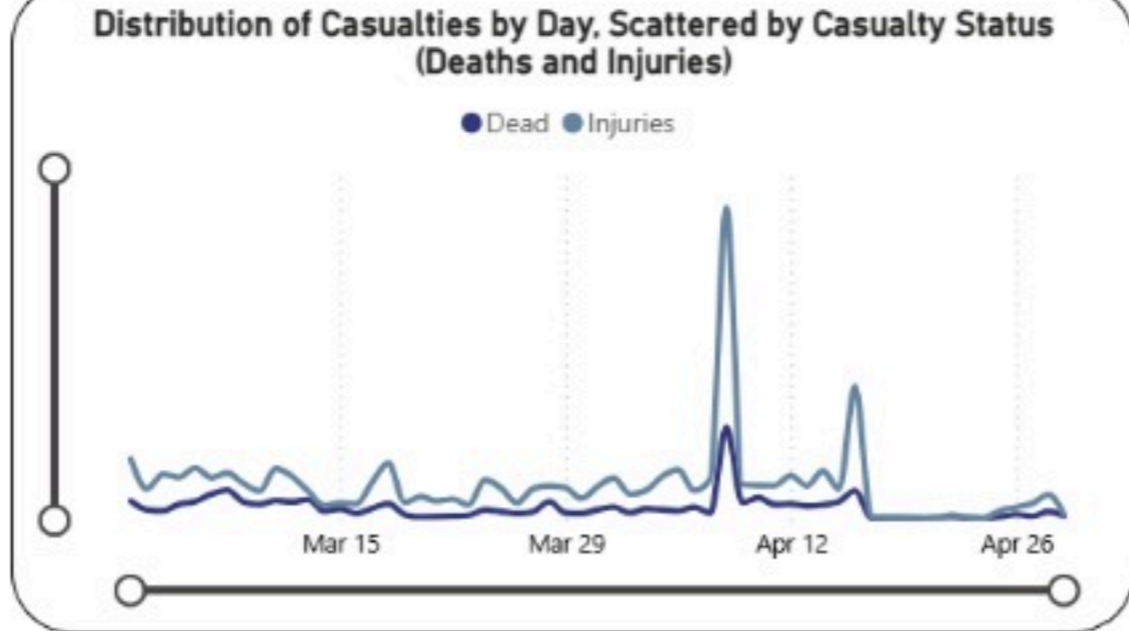

Overview of Israeli War in Lebanon 2026: Deaths and Injuries from 02/03/2026 to 29/04/2026

● Injuries ● Dead

Casualties
10538

Injuries
7962

Death
2576

Hospitals

Damaged Hospitals

16

Closed Hospitals

3

Attacks on Health Care Workers

EMS Attacks

131

Total Martyrs

103

Total Injuries

234

EMS Damaged

25

Vehicles Damaged

119

EMS Martyrs

98

HCW Martyrs