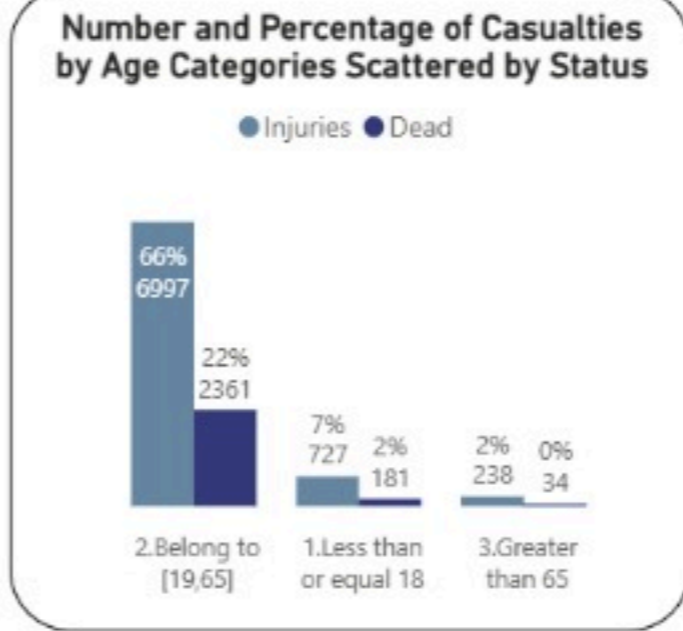

Overview of Israeli War in Lebanon 2026: Deaths and Injuries from 02/03/2026 to 29/04/2026

● Injuries ● Dead

Casualties
10538

Injuries
7962

Death
2576

Hospitals

Damaged Hospitals

16

Closed Hospitals

3

Attacks on Health Care Workers

EMS Attacks

131

Total Martyrs

103

Total Injuries