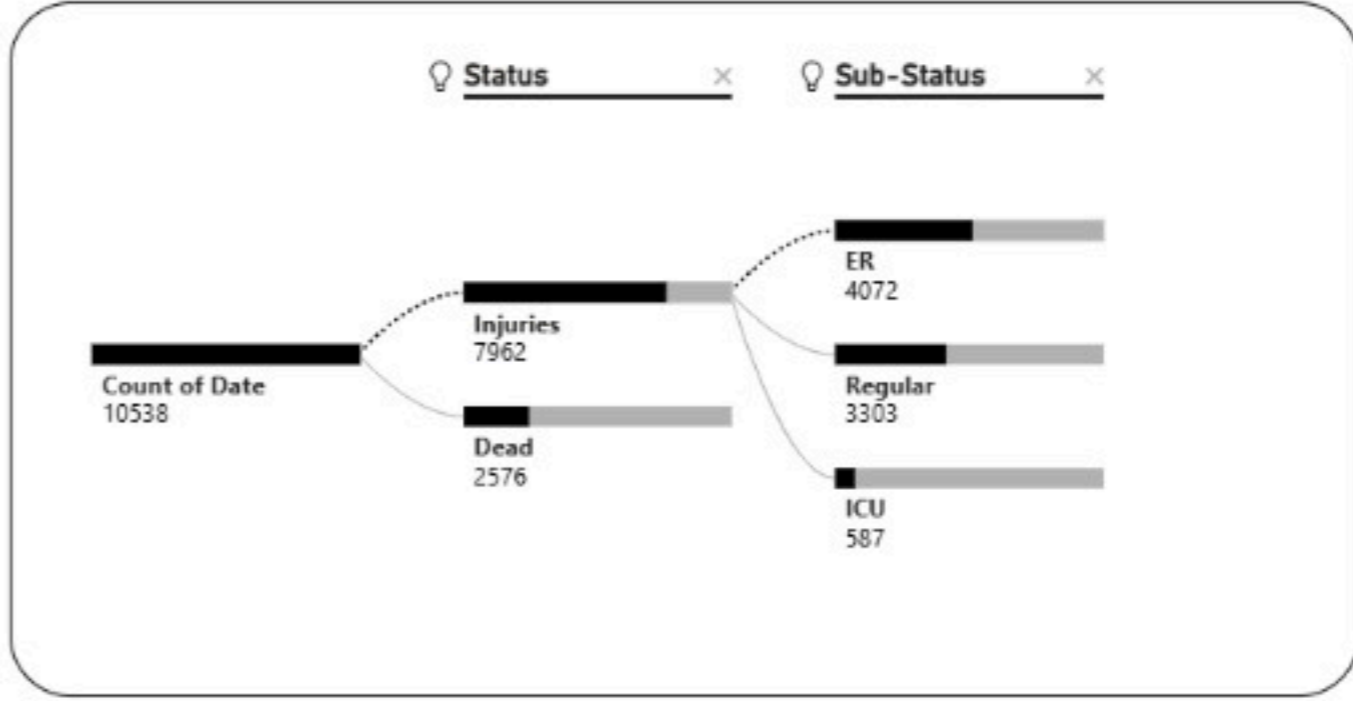

Overview of Israeli War in Lebanon 2026: Deaths and Injuries from 02/03/2026 to 29/04/2026

● Injuries ● Dead

Casualties
10538

Injuries
7962

Death
2576

Hospitals

Damaged Hospitals

16

Closed Hospitals

3

Attacks on Health Care Workers

EMS Attacks

131

Total Martyrs

103

Total Injuries

234

EMS Damaged

25

Vehicles Damaged

119

EMS Martyrs

98

HCW Martyrs