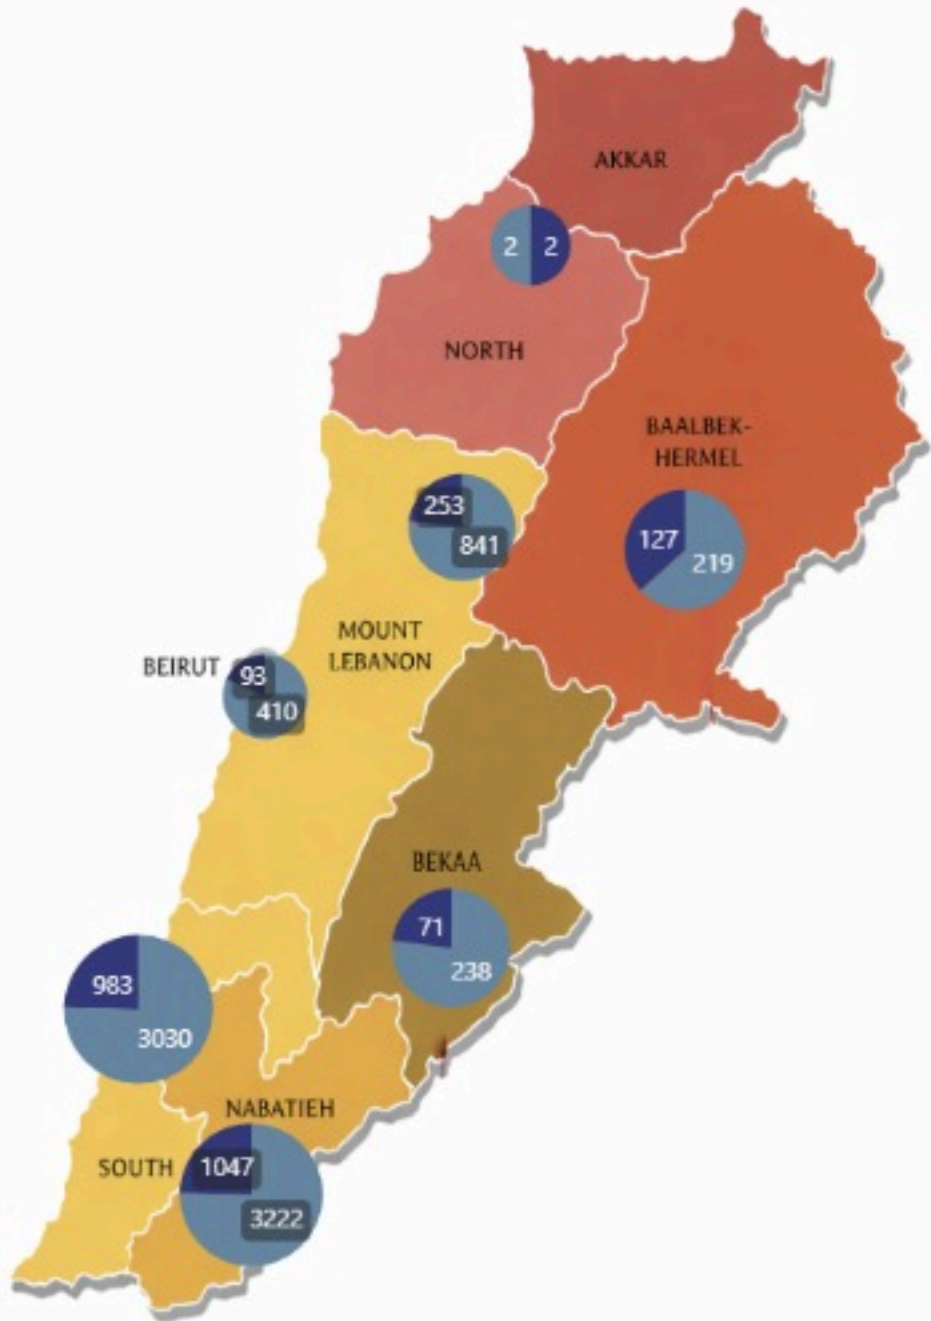

Overview of Israeli War in Lebanon 2026: Deaths and Injuries from 02/03/2026 to 29/04/2026

● Injuries ● Dead

Casualties
10538

Injuries
7962

Death
2576

Hospitals

Damaged Hospitals

16

Closed Hospitals

3

Attacks on Health Care Workers

EMS Attacks

131

Total Martyrs

103

Total Injuries

234

EMS Damaged

25

Vehicles Damaged

119

EMS Martyrs

98

HCW Martyrs

5

EMS Injuries

197

HCW Injuries

37

13 EMT across 21 hospitals

Registered Personnel

52