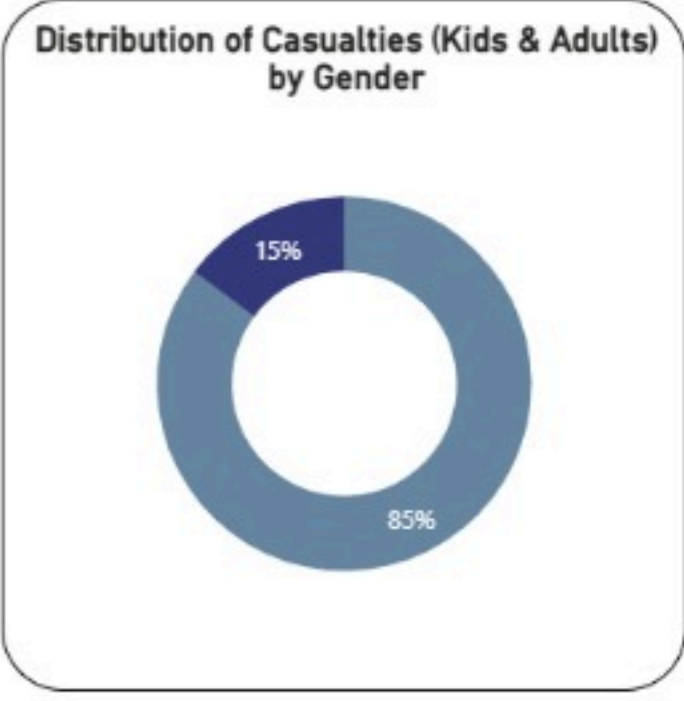

Overview of Israeli War in Lebanon 2026: Deaths and Injuries from 02/03/2026 to 29/04/2026

● Injuries ● Dead

Casualties
10538

Injuries
7962

Death
2576

Hospitals

Damaged Hospitals

16

Closed Hospitals

3

Attacks on Health Care Workers

EMS Attacks

131

Total Martyrs

103

Total Injuries