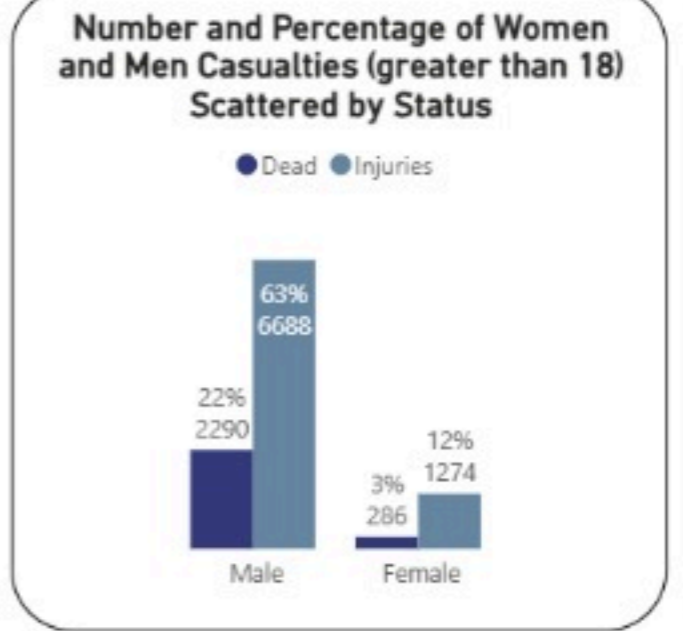

Overview of Israeli War in Lebanon 2026: Deaths and Injuries from 02/03/2026 to 29/04/2026

● Injuries ● Dead

Casualties
10538

Injuries
7962

Death
2576

Hospitals

Damaged Hospitals

16

Closed Hospitals

3

Attacks on Health Care Workers

EMS Attacks

131

Total Martyrs

103

Total Injuries